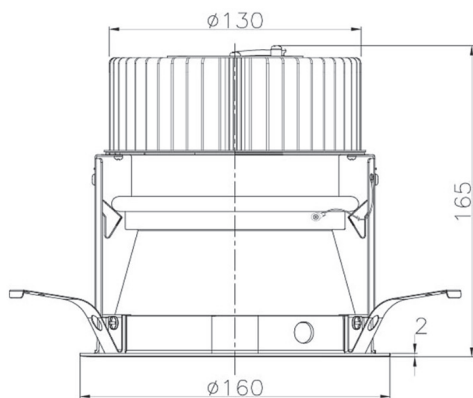

Item no. DD068-4250MW8040D-AS

Series Name: Asymmetric

Installation	Recessed mount
Type	
Fixture wattage	42.8W
Beam angle	80 x 64 deg.
Color Temp.	4000K
CRI	Ra>80
Luminous	3558 lm
Body	Die-cast aluminum alloy
Body finish	N/A
Trim finish	White
Reflector finish	Mirror
IP Rate	IP20
Light source	COB module
Input Voltage	AC220~240V
Dimming Type	Non-Dimmable
Certificate	CE, CCC
Cut Hole	150mm

Height (Weight)	Wide flood
78.7W	177 (1.4kg)
58.5W	177 (1.4kg)
55.0W	177 (1.4kg)
42.8W	157 (1.1kg)
36.0W	157 (1.1kg)