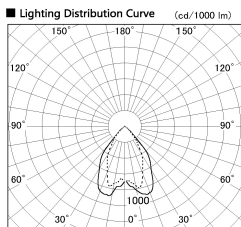

Item no. DD068-4250MW8040D-AS

Series Name: Asymmetric

Installation	Recessed mount
Type	Asymmetric
Fixture wattage	42.8W
Beam angle	80 x 64 deg.
Color Temp.	4000K
CRI	Ra>80
Luminous	3558 lm
Body	Die-cast aluminum alloy
Body finish	N/A
Trim finish	White
Reflector finish	Mirror
IP Rate	IP20
Light source	COB module
Input Voltage	AC220~240V
Dimming Type	Non-Dimmable
Certificate	CE, CCC
Cut Hole	150mm

Height (Weight)	Wide flood
78.7W	177 (1.4kg)
58.5W	177 (1.4kg)
55.0W	177 (1.4kg)
42.8W	157 (1.1kg)
36.0W	157 (1.1kg)