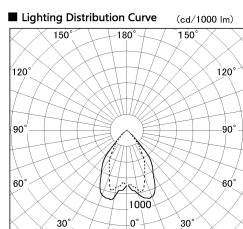

Item no. DD068-4250MW8040D-AS

Series Name: Asymmetric

Installation	Recessed mount
Type	
Fixture wattage	42.8W
Beam angle	80 x 64 deg.
Color Temp.	4000K
CRI	Ra>80
Luminous	3558 lm
Body	Die-cast aluminum alloy
Body finish	N/A
Trim finish	White
Reflector finish	Mirror
IP Rate	IP20
Light source	COB module
Input Voltage	AC220~240V
Dimming Type	Non-Dimmable
Certificate	CE, CCC
Cut Hole	150mm

Height (Weight)	Wide flood
78.7W	177 (1.4kg)
58.5W	177 (1.4kg)
55.0W	177 (1.4kg)
42.8W	157 (1.1kg)
36.0W	157 (1.1kg)