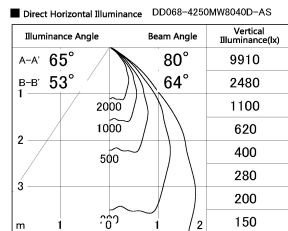

Item no. DD068-4250MW8040D-AS

Series Name: Asymmetric

Installation	Recessed mount
Type	Asymmetric
Fixture wattage	42.8W
Beam angle	80 x 64 deg.
Color Temp.	4000K
CRI	Ra>80
Luminous	3558 lm
Body	Die-cast aluminum alloy
Body finish	N/A
Trim finish	White
Reflector finish	Mirror
IP Rate	IP20
Light source	COB module
Input Voltage	AC220~240V
Dimming Type	Non-Dimmable
Certificate	CE, CCC
Cut Hole	150mm

Height (Weight)	Wide flood
78.7W	177 (1.4kg)
58.5W	177 (1.4kg)
55.0W	177 (1.4kg)
42.8W	157 (1.1kg)
36.0W	157 (1.1kg)