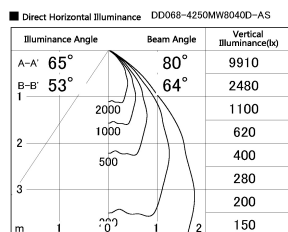

Item no. DD068-4250MW8040D-AS

Series Name: Asymmetric

Installation	Recessed mount
Type	
Fixture wattage	42.8W
Beam angle	80 x 64 deg.
Color Temp.	4000K
CRI	Ra>80
Luminous	3558 lm
Body	Die-cast aluminum alloy
Body finish	N/A
Trim finish	White
Reflector finish	Mirror
IP Rate	IP20
Light source	COB module
Input Voltage	AC220~240V
Dimming Type	Non-Dimmable
Certificate	CE, CCC
Cut Hole	150mm

Height (Weight)	Wide flood
78.7W	177 (1.4kg)
58.5W	177 (1.4kg)
55.0W	177 (1.4kg)
42.8W	157 (1.1kg)
36.0W	157 (1.1kg)