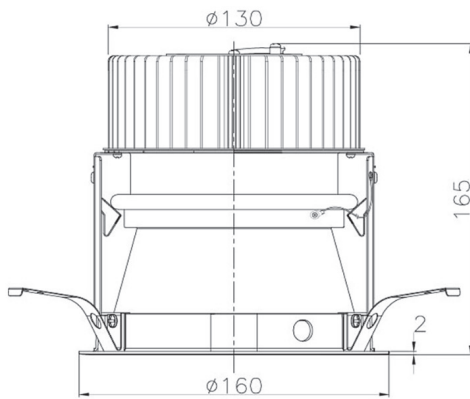

Item no. DD068-4250MW8040D-AS

Series Name: Asymmetric

Installation	Recessed mount
Type	Asymmetric
Fixture wattage	42.8W
Beam angle	80 x 64 deg.
Color Temp.	4000K
CRI	Ra>80
Luminous	3558 lm
Body	Die-cast aluminum alloy
Body finish	N/A
Trim finish	White
Reflector finish	Mirror
IP Rate	IP20
Light source	COB module
Input Voltage	AC220~240V
Dimming Type	Non-Dimmable
Certificate	CE, CCC
Cut Hole	150mm

Height (Weight)	Wide flood
78.7W	177 (1.4kg)
58.5W	177 (1.4kg)
55.0W	177 (1.4kg)
42.8W	157 (1.1kg)
36.0W	157 (1.1kg)