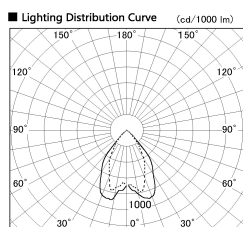

Item no. DD068-4250MW8527D-AS

Series Name: Asymmetric

Installation	Recessed mount
Type	
Fixture wattage	42.8W
Beam angle	80 x 64 deg.
Color Temp.	2700K
CRI	Ra>85
Luminous	3117 lm
Body	Die-cast aluminum alloy
Body finish	N/A
Trim finish	White
Reflector finish	Mirror
IP Rate	IP20
Light source	COB module
Input Voltage	AC220~240V
Dimming Type	Non-Dimmable
Certificate	CE, CCC
Cut Hole	150mm

Height (Weight)	Wide flood
78.7W	177 (1.4kg)
58.5W	177 (1.4kg)
55.0W	177 (1.4kg)
42.8W	157 (1.1kg)
36.0W	157 (1.1kg)