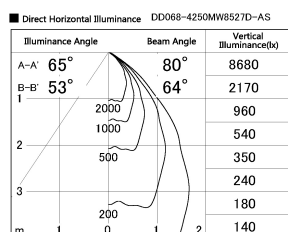

Item no. DD068-4250MW8527D-AS

Series Name: Asymmetric

Installation	Recessed mount
Type	
Fixture wattage	42.8W
Beam angle	80 x 64 deg.
Color Temp.	2700K
CRI	Ra>85
Luminous	3117 lm
Body	Die-cast aluminum alloy
Body finish	N/A
Trim finish	White
Reflector finish	Mirror
IP Rate	IP20
Light source	COB module
Input Voltage	AC220~240V
Dimming Type	Non-Dimmable
Certificate	CE, CCC
Cut Hole	150mm

Height (Weight)	Wide flood
78.7W	177 (1.4kg)
58.5W	177 (1.4kg)
55.0W	177 (1.4kg)
42.8W	157 (1.1kg)
36.0W	157 (1.1kg)