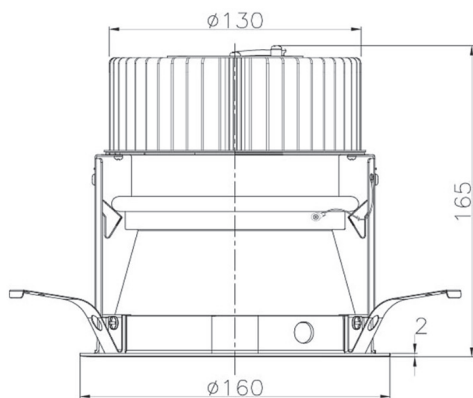

Item no. DD068-4250MW8527D-AS

Series Name: Asymmetric

Installation	Recessed mount
Type	
Fixture wattage	42.8W
Beam angle	80 x 64 deg.
Color Temp.	2700K
CRI	Ra>85
Luminous	3117 lm
Body	Die-cast aluminum alloy
Body finish	N/A
Trim finish	White
Reflector finish	Mirror
IP Rate	IP20
Light source	COB module
Input Voltage	AC220~240V
Dimming Type	Non-Dimmable
Certificate	CE, CCC
Cut Hole	150mm

Height (Weight)	Wide flood
78.7W	177 (1.4kg)
58.5W	177 (1.4kg)
55.0W	177 (1.4kg)
42.8W	157 (1.1kg)
36.0W	157 (1.1kg)