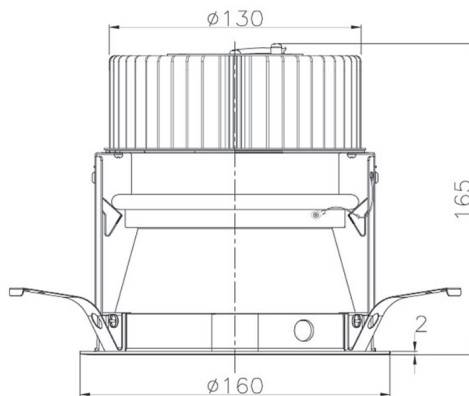

Item no. DD068-4250MW8535D-AS

Series Name: Asymmetric

Installation	Recessed mount
Type	
Fixture wattage	42.8W
Beam angle	80 x 64 deg.
Color Temp.	3500K
CRI	Ra>85
Luminous	3312 lm
Body	Die-cast aluminum alloy
Body finish	N/A
Trim finish	White
Reflector finish	Mirror
IP Rate	IP20
Light source	COB module
Input Voltage	AC220~240V
Dimming Type	Non-Dimmable
Certificate	CE, CCC
Cut Hole	150mm

Height (Weight)	Wide flood
78.7W	177 (1.4kg)
58.5W	177 (1.4kg)
55.0W	177 (1.4kg)
42.8W	157 (1.1kg)
36.0W	157 (1.1kg)