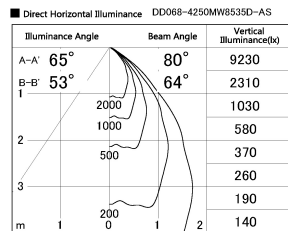

Item no. DD068-4250MW8535D-AS

Series Name: Asymmetric

Installation	Recessed mount
Type	
Fixture wattage	42.8W
Beam angle	80 x 64 deg.
Color Temp.	3500K
CRI	Ra>85
Luminous	3312 lm
Body	Die-cast aluminum alloy
Body finish	N/A
Trim finish	White
Reflector finish	Mirror
IP Rate	IP20
Light source	COB module
Input Voltage	AC220~240V
Dimming Type	Non-Dimmable
Certificate	CE, CCC
Cut Hole	150mm

Height (Weight)	Wide flood
78.7W	177 (1.4kg)
58.5W	177 (1.4kg)
55.0W	177 (1.4kg)
42.8W	157 (1.1kg)
36.0W	157 (1.1kg)