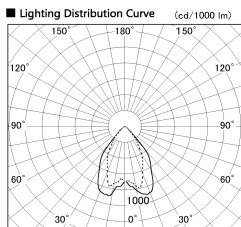

Item no. DD068-4250MW8535D-AS

Series Name: Asymmetric

Installation	Recessed mount
Type	
Fixture wattage	42.8W
Beam angle	80 x 64 deg.
Color Temp.	3500K
CRI	Ra>85
Luminous	3312 lm
Body	Die-cast aluminum alloy
Body finish	N/A
Trim finish	White
Reflector finish	Mirror
IP Rate	IP20
Light source	COB module
Input Voltage	AC220~240V
Dimming Type	Non-Dimmable
Certificate	CE, CCC
Cut Hole	150mm

Height (Weight)	Wide flood
78.7W	177 (1.4kg)
58.5W	177 (1.4kg)
55.0W	177 (1.4kg)
42.8W	157 (1.1kg)
36.0W	157 (1.1kg)