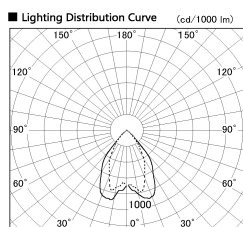

Item no. DD068-4250MW9027D-AS

Series Name: Asymmetric

Installation	Recessed mount
Type	
Fixture wattage	42.8W
Beam angle	80 x 64 deg.
Color Temp.	2700K
CRI	Ra>90
Luminous	2834 lm
Body	Die-cast aluminum alloy
Body finish	N/A
Trim finish	White
Reflector finish	Mirror
IP Rate	IP20
Light source	COB module
Input Voltage	AC220~240V
Dimming Type	Non-Dimmable
Certificate	CE, CCC
Cut Hole	150mm

Height (Weight)	Wide flood
78.7W	177 (1.4kg)
58.5W	177 (1.4kg)
55.0W	177 (1.4kg)
42.8W	157 (1.1kg)
36.0W	157 (1.1kg)