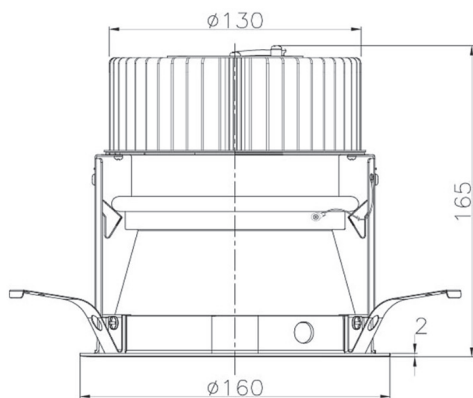

Item no. DD068-4250MW9027D-AS

Series Name: Asymmetric

Installation	Recessed mount
Type	
Fixture wattage	42.8W
Beam angle	80 x 64 deg.
Color Temp.	2700K
CRI	Ra>90
Luminous	2834 lm
Body	Die-cast aluminum alloy
Body finish	N/A
Trim finish	White
Reflector finish	Mirror
IP Rate	IP20
Light source	COB module
Input Voltage	AC220~240V
Dimming Type	Non-Dimmable
Certificate	CE, CCC
Cut Hole	150mm

Height (Weight)	Wide flood
78.7W	177 (1.4kg)
58.5W	177 (1.4kg)
55.0W	177 (1.4kg)
42.8W	157 (1.1kg)
36.0W	157 (1.1kg)