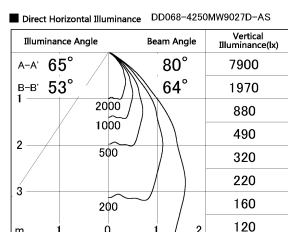

Item no. DD068-4250MW9027D-AS

Series Name: Asymmetric

Installation	Recessed mount
Type	
Fixture wattage	42.8W
Beam angle	80 x 64 deg.
Color Temp.	2700K
CRI	Ra>90
Luminous	2834 lm
Body	Die-cast aluminum alloy
Body finish	N/A
Trim finish	White
Reflector finish	Mirror
IP Rate	IP20
Light source	COB module
Input Voltage	AC220~240V
Dimming Type	Non-Dimmable
Certificate	CE, CCC
Cut Hole	150mm

Height (Weight)	Wide flood
78.7W	177 (1.4kg)
58.5W	177 (1.4kg)
55.0W	177 (1.4kg)
42.8W	157 (1.1kg)
36.0W	157 (1.1kg)