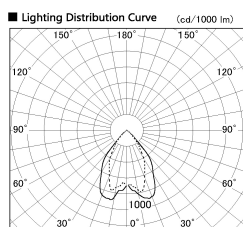

Item no. DD068-4250MW9030D-AS

Series Name: Asymmetric

Installation	Recessed mount
Type	Asymmetric
Fixture wattage	42.8W
Beam angle	80 x 64 deg.
Color Temp.	3000K
CRI	Ra>90
Luminous	2952 lm
Body	Die-cast aluminum alloy
Body finish	N/A
Trim finish	White
Reflector finish	Mirror
IP Rate	IP20
Light source	COB module
Input Voltage	AC220~240V
Dimming Type	Non-Dimmable
Certificate	CE, CCC
Cut Hole	150mm

Height (Weight)	Wide flood
78.7W	177 (1.4kg)
58.5W	177 (1.4kg)
55.0W	177 (1.4kg)
42.8W	157 (1.1kg)
36.0W	157 (1.1kg)