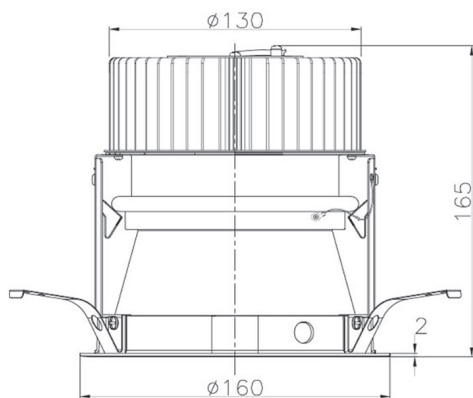

Item no. DD068-4250MW9030D-AS

Series Name: Asymmetric

Installation	Recessed mount
Type	Asymmetric
Fixture wattage	42.8W
Beam angle	80 x 64 deg.
Color Temp.	3000K
CRI	Ra>90
Luminous	2952 lm
Body	Die-cast aluminum alloy
Body finish	N/A
Trim finish	White
Reflector finish	Mirror
IP Rate	IP20
Light source	COB module
Input Voltage	AC220~240V
Dimming Type	Non-Dimmable
Certificate	CE, CCC
Cut Hole	150mm

Height (Weight)	Wide flood
78.7W	177 (1.4kg)
58.5W	177 (1.4kg)
55.0W	177 (1.4kg)
42.8W	157 (1.1kg)
36.0W	157 (1.1kg)