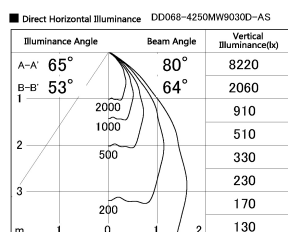

Item no. DD068-4250MW9030D-AS

Series Name: Asymmetric

Installation	Recessed mount
Type	Asymmetric
Fixture wattage	42.8W
Beam angle	80 x 64 deg.
Color Temp.	3000K
CRI	Ra>90
Luminous	2952 lm
Body	Die-cast aluminum alloy
Body finish	N/A
Trim finish	White
Reflector finish	Mirror
IP Rate	IP20
Light source	COB module
Input Voltage	AC220~240V
Dimming Type	Non-Dimmable
Certificate	CE, CCC
Cut Hole	150mm

Height (Weight)	Wide flood
78.7W	177 (1.4kg)
58.5W	177 (1.4kg)
55.0W	177 (1.4kg)
42.8W	157 (1.1kg)
36.0W	157 (1.1kg)