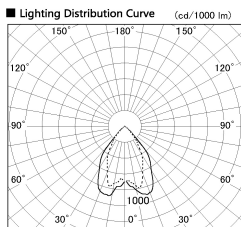

Item no. DD068-4250MW9030D-AS

Series Name: Asymmetric

Installation	Recessed mount
Type	
Fixture wattage	42.8W
Beam angle	80 x 64 deg.
Color Temp.	3000K
CRI	Ra>90
Luminous	2952 lm
Body	Die-cast aluminum alloy
Body finish	N/A
Trim finish	White
Reflector finish	Mirror
IP Rate	IP20
Light source	COB module
Input Voltage	AC220~240V
Dimming Type	Non-Dimmable
Certificate	CE, CCC
Cut Hole	150mm

Height (Weight)	Wide flood
78.7W	177 (1.4kg)
58.5W	177 (1.4kg)
55.0W	177 (1.4kg)
42.8W	157 (1.1kg)
36.0W	157 (1.1kg)