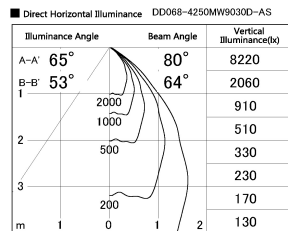

Item no. DD068-4250MW9030D-AS

Series Name: Asymmetric

Installation	Recessed mount
Type	
Fixture wattage	42.8W
Beam angle	80 x 64 deg.
Color Temp.	3000K
CRI	Ra>90
Luminous	2952 lm
Body	Die-cast aluminum alloy
Body finish	N/A
Trim finish	White
Reflector finish	Mirror
IP Rate	IP20
Light source	COB module
Input Voltage	AC220~240V
Dimming Type	Non-Dimmable
Certificate	CE, CCC
Cut Hole	150mm

Height (Weight)	Wide flood
78.7W	177 (1.4kg)
58.5W	177 (1.4kg)
55.0W	177 (1.4kg)
42.8W	157 (1.1kg)
36.0W	157 (1.1kg)