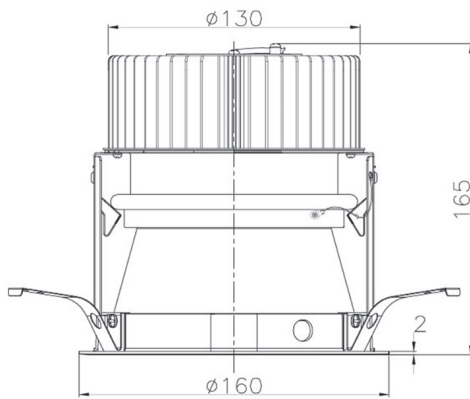

Item no. DD068-4250MW9030D-AS

Series Name: Asymmetric

Installation	Recessed mount
Type	
Fixture wattage	42.8W
Beam angle	80 x 64 deg.
Color Temp.	3000K
CRI	Ra>90
Luminous	2952 lm
Body	Die-cast aluminum alloy
Body finish	N/A
Trim finish	White
Reflector finish	Mirror
IP Rate	IP20
Light source	COB module
Input Voltage	AC220~240V
Dimming Type	Non-Dimmable
Certificate	CE, CCC
Cut Hole	150mm

Height (Weight)	Wide flood
78.7W	177 (1.4kg)
58.5W	177 (1.4kg)
55.0W	177 (1.4kg)
42.8W	157 (1.1kg)
36.0W	157 (1.1kg)