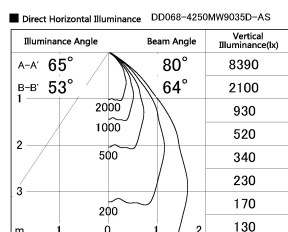

Item no. DD068-4250MW9035D-AS

Series Name: Asymmetric

Installation	Recessed mount
Type	
Fixture wattage	42.8W
Beam angle	80 x 64 deg.
Color Temp.	3500K
CRI	Ra>90
Luminous	3011 lm
Body	Die-cast aluminum alloy
Body finish	N/A
Trim finish	White
Reflector finish	Mirror
IP Rate	IP20
Light source	COB module
Input Voltage	AC220~240V
Dimming Type	Non-Dimmable
Certificate	CE, CCC
Cut Hole	150mm

Height (Weight)	Wide flood
78.7W	177 (1.4kg)
58.5W	177 (1.4kg)
55.0W	177 (1.4kg)
42.8W	157 (1.1kg)
36.0W	157 (1.1kg)