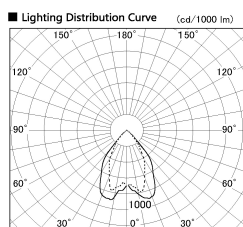

Item no. DD068-4250MW9035D-AS

Series Name: Asymmetric

Installation	Recessed mount
Type	
Fixture wattage	42.8W
Beam angle	80 x 64 deg.
Color Temp.	3500K
CRI	Ra>90
Luminous	3011 lm
Body	Die-cast aluminum alloy
Body finish	N/A
Trim finish	White
Reflector finish	Mirror
IP Rate	IP20
Light source	COB module
Input Voltage	AC220~240V
Dimming Type	Non-Dimmable
Certificate	CE, CCC
Cut Hole	150mm

Height (Weight)	Wide flood
78.7W	177 (1.4kg)
58.5W	177 (1.4kg)
55.0W	177 (1.4kg)
42.8W	157 (1.1kg)
36.0W	157 (1.1kg)