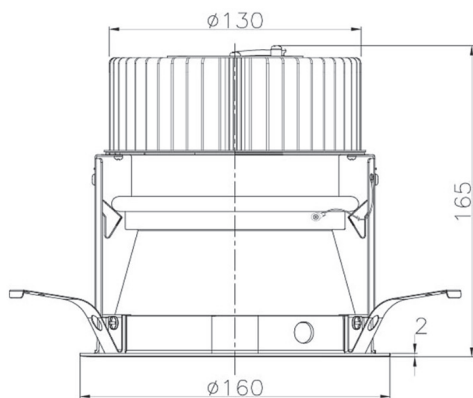

Item no. DD068-4250MW9035D-AS

Series Name: Asymmetric

Installation	Recessed mount
Type	
Fixture wattage	42.8W
Beam angle	80 x 64 deg.
Color Temp.	3500K
CRI	Ra>90
Luminous	3011 lm
Body	Die-cast aluminum alloy
Body finish	N/A
Trim finish	White
Reflector finish	Mirror
IP Rate	IP20
Light source	COB module
Input Voltage	AC220~240V
Dimming Type	Non-Dimmable
Certificate	CE, CCC
Cut Hole	150mm

Height (Weight)	Wide flood
78.7W	177 (1.4kg)
58.5W	177 (1.4kg)
55.0W	177 (1.4kg)
42.8W	157 (1.1kg)
36.0W	157 (1.1kg)