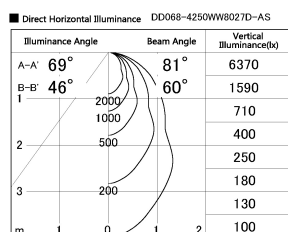

Item no. DD068-4250WW8027D-AS

Series Name: Asymmetric

Installation	Recessed mount
Type	
Fixture wattage	42.8W
Beam angle	80 x 64 deg.
Color Temp.	2700K
CRI	Ra>80
Luminous	2847 lm
Body	Die-cast aluminum alloy
Body finish	N/A
Trim finish	White
Reflector finish	White
IP Rate	IP20
Light source	COB module
Input Voltage	AC220~240V
Dimming Type	Non-Dimmable
Certificate	CE, CCC
Cut Hole	150mm

Height (Weight)	Wide flood
78.7W	177 (1.4kg)
58.5W	177 (1.4kg)
55.0W	177 (1.4kg)
42.8W	157 (1.1kg)
36.0W	157 (1.1kg)