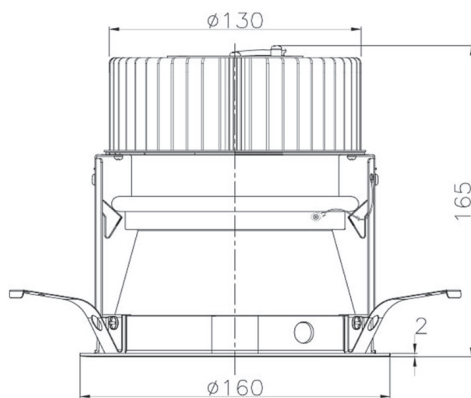

Item no. DD068-4250WW8027D-AS

Series Name: Asymmetric

Installation	Recessed mount
Type	
Fixture wattage	42.8W
Beam angle	80 x 64 deg.
Color Temp.	2700K
CRI	Ra>80
Luminous	2847 lm
Body	Die-cast aluminum alloy
Body finish	N/A
Trim finish	White
Reflector finish	White
IP Rate	IP20
Light source	COB module
Input Voltage	AC220~240V
Dimming Type	Non-Dimmable
Certificate	CE, CCC
Cut Hole	150mm

Height (Weight)	Wide flood
78.7W	177 (1.4kg)
58.5W	177 (1.4kg)
55.0W	177 (1.4kg)
42.8W	157 (1.1kg)
36.0W	157 (1.1kg)