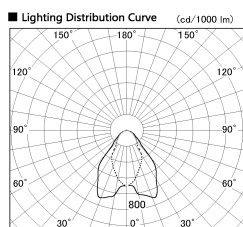

Item no. DD068-4250WW8027D-AS

Series Name: Asymmetric

Installation	Recessed mount
Type	
Fixture wattage	42.8W
Beam angle	80 x 64 deg.
Color Temp.	2700K
CRI	Ra>80
Luminous	2847 lm
Body	Die-cast aluminum alloy
Body finish	N/A
Trim finish	White
Reflector finish	White
IP Rate	IP20
Light source	COB module
Input Voltage	AC220~240V
Dimming Type	Non-Dimmable
Certificate	CE, CCC
Cut Hole	150mm

Height (Weight)	Wide flood
78.7W	177 (1.4kg)
58.5W	177 (1.4kg)
55.0W	177 (1.4kg)
42.8W	157 (1.1kg)
36.0W	157 (1.1kg)