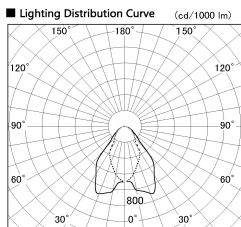

Item no. DD068-4250WW8030D-AS

Series Name: Asymmetric

■ Direct Horizontal Illuminance DD068-4250WW8030D-AS

Illuminance Angle	Beam Angle	Vertical Illuminance (lx)
A-A' 69°	81°	6640
B-B' 46°	60°	1660
1	2000	740
2	1000	410
3	500	270
	200	180
	100	140
m	1 0 1 2	100

Installation	Recessed mount
Type	
Fixture wattage	42.8W
Beam angle	80 x 64 deg.
Color Temp.	3000K
CRI	Ra>80
Luminous	2966 lm
Body	Die-cast aluminum alloy
Body finish	N/A
Trim finish	White
Reflector finish	White
IP Rate	IP20
Light source	COB module
Input Voltage	AC220~240V
Dimming Type	Non-Dimmable
Certificate	CE, CCC
Cut Hole	150mm

Height (Weight)	Wide flood
78.7W	177 (1.4kg)
58.5W	177 (1.4kg)
55.0W	177 (1.4kg)
42.8W	157 (1.1kg)
36.0W	157 (1.1kg)