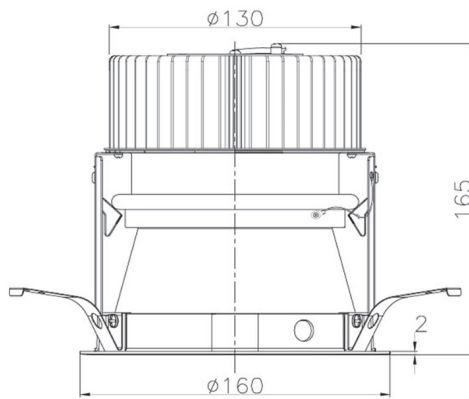

Item no. DD068-4250WW8030D-AS

Series Name: Asymmetric

■ Direct Horizontal Illuminance DD068-4250WW8030D-AS

Illuminance Angle	Beam Angle	Vertical Illuminance (lx)
A-A' 69°	81°	6640
B-B' 46°	60°	1660
1	2000	740
2	1000	410
3	500	270
	200	180
	100	140
m	1 0 1 2	100

Installation	Recessed mount
Type	
Fixture wattage	42.8W
Beam angle	80 x 64 deg.
Color Temp.	3000K
CRI	Ra>80
Luminous	2966 lm
Body	Die-cast aluminum alloy
Body finish	N/A
Trim finish	White
Reflector finish	White
IP Rate	IP20
Light source	COB module
Input Voltage	AC220~240V
Dimming Type	Non-Dimmable
Certificate	CE, CCC
Cut Hole	150mm

Height (Weight)	Wide flood
78.7W	177 (1.4kg)
58.5W	177 (1.4kg)
55.0W	177 (1.4kg)
42.8W	157 (1.1kg)
36.0W	157 (1.1kg)