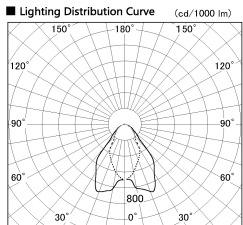

Item no. DD068-4250WW8030D-AS

Series Name: Asymmetric

■ Direct Horizontal Illuminance DD068-4250WW8030D-AS

Illuminance Angle	Beam Angle	Vertical Illuminance (lx)
A-A' 69°	81°	6640
B-B' 46°	60°	1660
1	2000	740
	1000	410
2	500	270
	200	180
3		140
m	1 0 1 2	100

Installation	Recessed mount
Type	Asymmetric
Fixture wattage	42.8W
Beam angle	80 x 64 deg.
Color Temp.	3000K
CRI	Ra>80
Luminous	2966 lm
Body	Die-cast aluminum alloy
Body finish	N/A
Trim finish	White
Reflector finish	White
IP Rate	IP20
Light source	COB module
Input Voltage	AC220~240V
Dimming Type	Non-Dimmable
Certificate	CE, CCC
Cut Hole	150mm

Height (Weight)	Wide flood
78.7W	177 (1.4kg)
58.5W	177 (1.4kg)
55.0W	177 (1.4kg)
42.8W	157 (1.1kg)
36.0W	157 (1.1kg)