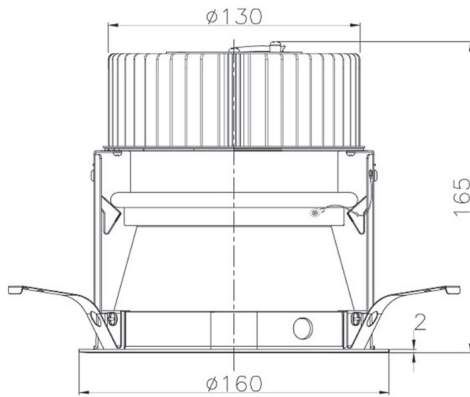

Item no. DD068-4250WW8030D-AS

Series Name: Asymmetric

■ Direct Horizontal Illuminance DD068-4250WW8030D-AS

Illuminance Angle	Beam Angle	Vertical Illuminance (lx)
A-A' 69°	81°	6640
B-B' 46°	60°	1660
1	2000	740
	1000	410
2	500	270
	200	180
3		140
m	1 0 1 2	100

Installation	Recessed mount
Type	Asymmetric
Fixture wattage	42.8W
Beam angle	80 x 64 deg.
Color Temp.	3000K
CRI	Ra>80
Luminous	2966 lm
Body	Die-cast aluminum alloy
Body finish	N/A
Trim finish	White
Reflector finish	White
IP Rate	IP20
Light source	COB module
Input Voltage	AC220~240V
Dimming Type	Non-Dimmable
Certificate	CE, CCC
Cut Hole	150mm

Height (Weight)	Wide flood
78.7W	177 (1.4kg)
58.5W	177 (1.4kg)
55.0W	177 (1.4kg)
42.8W	157 (1.1kg)
36.0W	157 (1.1kg)