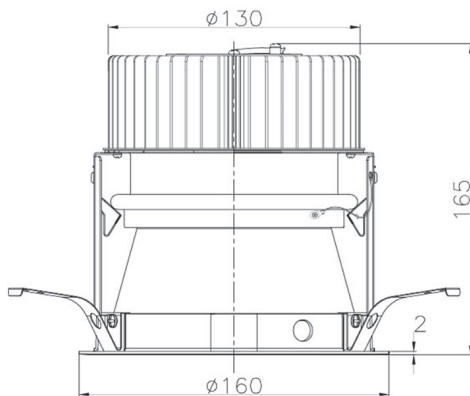

Item no. DD068-4250WW8035D-AS

Series Name: Asymmetric

Installation	Recessed mount
Type	
Fixture wattage	42.8W
Beam angle	80 x 64 deg.
Color Temp.	3500K
CRI	Ra>80
Luminous	3025 lm
Body	Die-cast aluminum alloy
Body finish	N/A
Trim finish	White
Reflector finish	White
IP Rate	IP20
Light source	COB module
Input Voltage	AC220~240V
Dimming Type	Non-Dimmable
Certificate	CE, CCC
Cut Hole	150mm

Height (Weight)	Wide flood
78.7W	177 (1.4kg)
58.5W	177 (1.4kg)
55.0W	177 (1.4kg)
42.8W	157 (1.1kg)
36.0W	157 (1.1kg)