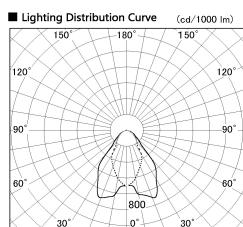

Item no. DD068-4250WW8035D-AS

Series Name: Asymmetric

Installation	Recessed mount
Type	Asymmetric
Fixture wattage	42.8W
Beam angle	80 x 64 deg.
Color Temp.	3500K
CRI	Ra>80
Luminous	3025 lm
Body	Die-cast aluminum alloy
Body finish	N/A
Trim finish	White
Reflector finish	White
IP Rate	IP20
Light source	COB module
Input Voltage	AC220~240V
Dimming Type	Non-Dimmable
Certificate	CE, CCC
Cut Hole	150mm

Height (Weight)	Wide flood
78.7W	177 (1.4kg)
58.5W	177 (1.4kg)
55.0W	177 (1.4kg)
42.8W	157 (1.1kg)
36.0W	157 (1.1kg)