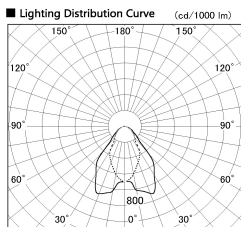

Item no. DD068-4250WW8035D-AS

Series Name: Asymmetric

Installation	Recessed mount
Type	
Fixture wattage	42.8W
Beam angle	80 x 64 deg.
Color Temp.	3500K
CRI	Ra>80
Luminous	3025 lm
Body	Die-cast aluminum alloy
Body finish	N/A
Trim finish	White
Reflector finish	White
IP Rate	IP20
Light source	COB module
Input Voltage	AC220~240V
Dimming Type	Non-Dimmable
Certificate	CE, CCC
Cut Hole	150mm

Height (Weight)	Wide flood
78.7W	177 (1.4kg)
58.5W	177 (1.4kg)
55.0W	177 (1.4kg)
42.8W	157 (1.1kg)
36.0W	157 (1.1kg)