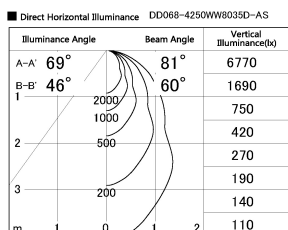

Item no. DD068-4250WW8035D-AS

Series Name: Asymmetric

Installation	Recessed mount
Type	Asymmetric
Fixture wattage	42.8W
Beam angle	80 x 64 deg.
Color Temp.	3500K
CRI	Ra>80
Luminous	3025 lm
Body	Die-cast aluminum alloy
Body finish	N/A
Trim finish	White
Reflector finish	White
IP Rate	IP20
Light source	COB module
Input Voltage	AC220~240V
Dimming Type	Non-Dimmable
Certificate	CE, CCC
Cut Hole	150mm

Height (Weight)	Wide flood
78.7W	177 (1.4kg)
58.5W	177 (1.4kg)
55.0W	177 (1.4kg)
42.8W	157 (1.1kg)
36.0W	157 (1.1kg)