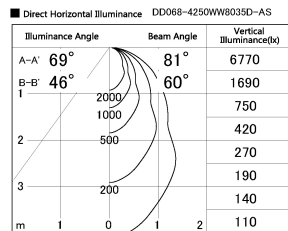

Item no. DD068-4250WW8035D-AS

Series Name: Asymmetric

Installation	Recessed mount
Type	
Fixture wattage	42.8W
Beam angle	80 x 64 deg.
Color Temp.	3500K
CRI	Ra>80
Luminous	3025 lm
Body	Die-cast aluminum alloy
Body finish	N/A
Trim finish	White
Reflector finish	White
IP Rate	IP20
Light source	COB module
Input Voltage	AC220~240V
Dimming Type	Non-Dimmable
Certificate	CE, CCC
Cut Hole	150mm

Height (Weight)	Wide flood
78.7W	177 (1.4kg)
58.5W	177 (1.4kg)
55.0W	177 (1.4kg)
42.8W	157 (1.1kg)
36.0W	157 (1.1kg)