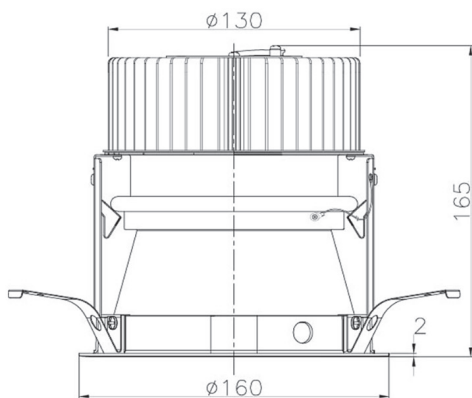

Item no. DD068-4250WW8035D-AS

Series Name: Asymmetric

Installation	Recessed mount
Type	Asymmetric
Fixture wattage	42.8W
Beam angle	80 x 64 deg.
Color Temp.	3500K
CRI	Ra>80
Luminous	3025 lm
Body	Die-cast aluminum alloy
Body finish	N/A
Trim finish	White
Reflector finish	White
IP Rate	IP20
Light source	COB module
Input Voltage	AC220~240V
Dimming Type	Non-Dimmable
Certificate	CE, CCC
Cut Hole	150mm

Height (Weight)	Wide flood
78.7W	177 (1.4kg)
58.5W	177 (1.4kg)
55.0W	177 (1.4kg)
42.8W	157 (1.1kg)
36.0W	157 (1.1kg)