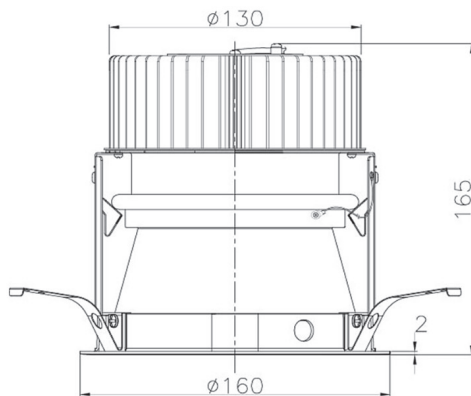

Item no. DD068-4250WW8535D-AS

Series Name: Asymmetric

Installation	Recessed mount
Type	
Fixture wattage	42.8W
Beam angle	80 x 64 deg.
Color Temp.	3500K
CRI	Ra>85
Luminous	2844 lm
Body	Die-cast aluminum alloy
Body finish	N/A
Trim finish	White
Reflector finish	White
IP Rate	IP20
Light source	COB module
Input Voltage	AC220~240V
Dimming Type	Non-Dimmable
Certificate	CE, CCC
Cut Hole	150mm

Height (Weight)	Wide flood
78.7W	177 (1.4kg)
58.5W	177 (1.4kg)
55.0W	177 (1.4kg)
42.8W	157 (1.1kg)
36.0W	157 (1.1kg)