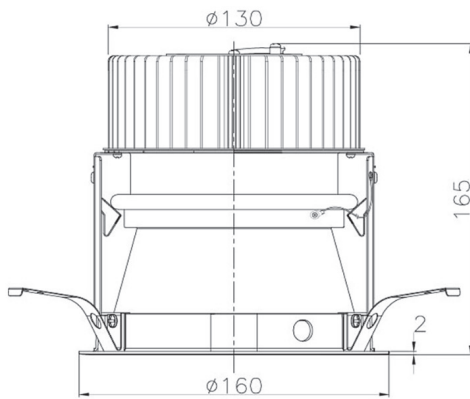

Item no. DD068-4250WW8535D-AS

Series Name: Asymmetric

Installation	Recessed mount
Type	
Fixture wattage	42.8W
Beam angle	80 x 64 deg.
Color Temp.	3500K
CRI	Ra>85
Luminous	2844 lm
Body	Die-cast aluminum alloy
Body finish	N/A
Trim finish	White
Reflector finish	White
IP Rate	IP20
Light source	COB module
Input Voltage	AC220~240V
Dimming Type	Non-Dimmable
Certificate	CE, CCC
Cut Hole	150mm

Height (Weight)	Wide flood
78.7W	177 (1.4kg)
58.5W	177 (1.4kg)
55.0W	177 (1.4kg)
42.8W	157 (1.1kg)
36.0W	157 (1.1kg)