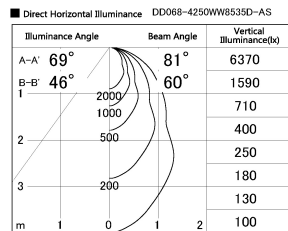

Item no. DD068-4250WW8535D-AS

Series Name: Asymmetric

Installation	Recessed mount
Type	
Fixture wattage	42.8W
Beam angle	80 x 64 deg.
Color Temp.	3500K
CRI	Ra>85
Luminous	2844 lm
Body	Die-cast aluminum alloy
Body finish	N/A
Trim finish	White
Reflector finish	White
IP Rate	IP20
Light source	COB module
Input Voltage	AC220~240V
Dimming Type	Non-Dimmable
Certificate	CE, CCC
Cut Hole	150mm

Height (Weight)	Wide flood
78.7W	177 (1.4kg)
58.5W	177 (1.4kg)
55.0W	177 (1.4kg)
42.8W	157 (1.1kg)
36.0W	157 (1.1kg)