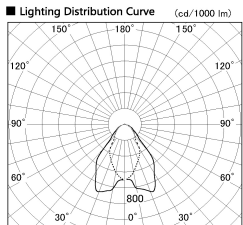

Item no. DD068-4250WW8535D-AS

Series Name: Asymmetric

Installation	Recessed mount
Type	
Fixture wattage	42.8W
Beam angle	80 x 64 deg.
Color Temp.	3500K
CRI	Ra>85
Luminous	2844 lm
Body	Die-cast aluminum alloy
Body finish	N/A
Trim finish	White
Reflector finish	White
IP Rate	IP20
Light source	COB module
Input Voltage	AC220~240V
Dimming Type	Non-Dimmable
Certificate	CE, CCC
Cut Hole	150mm

Height (Weight)	Wide flood
78.7W	177 (1.4kg)
58.5W	177 (1.4kg)
55.0W	177 (1.4kg)
42.8W	157 (1.1kg)
36.0W	157 (1.1kg)