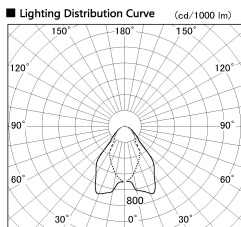

Item no. DD068-4250WW8535D-AS

Series Name: Asymmetric

Installation	Recessed mount
Type	
Fixture wattage	42.8W
Beam angle	80 x 64 deg.
Color Temp.	3500K
CRI	Ra>85
Luminous	2844 lm
Body	Die-cast aluminum alloy
Body finish	N/A
Trim finish	White
Reflector finish	White
IP Rate	IP20
Light source	COB module
Input Voltage	AC220~240V
Dimming Type	Non-Dimmable
Certificate	CE, CCC
Cut Hole	150mm

Height (Weight)	Wide flood
78.7W	177 (1.4kg)
58.5W	177 (1.4kg)
55.0W	177 (1.4kg)
42.8W	157 (1.1kg)
36.0W	157 (1.1kg)