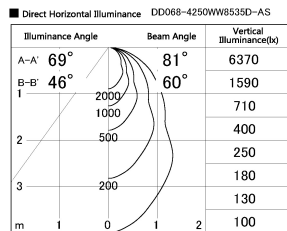

Item no. DD068-4250WW8535D-AS

Series Name: Asymmetric

Installation	Recessed mount
Type	
Fixture wattage	42.8W
Beam angle	80 x 64 deg.
Color Temp.	3500K
CRI	Ra>85
Luminous	2844 lm
Body	Die-cast aluminum alloy
Body finish	N/A
Trim finish	White
Reflector finish	White
IP Rate	IP20
Light source	COB module
Input Voltage	AC220~240V
Dimming Type	Non-Dimmable
Certificate	CE, CCC
Cut Hole	150mm

Height (Weight)	Wide flood
78.7W	177 (1.4kg)
58.5W	177 (1.4kg)
55.0W	177 (1.4kg)
42.8W	157 (1.1kg)
36.0W	157 (1.1kg)