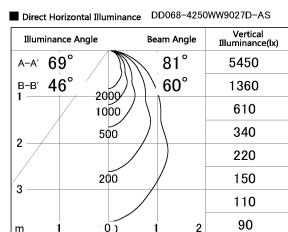

Item no. DD068-4250WW9027D-AS

Series Name: Asymmetric

Installation	Recessed mount
Type	
Fixture wattage	42.8W
Beam angle	80 x 64 deg.
Color Temp.	2700K
CRI	Ra>90
Luminous	2434 lm
Body	Die-cast aluminum alloy
Body finish	N/A
Trim finish	White
Reflector finish	White
IP Rate	IP20
Light source	COB module
Input Voltage	AC220~240V
Dimming Type	Non-Dimmable
Certificate	CE, CCC
Cut Hole	150mm

Height (Weight)	Wide flood
78.7W	177 (1.4kg)
58.5W	177 (1.4kg)
55.0W	177 (1.4kg)
42.8W	157 (1.1kg)
36.0W	157 (1.1kg)