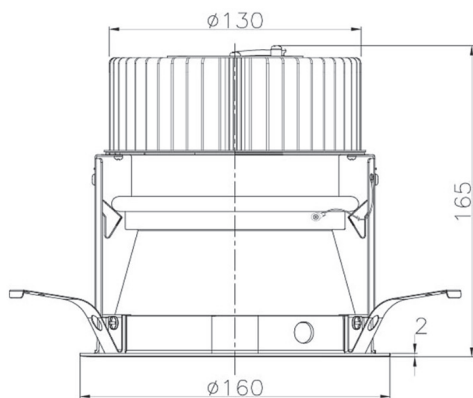

Item no. DD068-4250WW9027D-AS

Series Name: Asymmetric

Installation	Recessed mount
Type	
Fixture wattage	42.8W
Beam angle	80 x 64 deg.
Color Temp.	2700K
CRI	Ra>90
Luminous	2434 lm
Body	Die-cast aluminum alloy
Body finish	N/A
Trim finish	White
Reflector finish	White
IP Rate	IP20
Light source	COB module
Input Voltage	AC220~240V
Dimming Type	Non-Dimmable
Certificate	CE, CCC
Cut Hole	150mm

Height (Weight)	Wide flood
78.7W	177 (1.4kg)
58.5W	177 (1.4kg)
55.0W	177 (1.4kg)
42.8W	157 (1.1kg)
36.0W	157 (1.1kg)