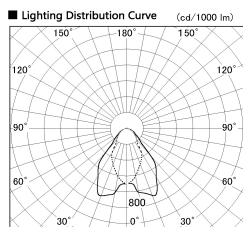

Item no. DD068-4250WW9027D-AS

Series Name: Asymmetric

Installation	Recessed mount
Type	
Fixture wattage	42.8W
Beam angle	80 x 64 deg.
Color Temp.	2700K
CRI	Ra>90
Luminous	2434 lm
Body	Die-cast aluminum alloy
Body finish	N/A
Trim finish	White
Reflector finish	White
IP Rate	IP20
Light source	COB module
Input Voltage	AC220~240V
Dimming Type	Non-Dimmable
Certificate	CE, CCC
Cut Hole	150mm

Height (Weight)	Wide flood
78.7W	177 (1.4kg)
58.5W	177 (1.4kg)
55.0W	177 (1.4kg)
42.8W	157 (1.1kg)
36.0W	157 (1.1kg)