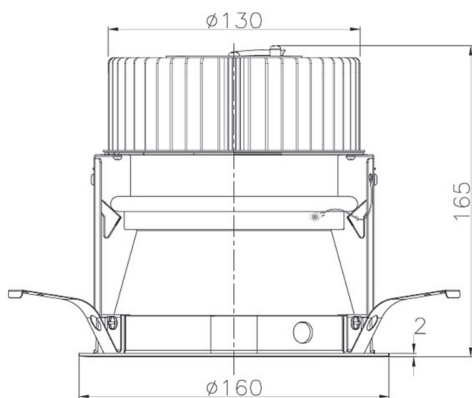

Item no. DD068-4250WW9030D-AS

Series Name: Asymmetric

Installation	Recessed mount
Type	
Fixture wattage	42.8W
Beam angle	80 x 64 deg.
Color Temp.	3000K
CRI	Ra>90
Luminous	2535 lm
Body	Die-cast aluminum alloy
Body finish	N/A
Trim finish	White
Reflector finish	White
IP Rate	IP20
Light source	COB module
Input Voltage	AC220~240V
Dimming Type	Non-Dimmable
Certificate	CE, CCC
Cut Hole	150mm

Height (Weight)	Wide flood
78.7W	177 (1.4kg)
58.5W	177 (1.4kg)
55.0W	177 (1.4kg)
42.8W	157 (1.1kg)
36.0W	157 (1.1kg)