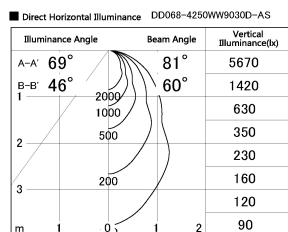

Item no. DD068-4250WW9030D-AS

Series Name: Asymmetric

Installation	Recessed mount
Type	
Fixture wattage	42.8W
Beam angle	80 x 64 deg.
Color Temp.	3000K
CRI	Ra>90
Luminous	2535 lm
Body	Die-cast aluminum alloy
Body finish	N/A
Trim finish	White
Reflector finish	White
IP Rate	IP20
Light source	COB module
Input Voltage	AC220~240V
Dimming Type	Non-Dimmable
Certificate	CE, CCC
Cut Hole	150mm

Height (Weight)	Wide flood
78.7W	177 (1.4kg)
58.5W	177 (1.4kg)
55.0W	177 (1.4kg)
42.8W	157 (1.1kg)
36.0W	157 (1.1kg)