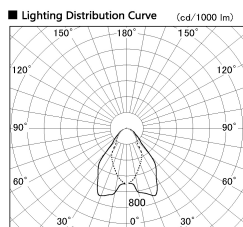

Item no. DD068-4250WW9030D-AS

Series Name: Asymmetric

Installation	Recessed mount
Type	
Fixture wattage	42.8W
Beam angle	80 x 64 deg.
Color Temp.	3000K
CRI	Ra>90
Luminous	2535 lm
Body	Die-cast aluminum alloy
Body finish	N/A
Trim finish	White
Reflector finish	White
IP Rate	IP20
Light source	COB module
Input Voltage	AC220~240V
Dimming Type	Non-Dimmable
Certificate	CE, CCC
Cut Hole	150mm

Height (Weight)	Wide flood
78.7W	177 (1.4kg)
58.5W	177 (1.4kg)
55.0W	177 (1.4kg)
42.8W	157 (1.1kg)
36.0W	157 (1.1kg)