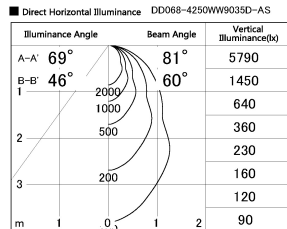

Item no. DD068-4250WW9035D-AS

Series Name: Asymmetric

Installation	Recessed mount
Type	
Fixture wattage	42.8W
Beam angle	80 x 64 deg.
Color Temp.	3500K
CRI	Ra>90
Luminous	2586 lm
Body	Die-cast aluminum alloy
Body finish	N/A
Trim finish	White
Reflector finish	White
IP Rate	IP20
Light source	COB module
Input Voltage	AC220~240V
Dimming Type	Non-Dimmable
Certificate	CE, CCC
Cut Hole	150mm

Height (Weight)	Wide flood
78.7W	177 (1.4kg)
58.5W	177 (1.4kg)
55.0W	177 (1.4kg)
42.8W	157 (1.1kg)
36.0W	157 (1.1kg)