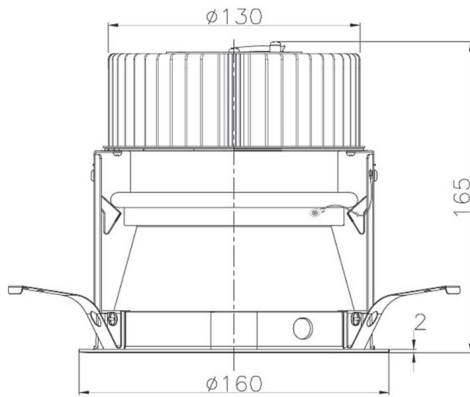

Item no. DD068-4250WW9035D-AS

Series Name: Asymmetric

Installation	Recessed mount
Type	
Fixture wattage	42.8W
Beam angle	80 x 64 deg.
Color Temp.	3500K
CRI	Ra>90
Luminous	2586 lm
Body	Die-cast aluminum alloy
Body finish	N/A
Trim finish	White
Reflector finish	White
IP Rate	IP20
Light source	COB module
Input Voltage	AC220~240V
Dimming Type	Non-Dimmable
Certificate	CE, CCC
Cut Hole	150mm

Height (Weight)	Wide flood
78.7W	177 (1.4kg)
58.5W	177 (1.4kg)
55.0W	177 (1.4kg)
42.8W	157 (1.1kg)
36.0W	157 (1.1kg)