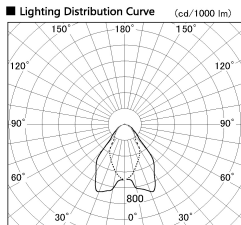

Item no. DD068-4250WW9035D-AS

Series Name: Asymmetric

Installation	Recessed mount
Type	
Fixture wattage	42.8W
Beam angle	80 x 64 deg.
Color Temp.	3500K
CRI	Ra>90
Luminous	2586 lm
Body	Die-cast aluminum alloy
Body finish	N/A
Trim finish	White
Reflector finish	White
IP Rate	IP20
Light source	COB module
Input Voltage	AC220~240V
Dimming Type	Non-Dimmable
Certificate	CE, CCC
Cut Hole	150mm

Height (Weight)	Wide flood
78.7W	177 (1.4kg)
58.5W	177 (1.4kg)
55.0W	177 (1.4kg)
42.8W	157 (1.1kg)
36.0W	157 (1.1kg)