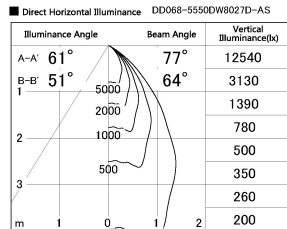

Item no. DD068-5550DW8027D-AS

Series Name: Asymmetric

With Dark Mirror Reflector

Installation	Recessed mount
Type	
Fixture wattage	55W
Beam angle	85 x 65 deg.
Color Temp.	2700K
CRI	Ra>80
Luminous	4044 lm
Body	Die-cast aluminum alloy
Body finish	N/A
Trim finish	White
Reflector finish	Dark Mirror
IP Rate	IP20
Light source	COB module
Input Voltage	AC220~240V
Dimming Type	Non-Dimmable
Certificate	CE, CCC
Cut Hole	150mm

Height (Weight)	Wide flood
78.7W	177 (1.4kg)
58.5W	177 (1.4kg)
55.0W	177 (1.4kg)
42.8W	157 (1.1kg)
36.0W	157 (1.1kg)