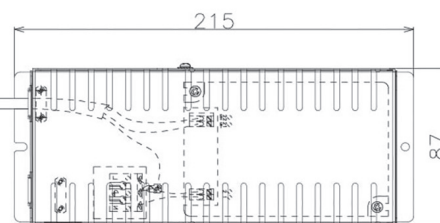

Item no. DD068-5550DW8027D-AS

Series Name: Asymmetric

With Dark Mirror Reflector

Installation	Recessed mount
Type	
Fixture wattage	55W
Beam angle	85 x 65 deg.
Color Temp.	2700K
CRI	Ra>80
Luminous	4044 lm
Body	Die-cast aluminum alloy
Body finish	N/A
Trim finish	White
Reflector finish	Dark Mirror
IP Rate	IP20
Light source	COB module
Input Voltage	AC220~240V
Dimming Type	Non-Dimmable
Certificate	CE, CCC
Cut Hole	150mm

Height (Weight)	Wide flood
78.7W	177 (1.4kg)
58.5W	177 (1.4kg)
55.0W	177 (1.4kg)
42.8W	157 (1.1kg)
36.0W	157 (1.1kg)