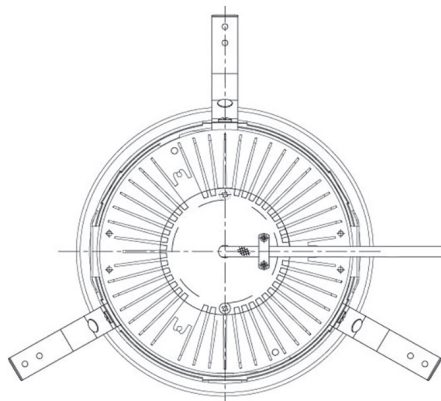

Item no. DD068-5550DW8027D-AS

Series Name: Asymmetric

With Dark Mirror Reflector

Installation	Recessed mount
Type	
Fixture wattage	55W
Beam angle	85 x 65 deg.
Color Temp.	2700K
CRI	Ra>80
Luminous	4044 lm
Body	Die-cast aluminum alloy
Body finish	N/A
Trim finish	White
Reflector finish	Dark Mirror
IP Rate	IP20
Light source	COB module
Input Voltage	AC220~240V
Dimming Type	Non-Dimmable
Certificate	CE, CCC
Cut Hole	150mm

Height (Weight)	Wide flood
78.7W	177 (1.4kg)
58.5W	177 (1.4kg)
55.0W	177 (1.4kg)
42.8W	157 (1.1kg)
36.0W	157 (1.1kg)