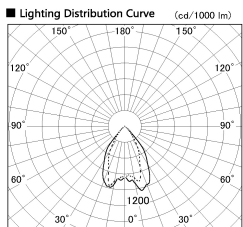

Item no. DD068-5550DW8027D-AS

Series Name: Asymmetric

With Dark Mirror Reflector

Installation	Recessed mount
Type	
Fixture wattage	55W
Beam angle	85 x 65 deg.
Color Temp.	2700K
CRI	Ra>80
Luminous	4044 lm
Body	Die-cast aluminum alloy
Body finish	N/A
Trim finish	White
Reflector finish	Dark Mirror
IP Rate	IP20
Light source	COB module
Input Voltage	AC220~240V
Dimming Type	Non-Dimmable
Certificate	CE, CCC
Cut Hole	150mm

Height (Weight)	Wide flood
78.7W	177 (1.4kg)
58.5W	177 (1.4kg)
55.0W	177 (1.4kg)
42.8W	157 (1.1kg)
36.0W	157 (1.1kg)