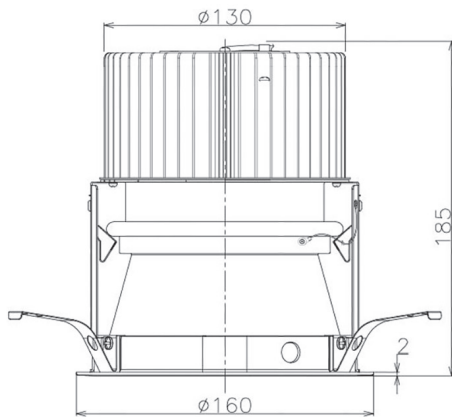

Item no. DD068-5550DW8027D-AS

Series Name: Asymmetric

With Dark Mirror Reflector

Installation	Recessed mount
Type	
Fixture wattage	55W
Beam angle	85 x 65 deg.
Color Temp.	2700K
CRI	Ra>80
Luminous	4044 lm
Body	Die-cast aluminum alloy
Body finish	N/A
Trim finish	White
Reflector finish	Dark Mirror
IP Rate	IP20
Light source	COB module
Input Voltage	AC220~240V
Dimming Type	Non-Dimmable
Certificate	CE, CCC
Cut Hole	150mm

Height (Weight)	Wide flood
78.7W	177 (1.4kg)
58.5W	177 (1.4kg)
55.0W	177 (1.4kg)
42.8W	157 (1.1kg)
36.0W	157 (1.1kg)