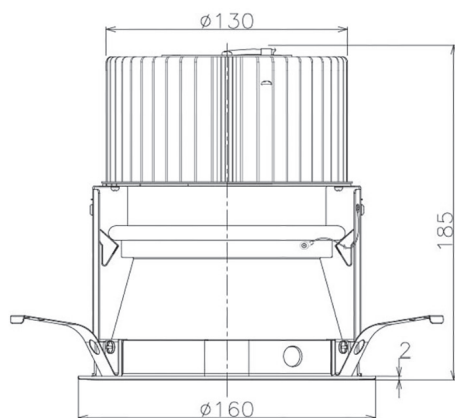

Item no. DD068-5550DW8030D-AS

Series Name: Asymmetric

With Dark Mirror Reflector

Installation	Recessed mount
Type	Asymmetric
Fixture wattage	55W
Beam angle	85 x 65 deg.
Color Temp.	3000K
CRI	Ra>80
Luminous	4213 lm
Body	Die-cast aluminum alloy
Body finish	N/A
Trim finish	White
Reflector finish	Dark Mirror
IP Rate	IP20
Light source	COB module
Input Voltage	AC220~240V
Dimming Type	Non-Dimmable
Certificate	CE, CCC
Cut Hole	150mm

Height (Weight)	Wide flood
78.7W	177 (1.4kg)
58.5W	177 (1.4kg)
55.0W	177 (1.4kg)
42.8W	157 (1.1kg)
36.0W	157 (1.1kg)