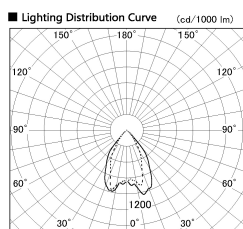

Item no. DD068-5550DW8030D-AS

Series Name: Asymmetric

With Dark Mirror Reflector

Installation	Recessed mount
Type	
Fixture wattage	55W
Beam angle	85 x 65 deg.
Color Temp.	3000K
CRI	Ra>80
Luminous	4213 lm
Body	Die-cast aluminum alloy
Body finish	N/A
Trim finish	White
Reflector finish	Dark Mirror
IP Rate	IP20
Light source	COB module
Input Voltage	AC220~240V
Dimming Type	Non-Dimmable
Certificate	CE, CCC
Cut Hole	150mm

Height (Weight)	Wide flood
78.7W	177 (1.4kg)
58.5W	177 (1.4kg)
55.0W	177 (1.4kg)
42.8W	157 (1.1kg)
36.0W	157 (1.1kg)