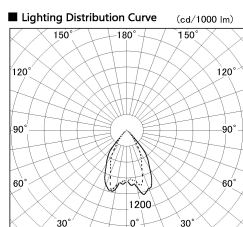

Item no. DD068-5550DW8030D-AS

Series Name: Asymmetric

With Dark Mirror Reflector

Installation	Recessed mount
Type	Asymmetric
Fixture wattage	55W
Beam angle	85 x 65 deg.
Color Temp.	3000K
CRI	Ra>80
Luminous	4213 lm
Body	Die-cast aluminum alloy
Body finish	N/A
Trim finish	White
Reflector finish	Dark Mirror
IP Rate	IP20
Light source	COB module
Input Voltage	AC220~240V
Dimming Type	Non-Dimmable
Certificate	CE, CCC
Cut Hole	150mm

Height (Weight)	Wide flood
78.7W	177 (1.4kg)
58.5W	177 (1.4kg)
55.0W	177 (1.4kg)
42.8W	157 (1.1kg)
36.0W	157 (1.1kg)