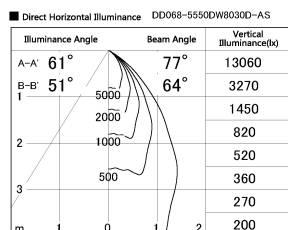

Item no. DD068-5550DW8030D-AS

Series Name: Asymmetric

With Dark Mirror Reflector

Installation	Recessed mount
Type	Asymmetric
Fixture wattage	55W
Beam angle	85 x 65 deg.
Color Temp.	3000K
CRI	Ra>80
Luminous	4213 lm
Body	Die-cast aluminum alloy
Body finish	N/A
Trim finish	White
Reflector finish	Dark Mirror
IP Rate	IP20
Light source	COB module
Input Voltage	AC220~240V
Dimming Type	Non-Dimmable
Certificate	CE, CCC
Cut Hole	150mm

Height (Weight)	Wide flood
78.7W	177 (1.4kg)
58.5W	177 (1.4kg)
55.0W	177 (1.4kg)
42.8W	157 (1.1kg)
36.0W	157 (1.1kg)