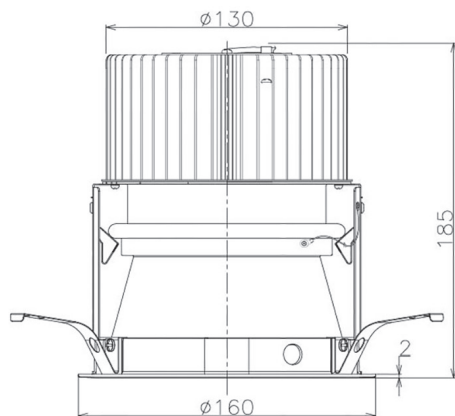

Item no. DD068-5550DW8030D-AS

Series Name: Asymmetric

With Dark Mirror Reflector

Installation	Recessed mount
Type	
Fixture wattage	55W
Beam angle	85 x 65 deg.
Color Temp.	3000K
CRI	Ra>80
Luminous	4213 lm
Body	Die-cast aluminum alloy
Body finish	N/A
Trim finish	White
Reflector finish	Dark Mirror
IP Rate	IP20
Light source	COB module
Input Voltage	AC220~240V
Dimming Type	Non-Dimmable
Certificate	CE, CCC
Cut Hole	150mm

Height (Weight)	Wide flood
78.7W	177 (1.4kg)
58.5W	177 (1.4kg)
55.0W	177 (1.4kg)
42.8W	157 (1.1kg)
36.0W	157 (1.1kg)