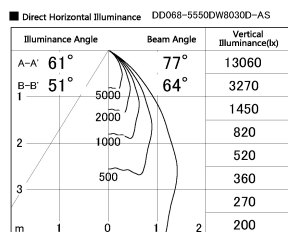

Item no. DD068-5550DW8030D-AS

Series Name: Asymmetric

With Dark Mirror Reflector

Installation	Recessed mount
Type	
Fixture wattage	55W
Beam angle	85 x 65 deg.
Color Temp.	3000K
CRI	Ra>80
Luminous	4213 lm
Body	Die-cast aluminum alloy
Body finish	N/A
Trim finish	White
Reflector finish	Dark Mirror
IP Rate	IP20
Light source	COB module
Input Voltage	AC220~240V
Dimming Type	Non-Dimmable
Certificate	CE, CCC
Cut Hole	150mm

Height (Weight)	Wide flood
78.7W	177 (1.4kg)
58.5W	177 (1.4kg)
55.0W	177 (1.4kg)
42.8W	157 (1.1kg)
36.0W	157 (1.1kg)