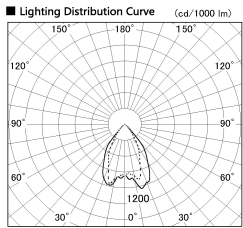

Item no. DD068-5550DW8035D-AS

Series Name: Asymmetric

With Dark Mirror Reflector

Installation	Recessed mount
Type	Asymmetric
Fixture wattage	55W
Beam angle	85 x 65 deg.
Color Temp.	3500K
CRI	Ra>80
Luminous	4297 lm
Body	Die-cast aluminum alloy
Body finish	N/A
Trim finish	White
Reflector finish	Dark Mirror
IP Rate	IP20
Light source	COB module
Input Voltage	AC220~240V
Dimming Type	Non-Dimmable
Certificate	CE, CCC
Cut Hole	150mm

Height (Weight)	Wide flood
78.7W	177 (1.4kg)
58.5W	177 (1.4kg)
55.0W	177 (1.4kg)
42.8W	157 (1.1kg)
36.0W	157 (1.1kg)