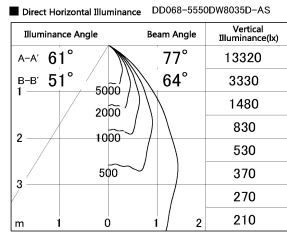

Item no. DD068-5550DW8035D-AS

Series Name: Asymmetric

With Dark Mirror Reflector

Installation	Recessed mount
Type	Asymmetric
Fixture wattage	55W
Beam angle	85 x 65 deg.
Color Temp.	3500K
CRI	Ra>80
Luminous	4297 lm
Body	Die-cast aluminum alloy
Body finish	N/A
Trim finish	White
Reflector finish	Dark Mirror
IP Rate	IP20
Light source	COB module
Input Voltage	AC220~240V
Dimming Type	Non-Dimmable
Certificate	CE, CCC
Cut Hole	150mm

Height (Weight)	Wide flood
78.7W	177 (1.4kg)
58.5W	177 (1.4kg)
55.0W	177 (1.4kg)
42.8W	157 (1.1kg)
36.0W	157 (1.1kg)