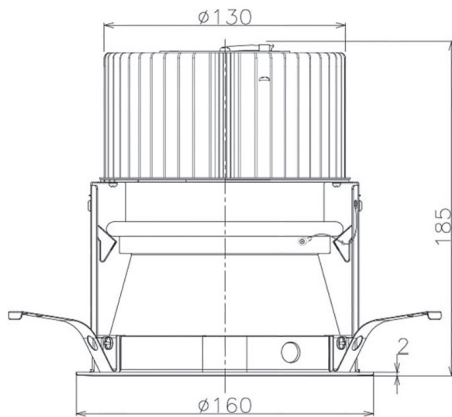

Item no. DD068-5550DW8035D-AS

Series Name: Asymmetric

With Dark Mirror Reflector

Installation	Recessed mount
Type	Asymmetric
Fixture wattage	55W
Beam angle	85 x 65 deg.
Color Temp.	3500K
CRI	Ra>80
Luminous	4297 lm
Body	Die-cast aluminum alloy
Body finish	N/A
Trim finish	White
Reflector finish	Dark Mirror
IP Rate	IP20
Light source	COB module
Input Voltage	AC220~240V
Dimming Type	Non-Dimmable
Certificate	CE, CCC
Cut Hole	150mm

Height (Weight)	Wide flood
78.7W	177 (1.4kg)
58.5W	177 (1.4kg)
55.0W	177 (1.4kg)
42.8W	157 (1.1kg)
36.0W	157 (1.1kg)