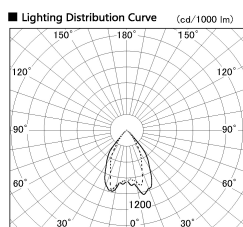

Item no. DD068-5550DW8035D-AS

Series Name: Asymmetric

With Dark Mirror Reflector

Installation	Recessed mount
Type	
Fixture wattage	55W
Beam angle	85 x 65 deg.
Color Temp.	3500K
CRI	Ra>80
Luminous	4297 lm
Body	Die-cast aluminum alloy
Body finish	N/A
Trim finish	White
Reflector finish	Dark Mirror
IP Rate	IP20
Light source	COB module
Input Voltage	AC220~240V
Dimming Type	Non-Dimmable
Certificate	CE, CCC
Cut Hole	150mm

Height (Weight)	Wide flood
78.7W	177 (1.4kg)
58.5W	177 (1.4kg)
55.0W	177 (1.4kg)
42.8W	157 (1.1kg)
36.0W	157 (1.1kg)