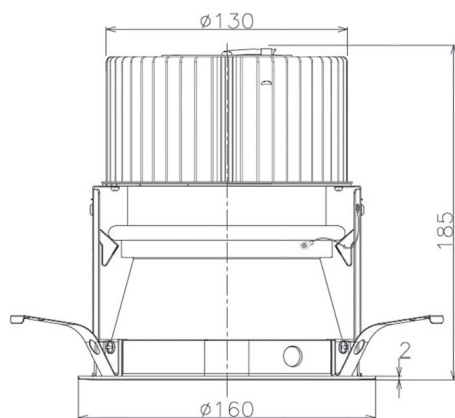

Item no. DD068-5550DW8035D-AS

Series Name: Asymmetric

With Dark Mirror Reflector

Installation	Recessed mount
Type	
Fixture wattage	55W
Beam angle	85 x 65 deg.
Color Temp.	3500K
CRI	Ra>80
Luminous	4297 lm
Body	Die-cast aluminum alloy
Body finish	N/A
Trim finish	White
Reflector finish	Dark Mirror
IP Rate	IP20
Light source	COB module
Input Voltage	AC220~240V
Dimming Type	Non-Dimmable
Certificate	CE, CCC
Cut Hole	150mm

Height (Weight)	Wide flood
78.7W	177 (1.4kg)
58.5W	177 (1.4kg)
55.0W	177 (1.4kg)
42.8W	157 (1.1kg)
36.0W	157 (1.1kg)