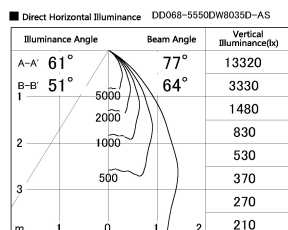

Item no. DD068-5550DW8035D-AS

Series Name: Asymmetric

With Dark Mirror Reflector

Installation	Recessed mount
Type	
Fixture wattage	55W
Beam angle	85 x 65 deg.
Color Temp.	3500K
CRI	Ra>80
Luminous	4297 lm
Body	Die-cast aluminum alloy
Body finish	N/A
Trim finish	White
Reflector finish	Dark Mirror
IP Rate	IP20
Light source	COB module
Input Voltage	AC220~240V
Dimming Type	Non-Dimmable
Certificate	CE, CCC
Cut Hole	150mm

Height (Weight)	Wide flood
78.7W	177 (1.4kg)
58.5W	177 (1.4kg)
55.0W	177 (1.4kg)
42.8W	157 (1.1kg)
36.0W	157 (1.1kg)