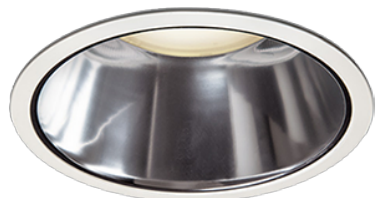

Item no. DD068-5550DW8040D-AS

Series Name: Asymmetric

With Dark Mirror Reflector

Installation	Recessed mount
Type	
Fixture wattage	55W
Beam angle	85 x 65 deg.
Color Temp.	4000K
CRI	Ra>80
Luminous	4339 lm
Body	Die-cast aluminum alloy
Body finish	N/A
Trim finish	White
Reflector finish	Dark Mirror
IP Rate	IP20
Light source	COB module
Input Voltage	AC220~240V
Dimming Type	Non-Dimmable
Certificate	CE, CCC
Cut Hole	150mm

Height (Weight)	Wide flood
78.7W	177 (1.4kg)
58.5W	177 (1.4kg)
55.0W	177 (1.4kg)
42.8W	157 (1.1kg)
36.0W	157 (1.1kg)