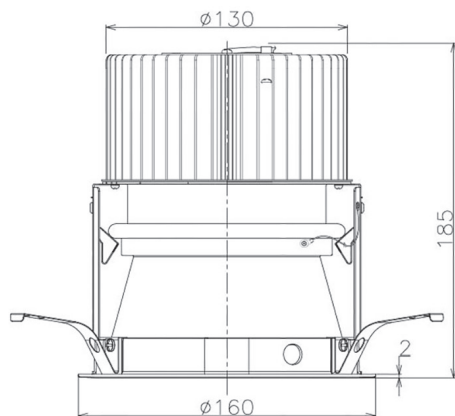

Item no. DD068-5550DW8040D-AS

Series Name: Asymmetric

With Dark Mirror Reflector

Installation	Recessed mount
Type	
Fixture wattage	55W
Beam angle	85 x 65 deg.
Color Temp.	4000K
CRI	Ra>80
Luminous	4339 lm
Body	Die-cast aluminum alloy
Body finish	N/A
Trim finish	White
Reflector finish	Dark Mirror
IP Rate	IP20
Light source	COB module
Input Voltage	AC220~240V
Dimming Type	Non-Dimmable
Certificate	CE, CCC
Cut Hole	150mm

Height (Weight)	Wide flood
78.7W	177 (1.4kg)
58.5W	177 (1.4kg)
55.0W	177 (1.4kg)
42.8W	157 (1.1kg)
36.0W	157 (1.1kg)