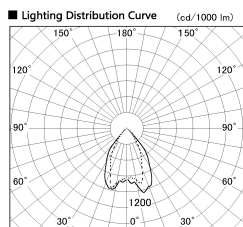

Item no. DD068-5550DW8040D-AS

Series Name: Asymmetric

With Dark Mirror Reflector

Installation	Recessed mount
Type	
Fixture wattage	55W
Beam angle	85 x 65 deg.
Color Temp.	4000K
CRI	Ra>80
Luminous	4339 lm
Body	Die-cast aluminum alloy
Body finish	N/A
Trim finish	White
Reflector finish	Dark Mirror
IP Rate	IP20
Light source	COB module
Input Voltage	AC220~240V
Dimming Type	Non-Dimmable
Certificate	CE, CCC
Cut Hole	150mm

Height (Weight)	Wide flood
78.7W	177 (1.4kg)
58.5W	177 (1.4kg)
55.0W	177 (1.4kg)
42.8W	157 (1.1kg)
36.0W	157 (1.1kg)