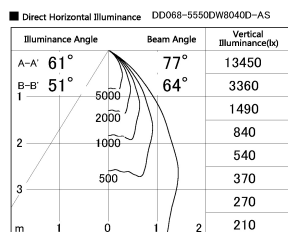

Item no. DD068-5550DW8040D-AS

Series Name: Asymmetric

With Dark Mirror Reflector

Installation	Recessed mount
Type	
Fixture wattage	55W
Beam angle	85 x 65 deg.
Color Temp.	4000K
CRI	Ra>80
Luminous	4339 lm
Body	Die-cast aluminum alloy
Body finish	N/A
Trim finish	White
Reflector finish	Dark Mirror
IP Rate	IP20
Light source	COB module
Input Voltage	AC220~240V
Dimming Type	Non-Dimmable
Certificate	CE, CCC
Cut Hole	150mm

Height (Weight)	Wide flood
78.7W	177 (1.4kg)
58.5W	177 (1.4kg)
55.0W	177 (1.4kg)
42.8W	157 (1.1kg)
36.0W	157 (1.1kg)