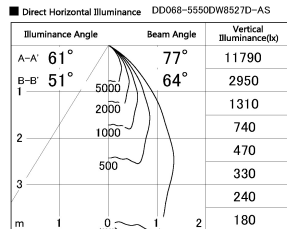

Item no. DD068-5550DW8527D-AS

Series Name: Asymmetric

With Dark Mirror Reflector

Installation	Recessed mount
Type	
Fixture wattage	55W
Beam angle	85 x 65 deg.
Color Temp.	2700K
CRI	Ra>85
Luminous	3802 lm
Body	Die-cast aluminum alloy
Body finish	N/A
Trim finish	White
Reflector finish	Dark Mirror
IP Rate	IP20
Light source	COB module
Input Voltage	AC220~240V
Dimming Type	Non-Dimmable
Certificate	CE, CCC
Cut Hole	150mm

Height (Weight)	Wide flood
78.7W	177 (1.4kg)
58.5W	177 (1.4kg)
55.0W	177 (1.4kg)
42.8W	157 (1.1kg)
36.0W	157 (1.1kg)