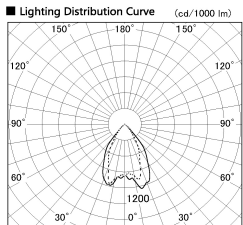

Item no. DD068-5550DW8527D-AS

Series Name: Asymmetric

With Dark Mirror Reflector

Installation	Recessed mount
Type	
Fixture wattage	55W
Beam angle	85 x 65 deg.
Color Temp.	2700K
CRI	Ra>85
Luminous	3802 lm
Body	Die-cast aluminum alloy
Body finish	N/A
Trim finish	White
Reflector finish	Dark Mirror
IP Rate	IP20
Light source	COB module
Input Voltage	AC220~240V
Dimming Type	Non-Dimmable
Certificate	CE, CCC
Cut Hole	150mm

Height (Weight)	Wide flood
78.7W	177 (1.4kg)
58.5W	177 (1.4kg)
55.0W	177 (1.4kg)
42.8W	157 (1.1kg)
36.0W	157 (1.1kg)