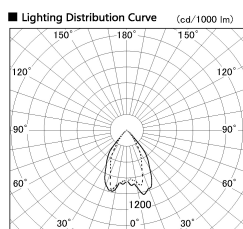

Item no. DD068-5550DW8527D-AS

Series Name: Asymmetric

With Dark Mirror Reflector

|                  |                         |
|------------------|-------------------------|
| Installation     | Recessed mount          |
| Type             | Asymmetric              |
| Fixture wattage  | 55W                     |
| Beam angle       | 85 x 65 deg.            |
| Color Temp.      | 2700K                   |
| CRI              | Ra>85                   |
| Luminous         | 3802 lm                 |
| Body             | Die-cast aluminum alloy |
| Body finish      | N/A                     |
| Trim finish      | White                   |
| Reflector finish | Dark Mirror             |
| IP Rate          | IP20                    |
| Light source     | COB module              |
| Input Voltage    | AC220~240V              |
| Dimming Type     | Non-Dimmable            |
| Certificate      | CE, CCC                 |
| Cut Hole         | 150mm                   |

| Height (Weight) | Wide flood  |
|-----------------|-------------|
| 78.7W           | 177 (1.4kg) |
| 58.5W           | 177 (1.4kg) |
| 55.0W           | 177 (1.4kg) |
| 42.8W           | 157 (1.1kg) |
| 36.0W           | 157 (1.1kg) |