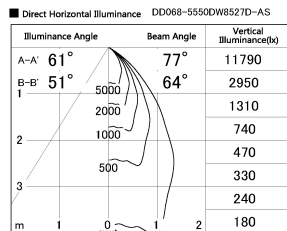

Item no. DD068-5550DW8527D-AS

Series Name: Asymmetric

With Dark Mirror Reflector

Installation	Recessed mount
Type	
Fixture wattage	55W
Beam angle	85 x 65 deg.
Color Temp.	2700K
CRI	Ra>85
Luminous	3802 lm
Body	Die-cast aluminum alloy
Body finish	N/A
Trim finish	White
Reflector finish	Dark Mirror
IP Rate	IP20
Light source	COB module
Input Voltage	AC220~240V
Dimming Type	Non-Dimmable
Certificate	CE, CCC
Cut Hole	150mm

Height (Weight)	Wide flood
78.7W	177 (1.4kg)
58.5W	177 (1.4kg)
55.0W	177 (1.4kg)
42.8W	157 (1.1kg)
36.0W	157 (1.1kg)