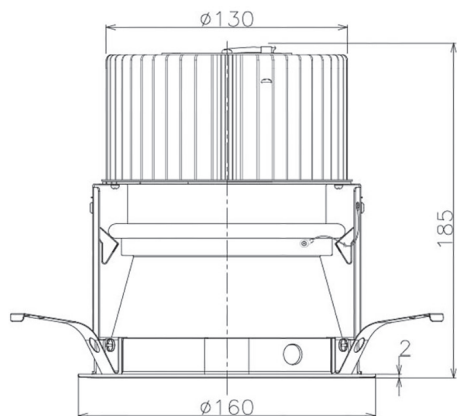

Item no. DD068-5550DW8527D-AS

Series Name: Asymmetric

With Dark Mirror Reflector

|                  |                         |
|------------------|-------------------------|
| Installation     | Recessed mount          |
| Type             | Asymmetric              |
| Fixture wattage  | 55W                     |
| Beam angle       | 85 x 65 deg.            |
| Color Temp.      | 2700K                   |
| CRI              | Ra>85                   |
| Luminous         | 3802 lm                 |
| Body             | Die-cast aluminum alloy |
| Body finish      | N/A                     |
| Trim finish      | White                   |
| Reflector finish | Dark Mirror             |
| IP Rate          | IP20                    |
| Light source     | COB module              |
| Input Voltage    | AC220~240V              |
| Dimming Type     | Non-Dimmable            |
| Certificate      | CE, CCC                 |
| Cut Hole         | 150mm                   |

| Height (Weight) | Wide flood  |
|-----------------|-------------|
| 78.7W           | 177 (1.4kg) |
| 58.5W           | 177 (1.4kg) |
| 55.0W           | 177 (1.4kg) |
| 42.8W           | 157 (1.1kg) |
| 36.0W           | 157 (1.1kg) |