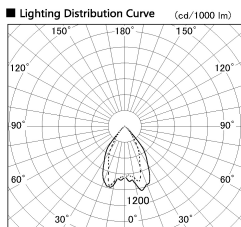

Item no. DD068-5550DW8527D-AS

Series Name: Asymmetric

With Dark Mirror Reflector

Installation	Recessed mount
Type	
Fixture wattage	55W
Beam angle	85 x 65 deg.
Color Temp.	2700K
CRI	Ra>85
Luminous	3802 lm
Body	Die-cast aluminum alloy
Body finish	N/A
Trim finish	White
Reflector finish	Dark Mirror
IP Rate	IP20
Light source	COB module
Input Voltage	AC220~240V
Dimming Type	Non-Dimmable
Certificate	CE, CCC
Cut Hole	150mm

Height (Weight)	Wide flood
78.7W	177 (1.4kg)
58.5W	177 (1.4kg)
55.0W	177 (1.4kg)
42.8W	157 (1.1kg)
36.0W	157 (1.1kg)