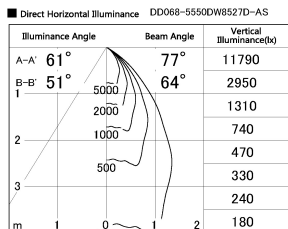

Item no. DD068-5550DW8527D-AS

Series Name: Asymmetric

With Dark Mirror Reflector

|                  |                         |
|------------------|-------------------------|
| Installation     | Recessed mount          |
| Type             | Asymmetric              |
| Fixture wattage  | 55W                     |
| Beam angle       | 85 x 65 deg.            |
| Color Temp.      | 2700K                   |
| CRI              | Ra>85                   |
| Luminous         | 3802 lm                 |
| Body             | Die-cast aluminum alloy |
| Body finish      | N/A                     |
| Trim finish      | White                   |
| Reflector finish | Dark Mirror             |
| IP Rate          | IP20                    |
| Light source     | COB module              |
| Input Voltage    | AC220~240V              |
| Dimming Type     | Non-Dimmable            |
| Certificate      | CE, CCC                 |
| Cut Hole         | 150mm                   |

| Height (Weight) | Wide flood  |
|-----------------|-------------|
| 78.7W           | 177 (1.4kg) |
| 58.5W           | 177 (1.4kg) |
| 55.0W           | 177 (1.4kg) |
| 42.8W           | 157 (1.1kg) |
| 36.0W           | 157 (1.1kg) |