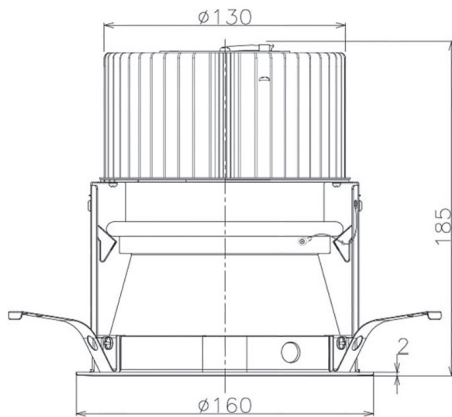

Item no. DD068-5550DW8527D-AS

Series Name: Asymmetric

With Dark Mirror Reflector

Installation	Recessed mount
Type	
Fixture wattage	55W
Beam angle	85 x 65 deg.
Color Temp.	2700K
CRI	Ra>85
Luminous	3802 lm
Body	Die-cast aluminum alloy
Body finish	N/A
Trim finish	White
Reflector finish	Dark Mirror
IP Rate	IP20
Light source	COB module
Input Voltage	AC220~240V
Dimming Type	Non-Dimmable
Certificate	CE, CCC
Cut Hole	150mm

Height (Weight)	Wide flood
78.7W	177 (1.4kg)
58.5W	177 (1.4kg)
55.0W	177 (1.4kg)
42.8W	157 (1.1kg)
36.0W	157 (1.1kg)