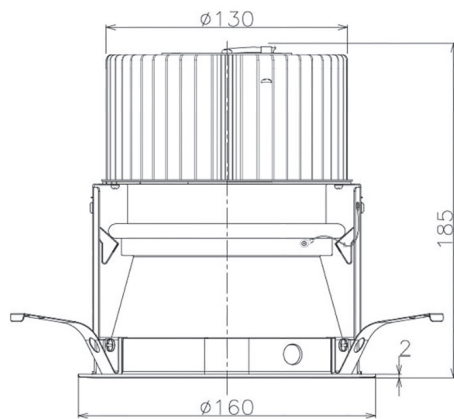

Item no. DD068-5550DW8527D-AS

Series Name: Asymmetric

With Dark Mirror Reflector

Installation	Recessed mount
Type	
Fixture wattage	55W
Beam angle	85 x 65 deg.
Color Temp.	2700K
CRI	Ra>85
Luminous	3802 lm
Body	Die-cast aluminum alloy
Body finish	N/A
Trim finish	White
Reflector finish	Dark Mirror
IP Rate	IP20
Light source	COB module
Input Voltage	AC220~240V
Dimming Type	Non-Dimmable
Certificate	CE, CCC
Cut Hole	150mm

Height (Weight)	Wide flood
78.7W	177 (1.4kg)
58.5W	177 (1.4kg)
55.0W	177 (1.4kg)
42.8W	157 (1.1kg)
36.0W	157 (1.1kg)