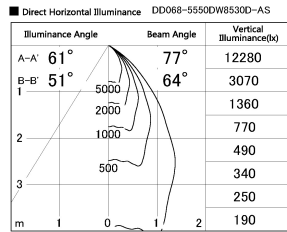

Item no. DD068-5550DW8530D-AS

Series Name: Asymmetric

With Dark Mirror Reflector

Installation	Recessed mount
Type	Asymmetric
Fixture wattage	55W
Beam angle	85 x 65 deg.
Color Temp.	3000K
CRI	Ra>85
Luminous	3960 lm
Body	Die-cast aluminum alloy
Body finish	N/A
Trim finish	White
Reflector finish	Dark Mirror
IP Rate	IP20
Light source	COB module
Input Voltage	AC220~240V
Dimming Type	Non-Dimmable
Certificate	CE, CCC
Cut Hole	150mm

Height (Weight)	Wide flood
78.7W	177 (1.4kg)
58.5W	177 (1.4kg)
55.0W	177 (1.4kg)
42.8W	157 (1.1kg)
36.0W	157 (1.1kg)