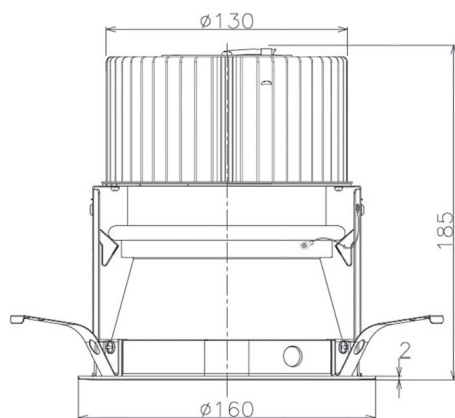

Item no. DD068-5550DW8530D-AS

Series Name: Asymmetric

With Dark Mirror Reflector

Installation	Recessed mount
Type	
Fixture wattage	55W
Beam angle	85 x 65 deg.
Color Temp.	3000K
CRI	Ra>85
Luminous	3960 lm
Body	Die-cast aluminum alloy
Body finish	N/A
Trim finish	White
Reflector finish	Dark Mirror
IP Rate	IP20
Light source	COB module
Input Voltage	AC220~240V
Dimming Type	Non-Dimmable
Certificate	CE, CCC
Cut Hole	150mm

Height (Weight)	Wide flood
78.7W	177 (1.4kg)
58.5W	177 (1.4kg)
55.0W	177 (1.4kg)
42.8W	157 (1.1kg)
36.0W	157 (1.1kg)