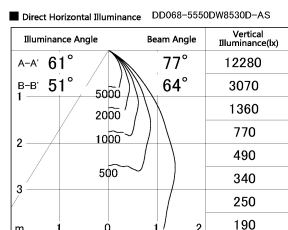

Item no. DD068-5550DW8530D-AS

Series Name: Asymmetric

With Dark Mirror Reflector

Installation	Recessed mount
Type	
Fixture wattage	55W
Beam angle	85 x 65 deg.
Color Temp.	3000K
CRI	Ra>85
Luminous	3960 lm
Body	Die-cast aluminum alloy
Body finish	N/A
Trim finish	White
Reflector finish	Dark Mirror
IP Rate	IP20
Light source	COB module
Input Voltage	AC220~240V
Dimming Type	Non-Dimmable
Certificate	CE, CCC
Cut Hole	150mm

Height (Weight)	Wide flood
78.7W	177 (1.4kg)
58.5W	177 (1.4kg)
55.0W	177 (1.4kg)
42.8W	157 (1.1kg)
36.0W	157 (1.1kg)