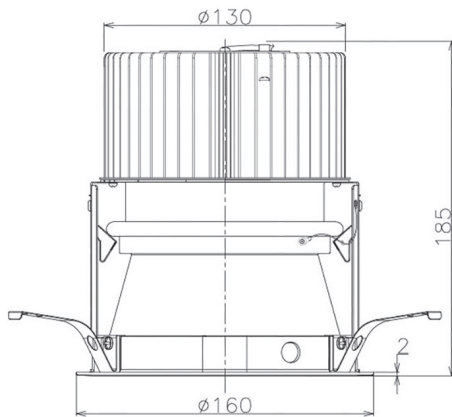

Item no. DD068-5550DW8530D-AS

Series Name: Asymmetric

With Dark Mirror Reflector

Installation	Recessed mount
Type	Asymmetric
Fixture wattage	55W
Beam angle	85 x 65 deg.
Color Temp.	3000K
CRI	Ra>85
Luminous	3960 lm
Body	Die-cast aluminum alloy
Body finish	N/A
Trim finish	White
Reflector finish	Dark Mirror
IP Rate	IP20
Light source	COB module
Input Voltage	AC220~240V
Dimming Type	Non-Dimmable
Certificate	CE, CCC
Cut Hole	150mm

Height (Weight)	Wide flood
78.7W	177 (1.4kg)
58.5W	177 (1.4kg)
55.0W	177 (1.4kg)
42.8W	157 (1.1kg)
36.0W	157 (1.1kg)