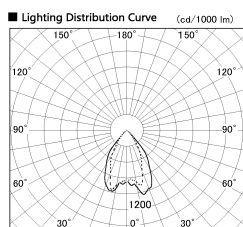

Item no. DD068-5550DW8530D-AS

Series Name: Asymmetric

With Dark Mirror Reflector

Installation	Recessed mount
Type	
Fixture wattage	55W
Beam angle	85 x 65 deg.
Color Temp.	3000K
CRI	Ra>85
Luminous	3960 lm
Body	Die-cast aluminum alloy
Body finish	N/A
Trim finish	White
Reflector finish	Dark Mirror
IP Rate	IP20
Light source	COB module
Input Voltage	AC220~240V
Dimming Type	Non-Dimmable
Certificate	CE, CCC
Cut Hole	150mm

Height (Weight)	Wide flood
78.7W	177 (1.4kg)
58.5W	177 (1.4kg)
55.0W	177 (1.4kg)
42.8W	157 (1.1kg)
36.0W	157 (1.1kg)