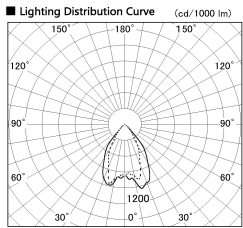

Item no. DD068-5550DW8530D-AS

Series Name: Asymmetric

With Dark Mirror Reflector

Installation	Recessed mount
Type	Asymmetric
Fixture wattage	55W
Beam angle	85 x 65 deg.
Color Temp.	3000K
CRI	Ra>85
Luminous	3960 lm
Body	Die-cast aluminum alloy
Body finish	N/A
Trim finish	White
Reflector finish	Dark Mirror
IP Rate	IP20
Light source	COB module
Input Voltage	AC220~240V
Dimming Type	Non-Dimmable
Certificate	CE, CCC
Cut Hole	150mm

Height (Weight)	Wide flood
78.7W	177 (1.4kg)
58.5W	177 (1.4kg)
55.0W	177 (1.4kg)
42.8W	157 (1.1kg)
36.0W	157 (1.1kg)