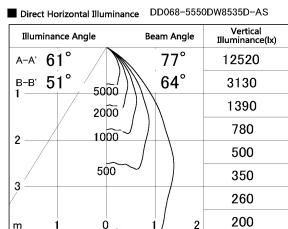

Item no. DD068-5550DW8535D-AS

Series Name: Asymmetric

With Dark Mirror Reflector

Installation	Recessed mount
Type	
Fixture wattage	55W
Beam angle	85 x 65 deg.
Color Temp.	3500K
CRI	Ra>85
Luminous	4039 lm
Body	Die-cast aluminum alloy
Body finish	N/A
Trim finish	White
Reflector finish	Dark Mirror
IP Rate	IP20
Light source	COB module
Input Voltage	AC220~240V
Dimming Type	Non-Dimmable
Certificate	CE, CCC
Cut Hole	150mm

Height (Weight)	Wide flood
78.7W	177 (1.4kg)
58.5W	177 (1.4kg)
55.0W	177 (1.4kg)
42.8W	157 (1.1kg)
36.0W	157 (1.1kg)