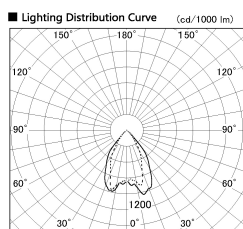

Item no. DD068-5550DW8535D-AS

Series Name: Asymmetric

With Dark Mirror Reflector

Installation	Recessed mount
Type	
Fixture wattage	55W
Beam angle	85 x 65 deg.
Color Temp.	3500K
CRI	Ra>85
Luminous	4039 lm
Body	Die-cast aluminum alloy
Body finish	N/A
Trim finish	White
Reflector finish	Dark Mirror
IP Rate	IP20
Light source	COB module
Input Voltage	AC220~240V
Dimming Type	Non-Dimmable
Certificate	CE, CCC
Cut Hole	150mm

Height (Weight)	Wide flood
78.7W	177 (1.4kg)
58.5W	177 (1.4kg)
55.0W	177 (1.4kg)
42.8W	157 (1.1kg)
36.0W	157 (1.1kg)