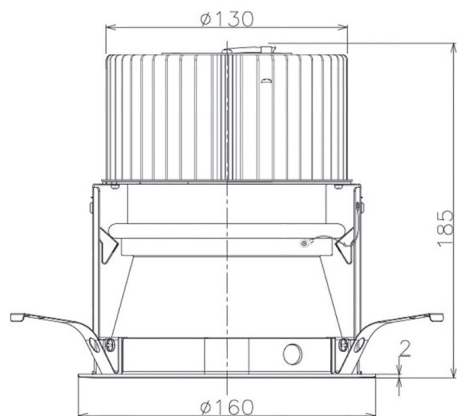

Item no. DD068-5550DW8535D-AS

Series Name: Asymmetric

With Dark Mirror Reflector

Installation	Recessed mount
Type	
Fixture wattage	55W
Beam angle	85 x 65 deg.
Color Temp.	3500K
CRI	Ra>85
Luminous	4039 lm
Body	Die-cast aluminum alloy
Body finish	N/A
Trim finish	White
Reflector finish	Dark Mirror
IP Rate	IP20
Light source	COB module
Input Voltage	AC220~240V
Dimming Type	Non-Dimmable
Certificate	CE, CCC
Cut Hole	150mm

Height (Weight)	Wide flood
78.7W	177 (1.4kg)
58.5W	177 (1.4kg)
55.0W	177 (1.4kg)
42.8W	157 (1.1kg)
36.0W	157 (1.1kg)