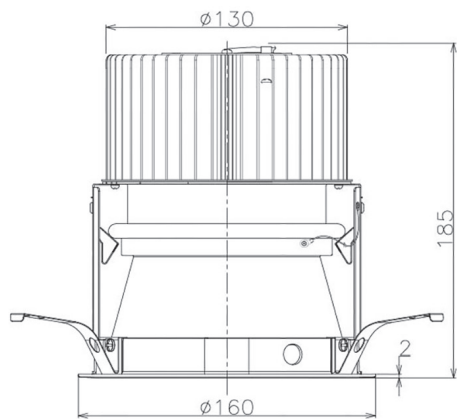

Item no. DD068-5550DW8540D-AS

Series Name: Asymmetric

With Dark Mirror Reflector

Installation	Recessed mount
Type	
Fixture wattage	55W
Beam angle	85 x 65 deg.
Color Temp.	4000K
CRI	Ra>85
Luminous	4079 lm
Body	Die-cast aluminum alloy
Body finish	N/A
Trim finish	White
Reflector finish	Dark Mirror
IP Rate	IP20
Light source	COB module
Input Voltage	AC220~240V
Dimming Type	Non-Dimmable
Certificate	CE, CCC
Cut Hole	150mm

Height (Weight)	Wide flood
78.7W	177 (1.4kg)
58.5W	177 (1.4kg)
55.0W	177 (1.4kg)
42.8W	157 (1.1kg)
36.0W	157 (1.1kg)