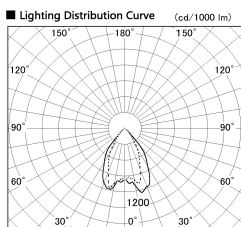

Item no. DD068-5550DW8540D-AS

Series Name: Asymmetric

With Dark Mirror Reflector

Installation	Recessed mount
Type	
Fixture wattage	55W
Beam angle	85 x 65 deg.
Color Temp.	4000K
CRI	Ra>85
Luminous	4079 lm
Body	Die-cast aluminum alloy
Body finish	N/A
Trim finish	White
Reflector finish	Dark Mirror
IP Rate	IP20
Light source	COB module
Input Voltage	AC220~240V
Dimming Type	Non-Dimmable
Certificate	CE, CCC
Cut Hole	150mm

Height (Weight)	Wide flood
78.7W	177 (1.4kg)
58.5W	177 (1.4kg)
55.0W	177 (1.4kg)
42.8W	157 (1.1kg)
36.0W	157 (1.1kg)