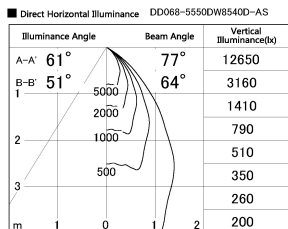

Item no. DD068-5550DW8540D-AS

Series Name: Asymmetric

With Dark Mirror Reflector

Installation	Recessed mount
Type	
Fixture wattage	55W
Beam angle	85 x 65 deg.
Color Temp.	4000K
CRI	Ra>85
Luminous	4079 lm
Body	Die-cast aluminum alloy
Body finish	N/A
Trim finish	White
Reflector finish	Dark Mirror
IP Rate	IP20
Light source	COB module
Input Voltage	AC220~240V
Dimming Type	Non-Dimmable
Certificate	CE, CCC
Cut Hole	150mm

Height (Weight)	Wide flood
78.7W	177 (1.4kg)
58.5W	177 (1.4kg)
55.0W	177 (1.4kg)
42.8W	157 (1.1kg)
36.0W	157 (1.1kg)