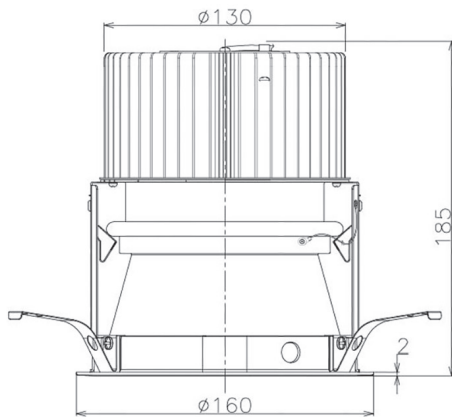

Item no. DD068-5550DW9027D-AS

Series Name: Asymmetric

With Dark Mirror Reflector

Installation	Recessed mount
Type	
Fixture wattage	55W
Beam angle	85 x 65 deg.
Color Temp.	2700K
CRI	Ra>90
Luminous	3457 lm
Body	Die-cast aluminum alloy
Body finish	N/A
Trim finish	White
Reflector finish	Dark Mirror
IP Rate	IP20
Light source	COB module
Input Voltage	AC220~240V
Dimming Type	Non-Dimmable
Certificate	CE, CCC
Cut Hole	150mm

Height (Weight)	Wide flood
78.7W	177 (1.4kg)
58.5W	177 (1.4kg)
55.0W	177 (1.4kg)
42.8W	157 (1.1kg)
36.0W	157 (1.1kg)