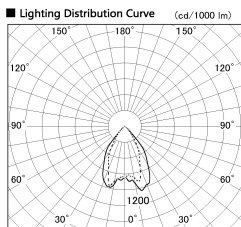

Item no. DD068-5550DW9027D-AS

Series Name: Asymmetric

With Dark Mirror Reflector

Installation	Recessed mount
Type	
Fixture wattage	55W
Beam angle	85 x 65 deg.
Color Temp.	2700K
CRI	Ra>90
Luminous	3457 lm
Body	Die-cast aluminum alloy
Body finish	N/A
Trim finish	White
Reflector finish	Dark Mirror
IP Rate	IP20
Light source	COB module
Input Voltage	AC220~240V
Dimming Type	Non-Dimmable
Certificate	CE, CCC
Cut Hole	150mm

Height (Weight)	Wide flood
78.7W	177 (1.4kg)
58.5W	177 (1.4kg)
55.0W	177 (1.4kg)
42.8W	157 (1.1kg)
36.0W	157 (1.1kg)