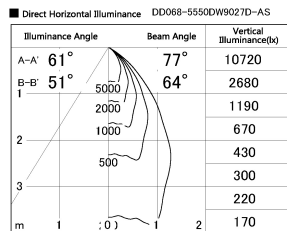

Item no. DD068-5550DW9027D-AS

Series Name: Asymmetric

With Dark Mirror Reflector

Installation	Recessed mount
Type	
Fixture wattage	55W
Beam angle	85 x 65 deg.
Color Temp.	2700K
CRI	Ra>90
Luminous	3457 lm
Body	Die-cast aluminum alloy
Body finish	N/A
Trim finish	White
Reflector finish	Dark Mirror
IP Rate	IP20
Light source	COB module
Input Voltage	AC220~240V
Dimming Type	Non-Dimmable
Certificate	CE, CCC
Cut Hole	150mm

Height (Weight)	Wide flood
78.7W	177 (1.4kg)
58.5W	177 (1.4kg)
55.0W	177 (1.4kg)
42.8W	157 (1.1kg)
36.0W	157 (1.1kg)