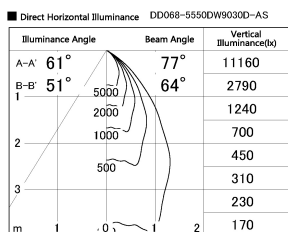

Item no. DD068-5550DW9030D-AS

Series Name: Asymmetric

With Dark Mirror Reflector

Installation	Recessed mount
Type	
Fixture wattage	55W
Beam angle	85 x 65 deg.
Color Temp.	3000K
CRI	Ra>90
Luminous	3601 lm
Body	Die-cast aluminum alloy
Body finish	N/A
Trim finish	White
Reflector finish	Dark Mirror
IP Rate	IP20
Light source	COB module
Input Voltage	AC220~240V
Dimming Type	Non-Dimmable
Certificate	CE, CCC
Cut Hole	150mm

Height (Weight)	Wide flood
78.7W	177 (1.4kg)
58.5W	177 (1.4kg)
55.0W	177 (1.4kg)
42.8W	157 (1.1kg)
36.0W	157 (1.1kg)