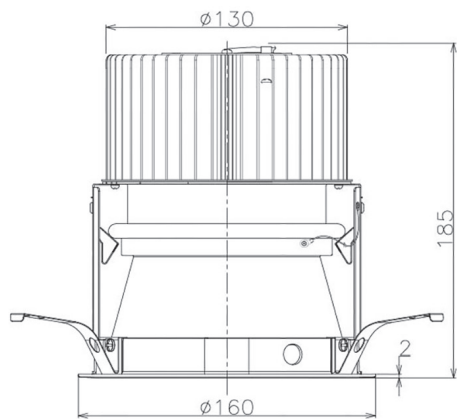

Item no. DD068-5550DW9030D-AS

Series Name: Asymmetric

With Dark Mirror Reflector

Installation	Recessed mount
Type	
Fixture wattage	55W
Beam angle	85 x 65 deg.
Color Temp.	3000K
CRI	Ra>90
Luminous	3601 lm
Body	Die-cast aluminum alloy
Body finish	N/A
Trim finish	White
Reflector finish	Dark Mirror
IP Rate	IP20
Light source	COB module
Input Voltage	AC220~240V
Dimming Type	Non-Dimmable
Certificate	CE, CCC
Cut Hole	150mm

Height (Weight)	Wide flood
78.7W	177 (1.4kg)
58.5W	177 (1.4kg)
55.0W	177 (1.4kg)
42.8W	157 (1.1kg)
36.0W	157 (1.1kg)