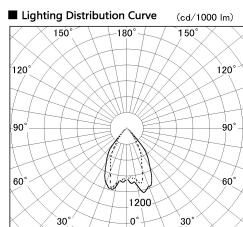

Item no. DD068-5550DW9030D-AS

Series Name: Asymmetric

With Dark Mirror Reflector

Installation	Recessed mount
Type	
Fixture wattage	55W
Beam angle	85 x 65 deg.
Color Temp.	3000K
CRI	Ra>90
Luminous	3601 lm
Body	Die-cast aluminum alloy
Body finish	N/A
Trim finish	White
Reflector finish	Dark Mirror
IP Rate	IP20
Light source	COB module
Input Voltage	AC220~240V
Dimming Type	Non-Dimmable
Certificate	CE, CCC
Cut Hole	150mm

Height (Weight)	Wide flood
78.7W	177 (1.4kg)
58.5W	177 (1.4kg)
55.0W	177 (1.4kg)
42.8W	157 (1.1kg)
36.0W	157 (1.1kg)