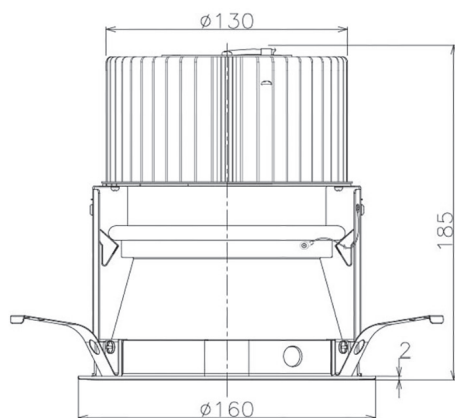

Item no. DD068-5550MW8027D-AS

Series Name: Asymmetric

Installation	Recessed mount
Type	Asymmetric
Fixture wattage	55W
Beam angle	85 x 65 deg.
Color Temp.	2700K
CRI	Ra>80
Luminous	4234 lm
Body	Die-cast aluminum alloy
Body finish	N/A
Trim finish	White
Reflector finish	Mirror
IP Rate	IP20
Light source	COB module
Input Voltage	AC220~240V
Dimming Type	Non-Dimmable
Certificate	CE, CCC
Cut Hole	150mm

Height (Weight)	Wide flood
78.7W	177 (1.4kg)
58.5W	177 (1.4kg)
55.0W	177 (1.4kg)
42.8W	157 (1.1kg)
36.0W	157 (1.1kg)