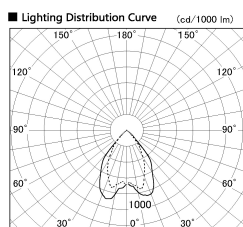

Item no. DD068-5550MW8027D-AS

Series Name: Asymmetric

Installation	Recessed mount
Type	Asymmetric
Fixture wattage	55W
Beam angle	85 x 65 deg.
Color Temp.	2700K
CRI	Ra>80
Luminous	4234 lm
Body	Die-cast aluminum alloy
Body finish	N/A
Trim finish	White
Reflector finish	Mirror
IP Rate	IP20
Light source	COB module
Input Voltage	AC220~240V
Dimming Type	Non-Dimmable
Certificate	CE, CCC
Cut Hole	150mm

Height (Weight)	Wide flood
78.7W	177 (1.4kg)
58.5W	177 (1.4kg)
55.0W	177 (1.4kg)
42.8W	157 (1.1kg)
36.0W	157 (1.1kg)