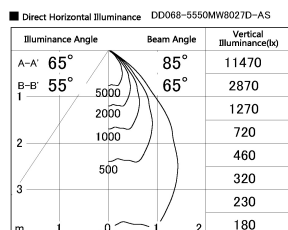

Item no. DD068-5550MW8027D-AS

Series Name: Asymmetric

Installation	Recessed mount
Type	Asymmetric
Fixture wattage	55W
Beam angle	85 x 65 deg.
Color Temp.	2700K
CRI	Ra>80
Luminous	4234 lm
Body	Die-cast aluminum alloy
Body finish	N/A
Trim finish	White
Reflector finish	Mirror
IP Rate	IP20
Light source	COB module
Input Voltage	AC220~240V
Dimming Type	Non-Dimmable
Certificate	CE, CCC
Cut Hole	150mm

Height (Weight)	Wide flood
78.7W	177 (1.4kg)
58.5W	177 (1.4kg)
55.0W	177 (1.4kg)
42.8W	157 (1.1kg)
36.0W	157 (1.1kg)