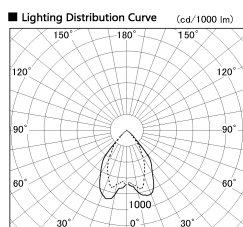

Item no. DD068-5550MW8030D-AS

Series Name: Asymmetric

Installation	Recessed mount
Type	
Fixture wattage	55W
Beam angle	85 x 65 deg.
Color Temp.	3000K
CRI	Ra>80
Luminous	4410 lm
Body	Die-cast aluminum alloy
Body finish	N/A
Trim finish	White
Reflector finish	Mirror
IP Rate	IP20
Light source	COB module
Input Voltage	AC220~240V
Dimming Type	Non-Dimmable
Certificate	CE, CCC
Cut Hole	150mm

■ Direct Horizontal Illuminance DD068-5550MW8030D-AS

Illuminance Angle	Beam Angle	Vertical Illuminance (lx)
A-A' 65°	85°	11950
B-B' 55°	65°	2990
1		1330
2		750
3		480
		330
		240
m	1 0 1 2	190

Height (Weight)	Wide flood
78.7W	177 (1.4kg)
58.5W	177 (1.4kg)
55.0W	177 (1.4kg)
42.8W	157 (1.1kg)
36.0W	157 (1.1kg)