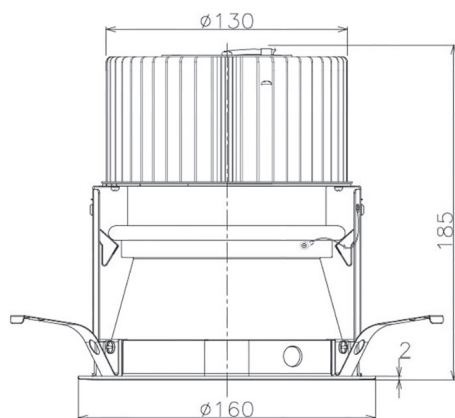

Item no. DD068-5550MW8030D-AS

Series Name: Asymmetric

Installation	Recessed mount
Type	
Fixture wattage	55W
Beam angle	85 x 65 deg.
Color Temp.	3000K
CRI	Ra>80
Luminous	4410 lm
Body	Die-cast aluminum alloy
Body finish	N/A
Trim finish	White
Reflector finish	Mirror
IP Rate	IP20
Light source	COB module
Input Voltage	AC220~240V
Dimming Type	Non-Dimmable
Certificate	CE, CCC
Cut Hole	150mm

■ Direct Horizontal Illuminance DD068-5550MW8030D-AS

Illuminance Angle	Beam Angle	Vertical Illuminance (lx)
A-A' 65°	85°	11950
B-B' 55°	65°	2990
1		1330
2		750
3		480
		330
		240
m	1 0 1 2	190

Height (Weight)	Wide flood
78.7W	177 (1.4kg)
58.5W	177 (1.4kg)
55.0W	177 (1.4kg)
42.8W	157 (1.1kg)
36.0W	157 (1.1kg)