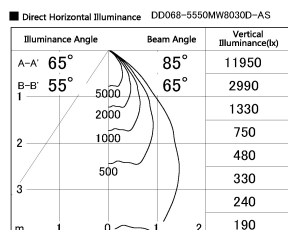

Item no. DD068-5550MW8030D-AS

Series Name: Asymmetric

Installation	Recessed mount
Type	Asymmetric
Fixture wattage	55W
Beam angle	85 x 65 deg.
Color Temp.	3000K
CRI	Ra>80
Luminous	4410 lm
Body	Die-cast aluminum alloy
Body finish	N/A
Trim finish	White
Reflector finish	Mirror
IP Rate	IP20
Light source	COB module
Input Voltage	AC220~240V
Dimming Type	Non-Dimmable
Certificate	CE, CCC
Cut Hole	150mm

Height (Weight)	Wide flood
78.7W	177 (1.4kg)
58.5W	177 (1.4kg)
55.0W	177 (1.4kg)
42.8W	157 (1.1kg)
36.0W	157 (1.1kg)