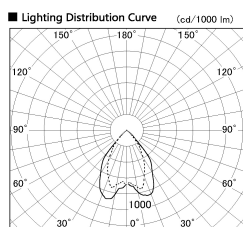

Item no. DD068-5550MW8030D-AS

Series Name: Asymmetric

Installation	Recessed mount
Type	Asymmetric
Fixture wattage	55W
Beam angle	85 x 65 deg.
Color Temp.	3000K
CRI	Ra>80
Luminous	4410 lm
Body	Die-cast aluminum alloy
Body finish	N/A
Trim finish	White
Reflector finish	Mirror
IP Rate	IP20
Light source	COB module
Input Voltage	AC220~240V
Dimming Type	Non-Dimmable
Certificate	CE, CCC
Cut Hole	150mm

Height (Weight)	Wide flood
78.7W	177 (1.4kg)
58.5W	177 (1.4kg)
55.0W	177 (1.4kg)
42.8W	157 (1.1kg)
36.0W	157 (1.1kg)