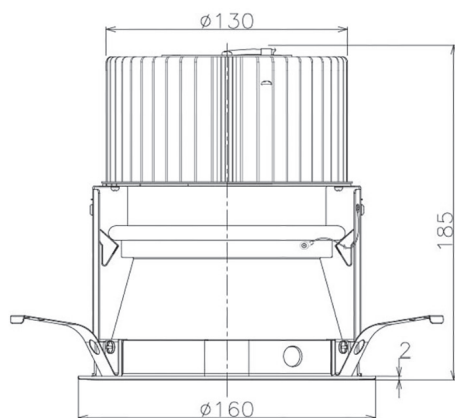

Item no. DD068-5550MW8030D-AS

Series Name: Asymmetric

Installation	Recessed mount
Type	Asymmetric
Fixture wattage	55W
Beam angle	85 x 65 deg.
Color Temp.	3000K
CRI	Ra>80
Luminous	4410 lm
Body	Die-cast aluminum alloy
Body finish	N/A
Trim finish	White
Reflector finish	Mirror
IP Rate	IP20
Light source	COB module
Input Voltage	AC220~240V
Dimming Type	Non-Dimmable
Certificate	CE, CCC
Cut Hole	150mm

Height (Weight)	Wide flood
78.7W	177 (1.4kg)
58.5W	177 (1.4kg)
55.0W	177 (1.4kg)
42.8W	157 (1.1kg)
36.0W	157 (1.1kg)