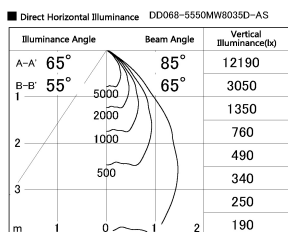

Item no. DD068-5550MW8035D-AS

Series Name: Asymmetric

Installation	Recessed mount
Type	Asymmetric
Fixture wattage	55W
Beam angle	85 x 65 deg.
Color Temp.	3500K
CRI	Ra>80
Luminous	4498 lm
Body	Die-cast aluminum alloy
Body finish	N/A
Trim finish	White
Reflector finish	Mirror
IP Rate	IP20
Light source	COB module
Input Voltage	AC220~240V
Dimming Type	Non-Dimmable
Certificate	CE, CCC
Cut Hole	150mm

Height (Weight)	Wide flood
78.7W	177 (1.4kg)
58.5W	177 (1.4kg)
55.0W	177 (1.4kg)
42.8W	157 (1.1kg)
36.0W	157 (1.1kg)