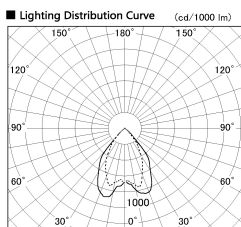

Item no. DD068-5550MW8035D-AS

Series Name: Asymmetric

Installation	Recessed mount
Type	Asymmetric
Fixture wattage	55W
Beam angle	85 x 65 deg.
Color Temp.	3500K
CRI	Ra>80
Luminous	4498 lm
Body	Die-cast aluminum alloy
Body finish	N/A
Trim finish	White
Reflector finish	Mirror
IP Rate	IP20
Light source	COB module
Input Voltage	AC220~240V
Dimming Type	Non-Dimmable
Certificate	CE, CCC
Cut Hole	150mm

Height (Weight)	Wide flood
78.7W	177 (1.4kg)
58.5W	177 (1.4kg)
55.0W	177 (1.4kg)
42.8W	157 (1.1kg)
36.0W	157 (1.1kg)