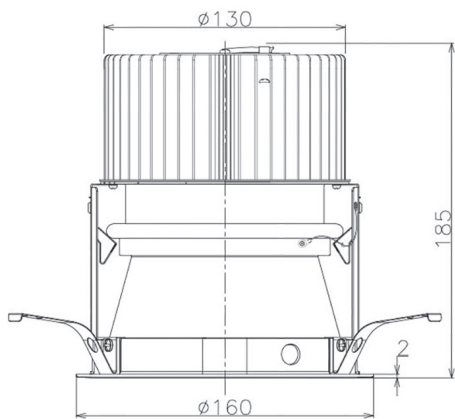

Item no. DD068-5550MW8035D-AS

Series Name: Asymmetric

Installation	Recessed mount
Type	Asymmetric
Fixture wattage	55W
Beam angle	85 x 65 deg.
Color Temp.	3500K
CRI	Ra>80
Luminous	4498 lm
Body	Die-cast aluminum alloy
Body finish	N/A
Trim finish	White
Reflector finish	Mirror
IP Rate	IP20
Light source	COB module
Input Voltage	AC220~240V
Dimming Type	Non-Dimmable
Certificate	CE, CCC
Cut Hole	150mm

Height (Weight)	Wide flood
78.7W	177 (1.4kg)
58.5W	177 (1.4kg)
55.0W	177 (1.4kg)
42.8W	157 (1.1kg)
36.0W	157 (1.1kg)