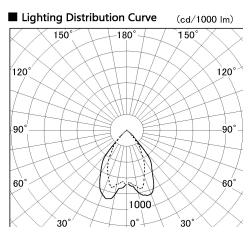

Item no. DD068-5550MW8035D-AS

Series Name: Asymmetric

Installation	Recessed mount
Type	
Fixture wattage	55W
Beam angle	85 x 65 deg.
Color Temp.	3500K
CRI	Ra>80
Luminous	4498 lm
Body	Die-cast aluminum alloy
Body finish	N/A
Trim finish	White
Reflector finish	Mirror
IP Rate	IP20
Light source	COB module
Input Voltage	AC220~240V
Dimming Type	Non-Dimmable
Certificate	CE, CCC
Cut Hole	150mm

Height (Weight)	Wide flood
78.7W	177 (1.4kg)
58.5W	177 (1.4kg)
55.0W	177 (1.4kg)
42.8W	157 (1.1kg)
36.0W	157 (1.1kg)