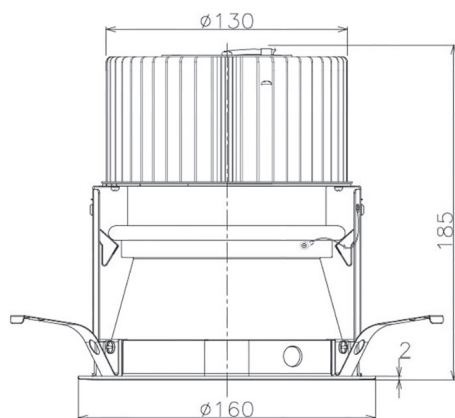

Item no. DD068-5550MW8035D-AS

Series Name: Asymmetric

Installation	Recessed mount
Type	
Fixture wattage	55W
Beam angle	85 x 65 deg.
Color Temp.	3500K
CRI	Ra>80
Luminous	4498 lm
Body	Die-cast aluminum alloy
Body finish	N/A
Trim finish	White
Reflector finish	Mirror
IP Rate	IP20
Light source	COB module
Input Voltage	AC220~240V
Dimming Type	Non-Dimmable
Certificate	CE, CCC
Cut Hole	150mm

Height (Weight)	Wide flood
78.7W	177 (1.4kg)
58.5W	177 (1.4kg)
55.0W	177 (1.4kg)
42.8W	157 (1.1kg)
36.0W	157 (1.1kg)