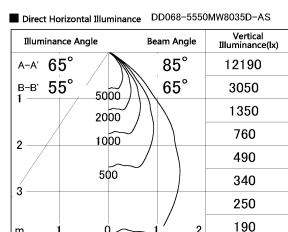

Item no. DD068-5550MW8035D-AS

Series Name: Asymmetric

Installation	Recessed mount
Type	
Fixture wattage	55W
Beam angle	85 x 65 deg.
Color Temp.	3500K
CRI	Ra>80
Luminous	4498 lm
Body	Die-cast aluminum alloy
Body finish	N/A
Trim finish	White
Reflector finish	Mirror
IP Rate	IP20
Light source	COB module
Input Voltage	AC220~240V
Dimming Type	Non-Dimmable
Certificate	CE, CCC
Cut Hole	150mm

Height (Weight)	Wide flood
78.7W	177 (1.4kg)
58.5W	177 (1.4kg)
55.0W	177 (1.4kg)
42.8W	157 (1.1kg)
36.0W	157 (1.1kg)