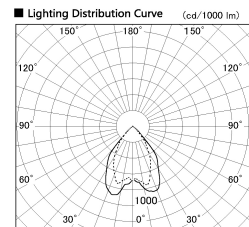

Item no. DD068-5550MW8040D-AS

Series Name: Asymmetric

| | |
|------------------|-------------------------|
| Installation | Recessed mount |
| Type | Asymmetric |
| Fixture wattage | 55W |
| Beam angle | 85 x 65 deg. |
| Color Temp. | 4000K |
| CRI | Ra>80 |
| Luminous | 4542 lm |
| Body | Die-cast aluminum alloy |
| Body finish | N/A |
| Trim finish | White |
| Reflector finish | Mirror |
| IP Rate | IP20 |
| Light source | COB module |
| Input Voltage | AC220~240V |
| Dimming Type | Non-Dimmable |
| Certificate | CE, CCC |
| Cut Hole | 150mm |

| Height (Weight) | Wide flood |
|-----------------|-------------|
| 78.7W | 177 (1.4kg) |
| 58.5W | 177 (1.4kg) |
| 55.0W | 177 (1.4kg) |
| 42.8W | 157 (1.1kg) |
| 36.0W | 157 (1.1kg) |