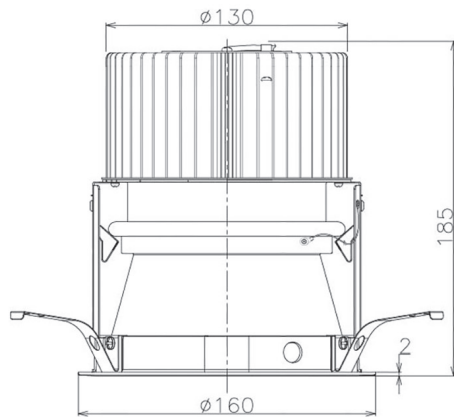

Item no. DD068-5550MW8040D-AS

Series Name: Asymmetric

Installation	Recessed mount
Type	
Fixture wattage	55W
Beam angle	85 x 65 deg.
Color Temp.	4000K
CRI	Ra>80
Luminous	4542 lm
Body	Die-cast aluminum alloy
Body finish	N/A
Trim finish	White
Reflector finish	Mirror
IP Rate	IP20
Light source	COB module
Input Voltage	AC220~240V
Dimming Type	Non-Dimmable
Certificate	CE, CCC
Cut Hole	150mm

Height (Weight)	Wide flood
78.7W	177 (1.4kg)
58.5W	177 (1.4kg)
55.0W	177 (1.4kg)
42.8W	157 (1.1kg)
36.0W	157 (1.1kg)