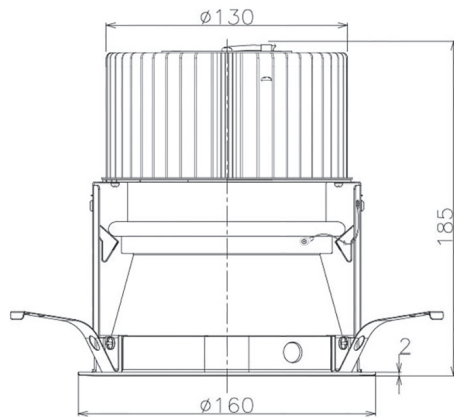

Item no. DD068-5550MW8040D-AS

Series Name: Asymmetric

| | |
|------------------|-------------------------|
| Installation | Recessed mount |
| Type | Asymmetric |
| Fixture wattage | 55W |
| Beam angle | 85 x 65 deg. |
| Color Temp. | 4000K |
| CRI | Ra>80 |
| Luminous | 4542 lm |
| Body | Die-cast aluminum alloy |
| Body finish | N/A |
| Trim finish | White |
| Reflector finish | Mirror |
| IP Rate | IP20 |
| Light source | COB module |
| Input Voltage | AC220~240V |
| Dimming Type | Non-Dimmable |
| Certificate | CE, CCC |
| Cut Hole | 150mm |

| Height (Weight) | Wide flood |
|-----------------|-------------|
| 78.7W | 177 (1.4kg) |
| 58.5W | 177 (1.4kg) |
| 55.0W | 177 (1.4kg) |
| 42.8W | 157 (1.1kg) |
| 36.0W | 157 (1.1kg) |