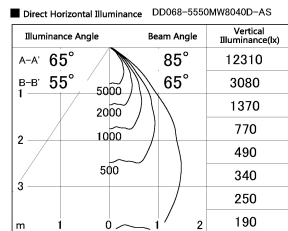

Item no. DD068-5550MW8040D-AS

Series Name: Asymmetric

| | |
|------------------|-------------------------|
| Installation | Recessed mount |
| Type | Asymmetric |
| Fixture wattage | 55W |
| Beam angle | 85 x 65 deg. |
| Color Temp. | 4000K |
| CRI | Ra>80 |
| Luminous | 4542 lm |
| Body | Die-cast aluminum alloy |
| Body finish | N/A |
| Trim finish | White |
| Reflector finish | Mirror |
| IP Rate | IP20 |
| Light source | COB module |
| Input Voltage | AC220~240V |
| Dimming Type | Non-Dimmable |
| Certificate | CE, CCC |
| Cut Hole | 150mm |

| Height (Weight) | Wide flood |
|-----------------|-------------|
| 78.7W | 177 (1.4kg) |
| 58.5W | 177 (1.4kg) |
| 55.0W | 177 (1.4kg) |
| 42.8W | 157 (1.1kg) |
| 36.0W | 157 (1.1kg) |