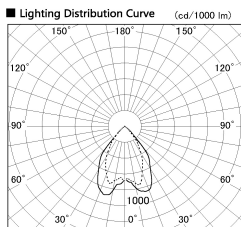

Item no. DD068-5550MW8040D-AS

Series Name: Asymmetric

Installation	Recessed mount
Type	
Fixture wattage	55W
Beam angle	85 x 65 deg.
Color Temp.	4000K
CRI	Ra>80
Luminous	4542 lm
Body	Die-cast aluminum alloy
Body finish	N/A
Trim finish	White
Reflector finish	Mirror
IP Rate	IP20
Light source	COB module
Input Voltage	AC220~240V
Dimming Type	Non-Dimmable
Certificate	CE, CCC
Cut Hole	150mm

Height (Weight)	Wide flood
78.7W	177 (1.4kg)
58.5W	177 (1.4kg)
55.0W	177 (1.4kg)
42.8W	157 (1.1kg)
36.0W	157 (1.1kg)