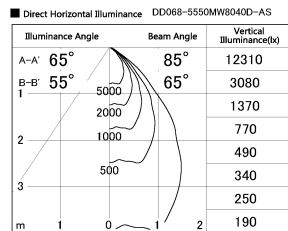

Item no. DD068-5550MW8040D-AS

Series Name: Asymmetric

Installation	Recessed mount
Type	
Fixture wattage	55W
Beam angle	85 x 65 deg.
Color Temp.	4000K
CRI	Ra>80
Luminous	4542 lm
Body	Die-cast aluminum alloy
Body finish	N/A
Trim finish	White
Reflector finish	Mirror
IP Rate	IP20
Light source	COB module
Input Voltage	AC220~240V
Dimming Type	Non-Dimmable
Certificate	CE, CCC
Cut Hole	150mm

Height (Weight)	Wide flood
78.7W	177 (1.4kg)
58.5W	177 (1.4kg)
55.0W	177 (1.4kg)
42.8W	157 (1.1kg)
36.0W	157 (1.1kg)