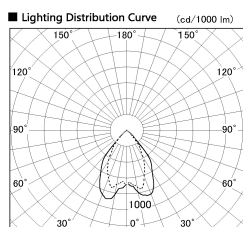

Item no. DD068-5550MW8527D-AS

Series Name: Asymmetric

Installation	Recessed mount
Type	
Fixture wattage	55W
Beam angle	85 x 65 deg.
Color Temp.	2700K
CRI	Ra>85
Luminous	3980 lm
Body	Die-cast aluminum alloy
Body finish	N/A
Trim finish	White
Reflector finish	Mirror
IP Rate	IP20
Light source	COB module
Input Voltage	AC220~240V
Dimming Type	Non-Dimmable
Certificate	CE, CCC
Cut Hole	150mm

Height (Weight)	Wide flood
78.7W	177 (1.4kg)
58.5W	177 (1.4kg)
55.0W	177 (1.4kg)
42.8W	157 (1.1kg)
36.0W	157 (1.1kg)