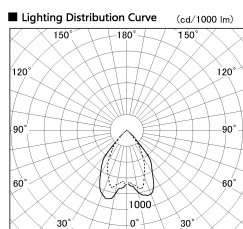

Item no. DD068-5550MW8527D-AS

Series Name: Asymmetric

Installation	Recessed mount
Type	Asymmetric
Fixture wattage	55W
Beam angle	85 x 65 deg.
Color Temp.	2700K
CRI	Ra>85
Luminous	3980 lm
Body	Die-cast aluminum alloy
Body finish	N/A
Trim finish	White
Reflector finish	Mirror
IP Rate	IP20
Light source	COB module
Input Voltage	AC220~240V
Dimming Type	Non-Dimmable
Certificate	CE, CCC
Cut Hole	150mm

Height (Weight)	Wide flood
78.7W	177 (1.4kg)
58.5W	177 (1.4kg)
55.0W	177 (1.4kg)
42.8W	157 (1.1kg)
36.0W	157 (1.1kg)