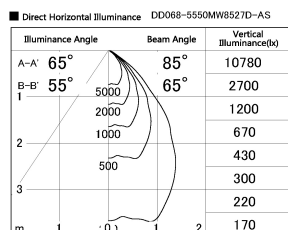

Item no. DD068-5550MW8527D-AS

Series Name: Asymmetric

Installation	Recessed mount
Type	
Fixture wattage	55W
Beam angle	85 x 65 deg.
Color Temp.	2700K
CRI	Ra>85
Luminous	3980 lm
Body	Die-cast aluminum alloy
Body finish	N/A
Trim finish	White
Reflector finish	Mirror
IP Rate	IP20
Light source	COB module
Input Voltage	AC220~240V
Dimming Type	Non-Dimmable
Certificate	CE, CCC
Cut Hole	150mm

Height (Weight)	Wide flood
78.7W	177 (1.4kg)
58.5W	177 (1.4kg)
55.0W	177 (1.4kg)
42.8W	157 (1.1kg)
36.0W	157 (1.1kg)