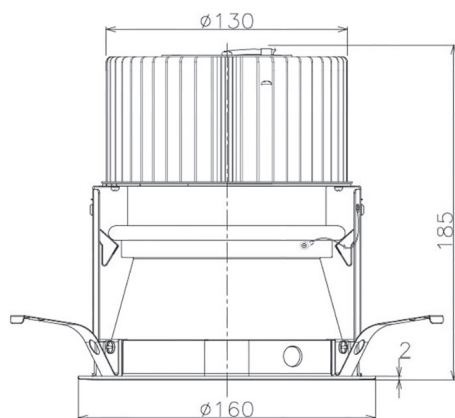

Item no. DD068-5550MW8527D-AS

Series Name: Asymmetric

Installation	Recessed mount
Type	
Fixture wattage	55W
Beam angle	85 x 65 deg.
Color Temp.	2700K
CRI	Ra>85
Luminous	3980 lm
Body	Die-cast aluminum alloy
Body finish	N/A
Trim finish	White
Reflector finish	Mirror
IP Rate	IP20
Light source	COB module
Input Voltage	AC220~240V
Dimming Type	Non-Dimmable
Certificate	CE, CCC
Cut Hole	150mm

Height (Weight)	Wide flood
78.7W	177 (1.4kg)
58.5W	177 (1.4kg)
55.0W	177 (1.4kg)
42.8W	157 (1.1kg)
36.0W	157 (1.1kg)