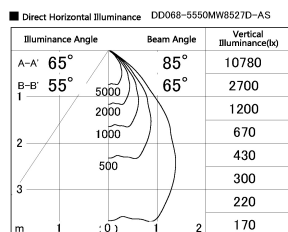

Item no. DD068-5550MW8527D-AS

Series Name: Asymmetric

Installation	Recessed mount
Type	Asymmetric
Fixture wattage	55W
Beam angle	85 x 65 deg.
Color Temp.	2700K
CRI	Ra>85
Luminous	3980 lm
Body	Die-cast aluminum alloy
Body finish	N/A
Trim finish	White
Reflector finish	Mirror
IP Rate	IP20
Light source	COB module
Input Voltage	AC220~240V
Dimming Type	Non-Dimmable
Certificate	CE, CCC
Cut Hole	150mm

Height (Weight)	Wide flood
78.7W	177 (1.4kg)
58.5W	177 (1.4kg)
55.0W	177 (1.4kg)
42.8W	157 (1.1kg)
36.0W	157 (1.1kg)