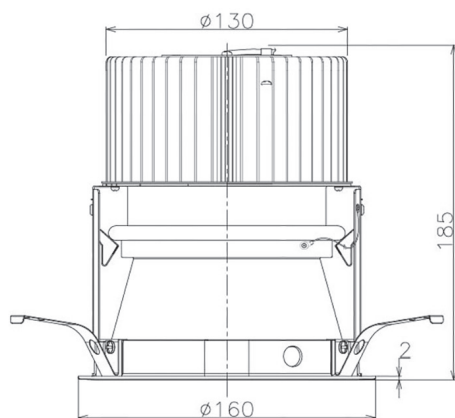

Item no. DD068-5550MW8527D-AS

Series Name: Asymmetric

Installation	Recessed mount
Type	Asymmetric
Fixture wattage	55W
Beam angle	85 x 65 deg.
Color Temp.	2700K
CRI	Ra>85
Luminous	3980 lm
Body	Die-cast aluminum alloy
Body finish	N/A
Trim finish	White
Reflector finish	Mirror
IP Rate	IP20
Light source	COB module
Input Voltage	AC220~240V
Dimming Type	Non-Dimmable
Certificate	CE, CCC
Cut Hole	150mm

Height (Weight)	Wide flood
78.7W	177 (1.4kg)
58.5W	177 (1.4kg)
55.0W	177 (1.4kg)
42.8W	157 (1.1kg)
36.0W	157 (1.1kg)