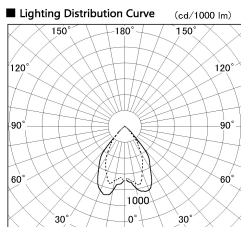

Item no. DD068-5550MW8530D-AS

Series Name: Asymmetric

Installation	Recessed mount
Type	
Fixture wattage	55W
Beam angle	85 x 65 deg.
Color Temp.	3000K
CRI	Ra>85
Luminous	4145 lm
Body	Die-cast aluminum alloy
Body finish	N/A
Trim finish	White
Reflector finish	Mirror
IP Rate	IP20
Light source	COB module
Input Voltage	AC220~240V
Dimming Type	Non-Dimmable
Certificate	CE, CCC
Cut Hole	150mm

Height (Weight)	Wide flood
78.7W	177 (1.4kg)
58.5W	177 (1.4kg)
55.0W	177 (1.4kg)
42.8W	157 (1.1kg)
36.0W	157 (1.1kg)