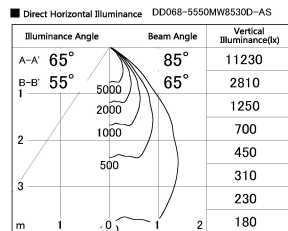

Item no. DD068-5550MW8530D-AS

Series Name: Asymmetric

Installation	Recessed mount
Type	
Fixture wattage	55W
Beam angle	85 x 65 deg.
Color Temp.	3000K
CRI	Ra>85
Luminous	4145 lm
Body	Die-cast aluminum alloy
Body finish	N/A
Trim finish	White
Reflector finish	Mirror
IP Rate	IP20
Light source	COB module
Input Voltage	AC220~240V
Dimming Type	Non-Dimmable
Certificate	CE, CCC
Cut Hole	150mm

Height (Weight)	Wide flood
78.7W	177 (1.4kg)
58.5W	177 (1.4kg)
55.0W	177 (1.4kg)
42.8W	157 (1.1kg)
36.0W	157 (1.1kg)