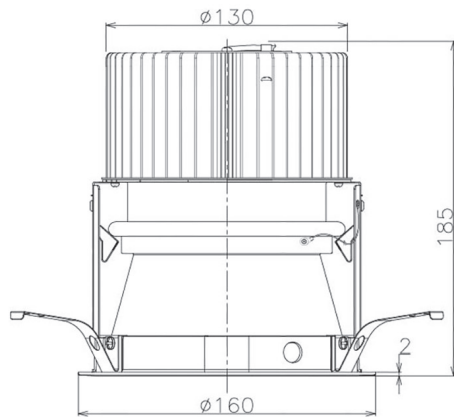

Item no. DD068-5550MW8530D-AS

Series Name: Asymmetric

Installation	Recessed mount
Type	
Fixture wattage	55W
Beam angle	85 x 65 deg.
Color Temp.	3000K
CRI	Ra>85
Luminous	4145 lm
Body	Die-cast aluminum alloy
Body finish	N/A
Trim finish	White
Reflector finish	Mirror
IP Rate	IP20
Light source	COB module
Input Voltage	AC220~240V
Dimming Type	Non-Dimmable
Certificate	CE, CCC
Cut Hole	150mm

Height (Weight)	Wide flood
78.7W	177 (1.4kg)
58.5W	177 (1.4kg)
55.0W	177 (1.4kg)
42.8W	157 (1.1kg)
36.0W	157 (1.1kg)