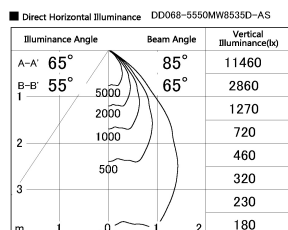

Item no. DD068-5550MW8535D-AS

Series Name: Asymmetric

Installation	Recessed mount
Type	
Fixture wattage	55W
Beam angle	85 x 65 deg.
Color Temp.	3500K
CRI	Ra>85
Luminous	4228 lm
Body	Die-cast aluminum alloy
Body finish	N/A
Trim finish	White
Reflector finish	Mirror
IP Rate	IP20
Light source	COB module
Input Voltage	AC220~240V
Dimming Type	Non-Dimmable
Certificate	CE, CCC
Cut Hole	150mm

Height (Weight)	Wide flood
78.7W	177 (1.4kg)
58.5W	177 (1.4kg)
55.0W	177 (1.4kg)
42.8W	157 (1.1kg)
36.0W	157 (1.1kg)