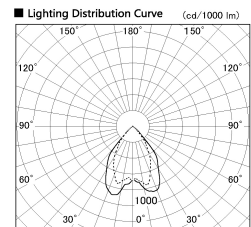

Item no. DD068-5550MW8535D-AS

Series Name: Asymmetric

Installation	Recessed mount
Type	Asymmetric
Fixture wattage	55W
Beam angle	85 x 65 deg.
Color Temp.	3500K
CRI	Ra>85
Luminous	4228 lm
Body	Die-cast aluminum alloy
Body finish	N/A
Trim finish	White
Reflector finish	Mirror
IP Rate	IP20
Light source	COB module
Input Voltage	AC220~240V
Dimming Type	Non-Dimmable
Certificate	CE, CCC
Cut Hole	150mm

Height (Weight)	Wide flood
78.7W	177 (1.4kg)
58.5W	177 (1.4kg)
55.0W	177 (1.4kg)
42.8W	157 (1.1kg)
36.0W	157 (1.1kg)