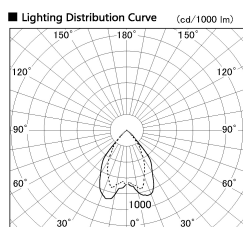

Item no. DD068-5550MW8535D-AS

Series Name: Asymmetric

Installation	Recessed mount
Type	
Fixture wattage	55W
Beam angle	85 x 65 deg.
Color Temp.	3500K
CRI	Ra>85
Luminous	4228 lm
Body	Die-cast aluminum alloy
Body finish	N/A
Trim finish	White
Reflector finish	Mirror
IP Rate	IP20
Light source	COB module
Input Voltage	AC220~240V
Dimming Type	Non-Dimmable
Certificate	CE, CCC
Cut Hole	150mm

Height (Weight)	Wide flood
78.7W	177 (1.4kg)
58.5W	177 (1.4kg)
55.0W	177 (1.4kg)
42.8W	157 (1.1kg)
36.0W	157 (1.1kg)