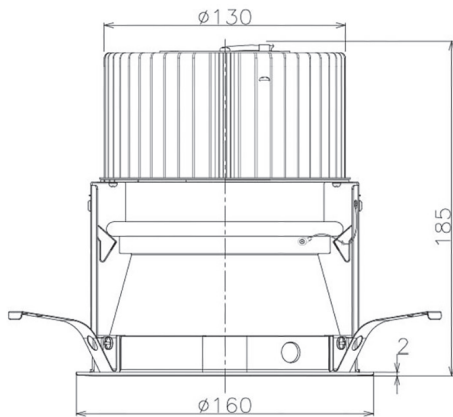

Item no. DD068-5550MW8535D-AS

Series Name: Asymmetric

Installation	Recessed mount
Type	Asymmetric
Fixture wattage	55W
Beam angle	85 x 65 deg.
Color Temp.	3500K
CRI	Ra>85
Luminous	4228 lm
Body	Die-cast aluminum alloy
Body finish	N/A
Trim finish	White
Reflector finish	Mirror
IP Rate	IP20
Light source	COB module
Input Voltage	AC220~240V
Dimming Type	Non-Dimmable
Certificate	CE, CCC
Cut Hole	150mm

Height (Weight)	Wide flood
78.7W	177 (1.4kg)
58.5W	177 (1.4kg)
55.0W	177 (1.4kg)
42.8W	157 (1.1kg)
36.0W	157 (1.1kg)