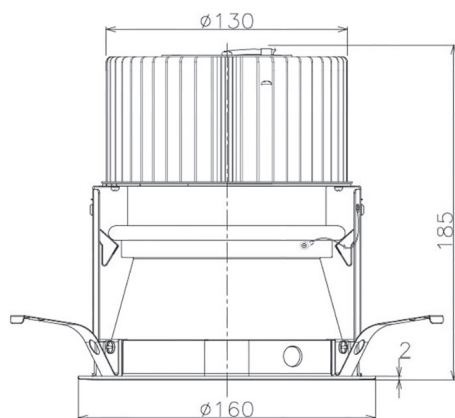

Item no. DD068-5550MW8535D-AS

Series Name: Asymmetric

Installation	Recessed mount
Type	
Fixture wattage	55W
Beam angle	85 x 65 deg.
Color Temp.	3500K
CRI	Ra>85
Luminous	4228 lm
Body	Die-cast aluminum alloy
Body finish	N/A
Trim finish	White
Reflector finish	Mirror
IP Rate	IP20
Light source	COB module
Input Voltage	AC220~240V
Dimming Type	Non-Dimmable
Certificate	CE, CCC
Cut Hole	150mm

Height (Weight)	Wide flood
78.7W	177 (1.4kg)
58.5W	177 (1.4kg)
55.0W	177 (1.4kg)
42.8W	157 (1.1kg)
36.0W	157 (1.1kg)