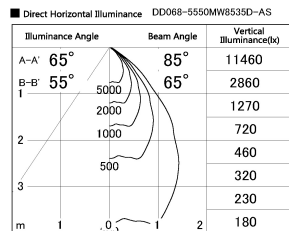

Item no. DD068-5550MW8535D-AS

Series Name: Asymmetric

Installation	Recessed mount
Type	Asymmetric
Fixture wattage	55W
Beam angle	85 x 65 deg.
Color Temp.	3500K
CRI	Ra>85
Luminous	4228 lm
Body	Die-cast aluminum alloy
Body finish	N/A
Trim finish	White
Reflector finish	Mirror
IP Rate	IP20
Light source	COB module
Input Voltage	AC220~240V
Dimming Type	Non-Dimmable
Certificate	CE, CCC
Cut Hole	150mm

Height (Weight)	Wide flood
78.7W	177 (1.4kg)
58.5W	177 (1.4kg)
55.0W	177 (1.4kg)
42.8W	157 (1.1kg)
36.0W	157 (1.1kg)