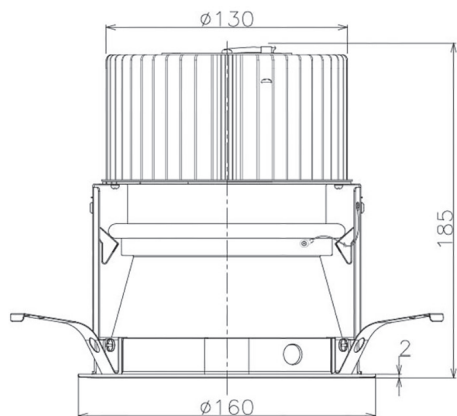

Item no. DD068-5550MW8540D-AS

Series Name: Asymmetric

Installation	Recessed mount
Type	Asymmetric
Fixture wattage	55W
Beam angle	85 x 65 deg.
Color Temp.	4000K
CRI	Ra>85
Luminous	4270 lm
Body	Die-cast aluminum alloy
Body finish	N/A
Trim finish	White
Reflector finish	Mirror
IP Rate	IP20
Light source	COB module
Input Voltage	AC220~240V
Dimming Type	Non-Dimmable
Certificate	CE, CCC
Cut Hole	150mm

Height (Weight)	Wide flood
78.7W	177 (1.4kg)
58.5W	177 (1.4kg)
55.0W	177 (1.4kg)
42.8W	157 (1.1kg)
36.0W	157 (1.1kg)