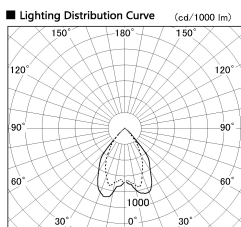

Item no. DD068-5550MW8540D-AS

Series Name: Asymmetric

Installation	Recessed mount
Type	Asymmetric
Fixture wattage	55W
Beam angle	85 x 65 deg.
Color Temp.	4000K
CRI	Ra>85
Luminous	4270 lm
Body	Die-cast aluminum alloy
Body finish	N/A
Trim finish	White
Reflector finish	Mirror
IP Rate	IP20
Light source	COB module
Input Voltage	AC220~240V
Dimming Type	Non-Dimmable
Certificate	CE, CCC
Cut Hole	150mm

Height (Weight)	Wide flood
78.7W	177 (1.4kg)
58.5W	177 (1.4kg)
55.0W	177 (1.4kg)
42.8W	157 (1.1kg)
36.0W	157 (1.1kg)