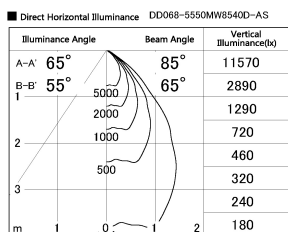

Item no. DD068-5550MW8540D-AS

Series Name: Asymmetric

Installation	Recessed mount
Type	Asymmetric
Fixture wattage	55W
Beam angle	85 x 65 deg.
Color Temp.	4000K
CRI	Ra>85
Luminous	4270 lm
Body	Die-cast aluminum alloy
Body finish	N/A
Trim finish	White
Reflector finish	Mirror
IP Rate	IP20
Light source	COB module
Input Voltage	AC220~240V
Dimming Type	Non-Dimmable
Certificate	CE, CCC
Cut Hole	150mm

Height (Weight)	Wide flood
78.7W	177 (1.4kg)
58.5W	177 (1.4kg)
55.0W	177 (1.4kg)
42.8W	157 (1.1kg)
36.0W	157 (1.1kg)