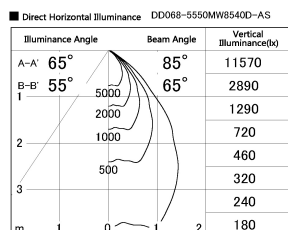

Item no. DD068-5550MW8540D-AS

Series Name: Asymmetric

Installation	Recessed mount
Type	
Fixture wattage	55W
Beam angle	85 x 65 deg.
Color Temp.	4000K
CRI	Ra>85
Luminous	4270 lm
Body	Die-cast aluminum alloy
Body finish	N/A
Trim finish	White
Reflector finish	Mirror
IP Rate	IP20
Light source	COB module
Input Voltage	AC220~240V
Dimming Type	Non-Dimmable
Certificate	CE, CCC
Cut Hole	150mm

Height (Weight)	Wide flood
78.7W	177 (1.4kg)
58.5W	177 (1.4kg)
55.0W	177 (1.4kg)
42.8W	157 (1.1kg)
36.0W	157 (1.1kg)