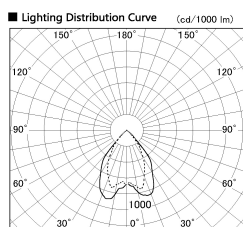

Item no. DD068-5550MW8540D-AS

Series Name: Asymmetric

Installation	Recessed mount
Type	
Fixture wattage	55W
Beam angle	85 x 65 deg.
Color Temp.	4000K
CRI	Ra>85
Luminous	4270 lm
Body	Die-cast aluminum alloy
Body finish	N/A
Trim finish	White
Reflector finish	Mirror
IP Rate	IP20
Light source	COB module
Input Voltage	AC220~240V
Dimming Type	Non-Dimmable
Certificate	CE, CCC
Cut Hole	150mm

Height (Weight)	Wide flood
78.7W	177 (1.4kg)
58.5W	177 (1.4kg)
55.0W	177 (1.4kg)
42.8W	157 (1.1kg)
36.0W	157 (1.1kg)