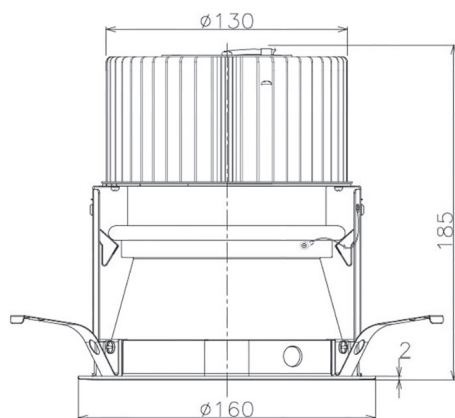

Item no. DD068-5550MW8540D-AS

Series Name: Asymmetric

Installation	Recessed mount
Type	
Fixture wattage	55W
Beam angle	85 x 65 deg.
Color Temp.	4000K
CRI	Ra>85
Luminous	4270 lm
Body	Die-cast aluminum alloy
Body finish	N/A
Trim finish	White
Reflector finish	Mirror
IP Rate	IP20
Light source	COB module
Input Voltage	AC220~240V
Dimming Type	Non-Dimmable
Certificate	CE, CCC
Cut Hole	150mm

Height (Weight)	Wide flood
78.7W	177 (1.4kg)
58.5W	177 (1.4kg)
55.0W	177 (1.4kg)
42.8W	157 (1.1kg)
36.0W	157 (1.1kg)