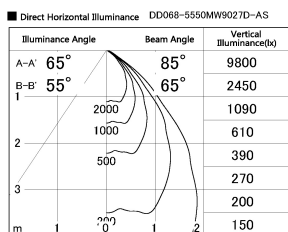

Item no. DD068-5550MW9027D-AS

Series Name: Asymmetric

Installation	Recessed mount
Type	Asymmetric
Fixture wattage	55W
Beam angle	85 x 65 deg.
Color Temp.	2700K
CRI	Ra>90
Luminous	3618 lm
Body	Die-cast aluminum alloy
Body finish	N/A
Trim finish	White
Reflector finish	Mirror
IP Rate	IP20
Light source	COB module
Input Voltage	AC220~240V
Dimming Type	Non-Dimmable
Certificate	CE, CCC
Cut Hole	150mm

Height (Weight)	Wide flood
78.7W	177 (1.4kg)
58.5W	177 (1.4kg)
55.0W	177 (1.4kg)
42.8W	157 (1.1kg)
36.0W	157 (1.1kg)