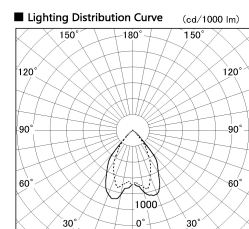

Item no. DD068-5550MW9027D-AS

Series Name: Asymmetric

Installation	Recessed mount
Type	Asymmetric
Fixture wattage	55W
Beam angle	85 x 65 deg.
Color Temp.	2700K
CRI	Ra>90
Luminous	3618 lm
Body	Die-cast aluminum alloy
Body finish	N/A
Trim finish	White
Reflector finish	Mirror
IP Rate	IP20
Light source	COB module
Input Voltage	AC220~240V
Dimming Type	Non-Dimmable
Certificate	CE, CCC
Cut Hole	150mm

Height (Weight)	Wide flood
78.7W	177 (1.4kg)
58.5W	177 (1.4kg)
55.0W	177 (1.4kg)
42.8W	157 (1.1kg)
36.0W	157 (1.1kg)