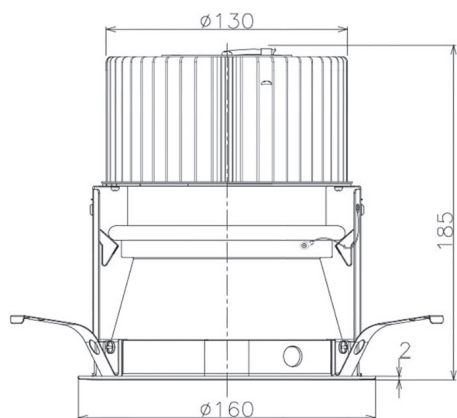

Item no. DD068-5550MW9027D-AS

Series Name: Asymmetric

Installation	Recessed mount
Type	Asymmetric
Fixture wattage	55W
Beam angle	85 x 65 deg.
Color Temp.	2700K
CRI	Ra>90
Luminous	3618 lm
Body	Die-cast aluminum alloy
Body finish	N/A
Trim finish	White
Reflector finish	Mirror
IP Rate	IP20
Light source	COB module
Input Voltage	AC220~240V
Dimming Type	Non-Dimmable
Certificate	CE, CCC
Cut Hole	150mm

Height (Weight)	Wide flood
78.7W	177 (1.4kg)
58.5W	177 (1.4kg)
55.0W	177 (1.4kg)
42.8W	157 (1.1kg)
36.0W	157 (1.1kg)