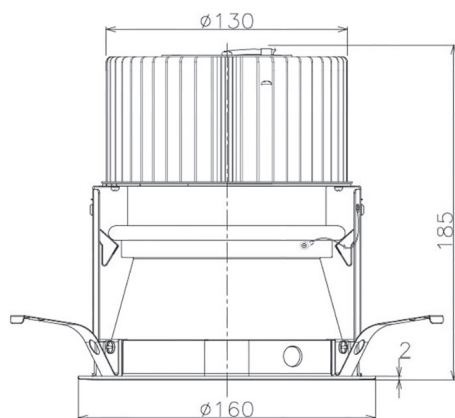

Item no. DD068-5550MW9027D-AS

Series Name: Asymmetric

Installation	Recessed mount
Type	
Fixture wattage	55W
Beam angle	85 x 65 deg.
Color Temp.	2700K
CRI	Ra>90
Luminous	3618 lm
Body	Die-cast aluminum alloy
Body finish	N/A
Trim finish	White
Reflector finish	Mirror
IP Rate	IP20
Light source	COB module
Input Voltage	AC220~240V
Dimming Type	Non-Dimmable
Certificate	CE, CCC
Cut Hole	150mm

Height (Weight)	Wide flood
78.7W	177 (1.4kg)
58.5W	177 (1.4kg)
55.0W	177 (1.4kg)
42.8W	157 (1.1kg)
36.0W	157 (1.1kg)