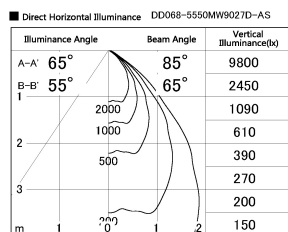

Item no. DD068-5550MW9027D-AS

Series Name: Asymmetric

Installation	Recessed mount
Type	
Fixture wattage	55W
Beam angle	85 x 65 deg.
Color Temp.	2700K
CRI	Ra>90
Luminous	3618 lm
Body	Die-cast aluminum alloy
Body finish	N/A
Trim finish	White
Reflector finish	Mirror
IP Rate	IP20
Light source	COB module
Input Voltage	AC220~240V
Dimming Type	Non-Dimmable
Certificate	CE, CCC
Cut Hole	150mm

Height (Weight)	Wide flood
78.7W	177 (1.4kg)
58.5W	177 (1.4kg)
55.0W	177 (1.4kg)
42.8W	157 (1.1kg)
36.0W	157 (1.1kg)