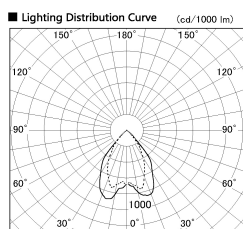

Item no. DD068-5550MW9027D-AS

Series Name: Asymmetric

Installation	Recessed mount
Type	
Fixture wattage	55W
Beam angle	85 x 65 deg.
Color Temp.	2700K
CRI	Ra>90
Luminous	3618 lm
Body	Die-cast aluminum alloy
Body finish	N/A
Trim finish	White
Reflector finish	Mirror
IP Rate	IP20
Light source	COB module
Input Voltage	AC220~240V
Dimming Type	Non-Dimmable
Certificate	CE, CCC
Cut Hole	150mm

Height (Weight)	Wide flood
78.7W	177 (1.4kg)
58.5W	177 (1.4kg)
55.0W	177 (1.4kg)
42.8W	157 (1.1kg)
36.0W	157 (1.1kg)