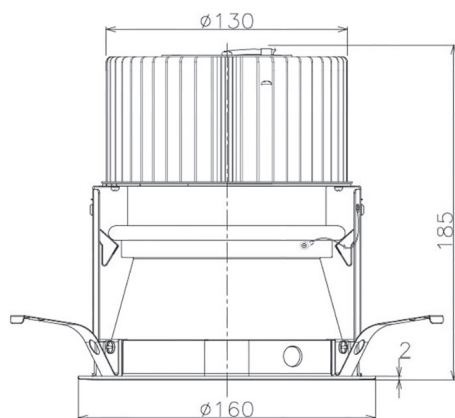

Item no. DD068-5550MW9030D-AS

Series Name: Asymmetric

Installation	Recessed mount
Type	
Fixture wattage	55W
Beam angle	85 x 65 deg.
Color Temp.	3000K
CRI	Ra>90
Luminous	3769 lm
Body	Die-cast aluminum alloy
Body finish	N/A
Trim finish	White
Reflector finish	Mirror
IP Rate	IP20
Light source	COB module
Input Voltage	AC220~240V
Dimming Type	Non-Dimmable
Certificate	CE, CCC
Cut Hole	150mm

Height (Weight)	Wide flood
78.7W	177 (1.4kg)
58.5W	177 (1.4kg)
55.0W	177 (1.4kg)
42.8W	157 (1.1kg)
36.0W	157 (1.1kg)