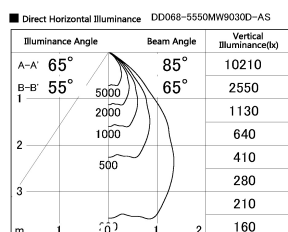

Item no. DD068-5550MW9030D-AS

Series Name: Asymmetric

Installation	Recessed mount
Type	
Fixture wattage	55W
Beam angle	85 x 65 deg.
Color Temp.	3000K
CRI	Ra>90
Luminous	3769 lm
Body	Die-cast aluminum alloy
Body finish	N/A
Trim finish	White
Reflector finish	Mirror
IP Rate	IP20
Light source	COB module
Input Voltage	AC220~240V
Dimming Type	Non-Dimmable
Certificate	CE, CCC
Cut Hole	150mm

Height (Weight)	Wide flood
78.7W	177 (1.4kg)
58.5W	177 (1.4kg)
55.0W	177 (1.4kg)
42.8W	157 (1.1kg)
36.0W	157 (1.1kg)