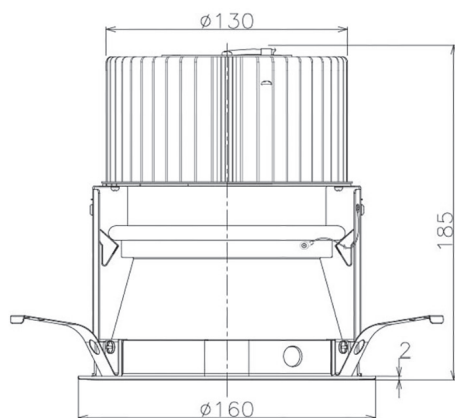

Item no. DD068-5550MW9030D-AS

Series Name: Asymmetric

Installation	Recessed mount
Type	Asymmetric
Fixture wattage	55W
Beam angle	85 x 65 deg.
Color Temp.	3000K
CRI	Ra>90
Luminous	3769 lm
Body	Die-cast aluminum alloy
Body finish	N/A
Trim finish	White
Reflector finish	Mirror
IP Rate	IP20
Light source	COB module
Input Voltage	AC220~240V
Dimming Type	Non-Dimmable
Certificate	CE, CCC
Cut Hole	150mm

Height (Weight)	Wide flood
78.7W	177 (1.4kg)
58.5W	177 (1.4kg)
55.0W	177 (1.4kg)
42.8W	157 (1.1kg)
36.0W	157 (1.1kg)