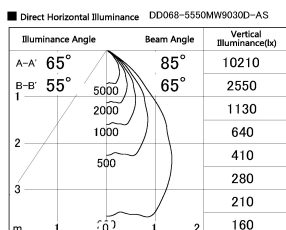

Item no. DD068-5550MW9030D-AS

Series Name: Asymmetric

Installation	Recessed mount
Type	Asymmetric
Fixture wattage	55W
Beam angle	85 x 65 deg.
Color Temp.	3000K
CRI	Ra>90
Luminous	3769 lm
Body	Die-cast aluminum alloy
Body finish	N/A
Trim finish	White
Reflector finish	Mirror
IP Rate	IP20
Light source	COB module
Input Voltage	AC220~240V
Dimming Type	Non-Dimmable
Certificate	CE, CCC
Cut Hole	150mm

Height (Weight)	Wide flood
78.7W	177 (1.4kg)
58.5W	177 (1.4kg)
55.0W	177 (1.4kg)
42.8W	157 (1.1kg)
36.0W	157 (1.1kg)