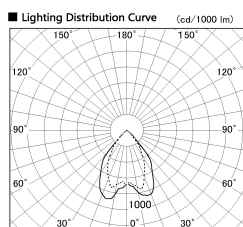

Item no. DD068-5550MW9030D-AS

Series Name: Asymmetric

Installation	Recessed mount
Type	
Fixture wattage	55W
Beam angle	85 x 65 deg.
Color Temp.	3000K
CRI	Ra>90
Luminous	3769 lm
Body	Die-cast aluminum alloy
Body finish	N/A
Trim finish	White
Reflector finish	Mirror
IP Rate	IP20
Light source	COB module
Input Voltage	AC220~240V
Dimming Type	Non-Dimmable
Certificate	CE, CCC
Cut Hole	150mm

Height (Weight)	Wide flood
78.7W	177 (1.4kg)
58.5W	177 (1.4kg)
55.0W	177 (1.4kg)
42.8W	157 (1.1kg)
36.0W	157 (1.1kg)