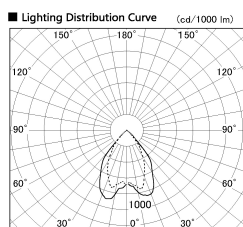

Item no. DD068-5550MW9030D-AS

Series Name: Asymmetric

Installation	Recessed mount
Type	Asymmetric
Fixture wattage	55W
Beam angle	85 x 65 deg.
Color Temp.	3000K
CRI	Ra>90
Luminous	3769 lm
Body	Die-cast aluminum alloy
Body finish	N/A
Trim finish	White
Reflector finish	Mirror
IP Rate	IP20
Light source	COB module
Input Voltage	AC220~240V
Dimming Type	Non-Dimmable
Certificate	CE, CCC
Cut Hole	150mm

Height (Weight)	Wide flood
78.7W	177 (1.4kg)
58.5W	177 (1.4kg)
55.0W	177 (1.4kg)
42.8W	157 (1.1kg)
36.0W	157 (1.1kg)