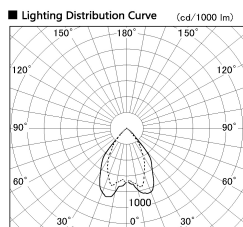

Item no. DD068-5550MW9035D-AS

Series Name: Asymmetric

Installation	Recessed mount
Type	Asymmetric
Fixture wattage	55W
Beam angle	85 x 65 deg.
Color Temp.	3500K
CRI	Ra>90
Luminous	3845 lm
Body	Die-cast aluminum alloy
Body finish	N/A
Trim finish	White
Reflector finish	Mirror
IP Rate	IP20
Light source	COB module
Input Voltage	AC220~240V
Dimming Type	Non-Dimmable
Certificate	CE, CCC
Cut Hole	150mm

Height (Weight)	Wide flood
78.7W	177 (1.4kg)
58.5W	177 (1.4kg)
55.0W	177 (1.4kg)
42.8W	157 (1.1kg)
36.0W	157 (1.1kg)