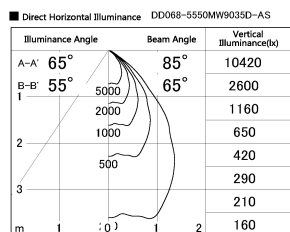

Item no. DD068-5550MW9035D-AS

Series Name: Asymmetric

Installation	Recessed mount
Type	Asymmetric
Fixture wattage	55W
Beam angle	85 x 65 deg.
Color Temp.	3500K
CRI	Ra>90
Luminous	3845 lm
Body	Die-cast aluminum alloy
Body finish	N/A
Trim finish	White
Reflector finish	Mirror
IP Rate	IP20
Light source	COB module
Input Voltage	AC220~240V
Dimming Type	Non-Dimmable
Certificate	CE, CCC
Cut Hole	150mm

Height (Weight)	Wide flood
78.7W	177 (1.4kg)
58.5W	177 (1.4kg)
55.0W	177 (1.4kg)
42.8W	157 (1.1kg)
36.0W	157 (1.1kg)