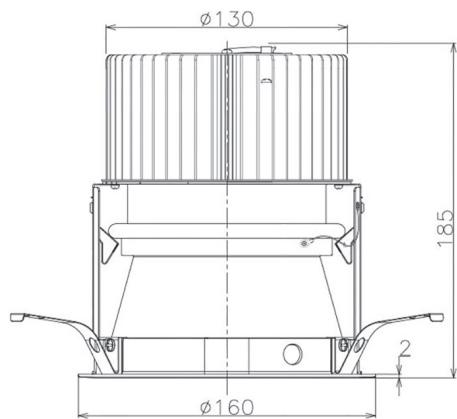

Item no. DD068-5550MW9035D-AS

Series Name: Asymmetric

Installation	Recessed mount
Type	Asymmetric
Fixture wattage	55W
Beam angle	85 x 65 deg.
Color Temp.	3500K
CRI	Ra>90
Luminous	3845 lm
Body	Die-cast aluminum alloy
Body finish	N/A
Trim finish	White
Reflector finish	Mirror
IP Rate	IP20
Light source	COB module
Input Voltage	AC220~240V
Dimming Type	Non-Dimmable
Certificate	CE, CCC
Cut Hole	150mm

Height (Weight)	Wide flood
78.7W	177 (1.4kg)
58.5W	177 (1.4kg)
55.0W	177 (1.4kg)
42.8W	157 (1.1kg)
36.0W	157 (1.1kg)