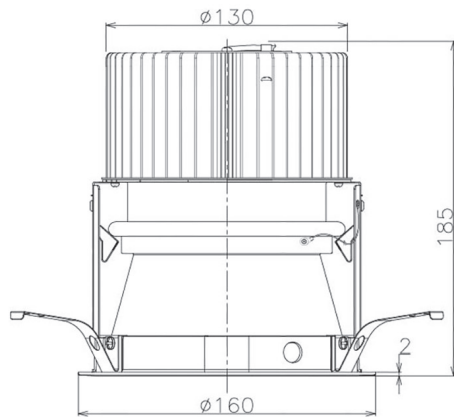

Item no. DD068-5550MW9040D-AS

Series Name: Asymmetric

Installation	Recessed mount
Type	
Fixture wattage	55W
Beam angle	85 x 65 deg.
Color Temp.	4000K
CRI	Ra>90
Luminous	3882 lm
Body	Die-cast aluminum alloy
Body finish	N/A
Trim finish	White
Reflector finish	Mirror
IP Rate	IP20
Light source	COB module
Input Voltage	AC220~240V
Dimming Type	Non-Dimmable
Certificate	CE, CCC
Cut Hole	150mm

Height (Weight)	Wide flood
78.7W	177 (1.4kg)
58.5W	177 (1.4kg)
55.0W	177 (1.4kg)
42.8W	157 (1.1kg)
36.0W	157 (1.1kg)