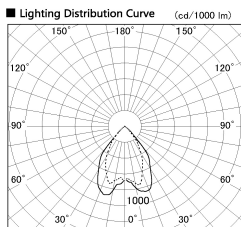

Item no. DD068-5550MW9040D-AS

Series Name: Asymmetric

Installation	Recessed mount
Type	
Fixture wattage	55W
Beam angle	85 x 65 deg.
Color Temp.	4000K
CRI	Ra>90
Luminous	3882 lm
Body	Die-cast aluminum alloy
Body finish	N/A
Trim finish	White
Reflector finish	Mirror
IP Rate	IP20
Light source	COB module
Input Voltage	AC220~240V
Dimming Type	Non-Dimmable
Certificate	CE, CCC
Cut Hole	150mm

Height (Weight)	Wide flood
78.7W	177 (1.4kg)
58.5W	177 (1.4kg)
55.0W	177 (1.4kg)
42.8W	157 (1.1kg)
36.0W	157 (1.1kg)