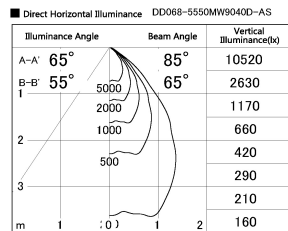

Item no. DD068-5550MW9040D-AS

Series Name: Asymmetric

Installation	Recessed mount
Type	
Fixture wattage	55W
Beam angle	85 x 65 deg.
Color Temp.	4000K
CRI	Ra>90
Luminous	3882 lm
Body	Die-cast aluminum alloy
Body finish	N/A
Trim finish	White
Reflector finish	Mirror
IP Rate	IP20
Light source	COB module
Input Voltage	AC220~240V
Dimming Type	Non-Dimmable
Certificate	CE, CCC
Cut Hole	150mm

Height (Weight)	Wide flood
78.7W	177 (1.4kg)
58.5W	177 (1.4kg)
55.0W	177 (1.4kg)
42.8W	157 (1.1kg)
36.0W	157 (1.1kg)