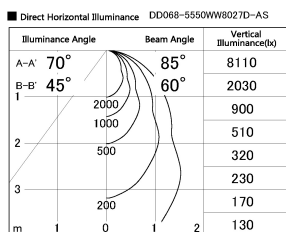

Item no. DD068-5550WW8027D-AS

Series Name: Asymmetric

Installation	Recessed mount
Type	
Fixture wattage	55W
Beam angle	85 x 65 deg.
Color Temp.	2700K
CRI	Ra>80
Luminous	3643 lm
Body	Die-cast aluminum alloy
Body finish	N/A
Trim finish	White
Reflector finish	White
IP Rate	IP20
Light source	COB module
Input Voltage	AC220~240V
Dimming Type	Non-Dimmable
Certificate	CE, CCC
Cut Hole	150mm

Height (Weight)	Wide flood
78.7W	177 (1.4kg)
58.5W	177 (1.4kg)
55.0W	177 (1.4kg)
42.8W	157 (1.1kg)
36.0W	157 (1.1kg)