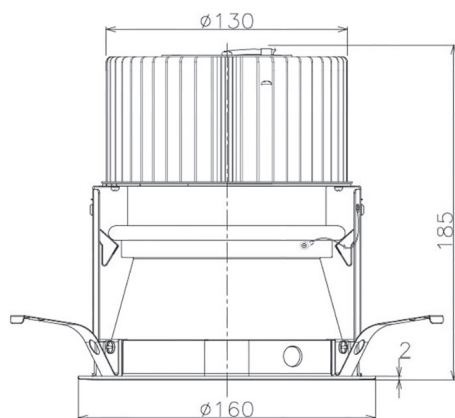

Item no. DD068-5550WW8027D-AS

Series Name: Asymmetric

Installation	Recessed mount
Type	
Fixture wattage	55W
Beam angle	85 x 65 deg.
Color Temp.	2700K
CRI	Ra>80
Luminous	3643 lm
Body	Die-cast aluminum alloy
Body finish	N/A
Trim finish	White
Reflector finish	White
IP Rate	IP20
Light source	COB module
Input Voltage	AC220~240V
Dimming Type	Non-Dimmable
Certificate	CE, CCC
Cut Hole	150mm

Height (Weight)	Wide flood
78.7W	177 (1.4kg)
58.5W	177 (1.4kg)
55.0W	177 (1.4kg)
42.8W	157 (1.1kg)
36.0W	157 (1.1kg)