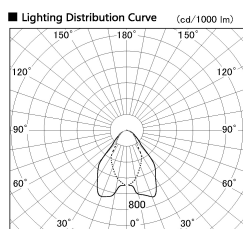

Item no. DD068-5550WW8027D-AS

Series Name: Asymmetric

Installation	Recessed mount
Type	
Fixture wattage	55W
Beam angle	85 x 65 deg.
Color Temp.	2700K
CRI	Ra>80
Luminous	3643 lm
Body	Die-cast aluminum alloy
Body finish	N/A
Trim finish	White
Reflector finish	White
IP Rate	IP20
Light source	COB module
Input Voltage	AC220~240V
Dimming Type	Non-Dimmable
Certificate	CE, CCC
Cut Hole	150mm

Height (Weight)	Wide flood
78.7W	177 (1.4kg)
58.5W	177 (1.4kg)
55.0W	177 (1.4kg)
42.8W	157 (1.1kg)
36.0W	157 (1.1kg)