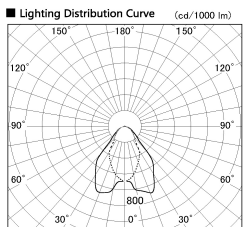

Item no. DD068-5550WW8030D-AS

Series Name: Asymmetric

■ Direct Horizontal Illuminance DD068-5550WW8030D-AS

Illuminance Angle	Beam Angle	Vertical Illuminance (lx)
A-A' 70°	85°	8450
B-B' 45°	60°	2110
1		940
		530
2		340
		230
3		170
		130
m	1	2

Installation	Recessed mount
Type	
Fixture wattage	55W
Beam angle	85 x 65 deg.
Color Temp.	3000K
CRI	Ra>80
Luminous	3795 lm
Body	Die-cast aluminum alloy
Body finish	N/A
Trim finish	White
Reflector finish	White
IP Rate	IP20
Light source	COB module
Input Voltage	AC220~240V
Dimming Type	Non-Dimmable
Certificate	CE, CCC
Cut Hole	150mm

Height (Weight)	Wide flood
78.7W	177 (1.4kg)
58.5W	177 (1.4kg)
55.0W	177 (1.4kg)
42.8W	157 (1.1kg)
36.0W	157 (1.1kg)