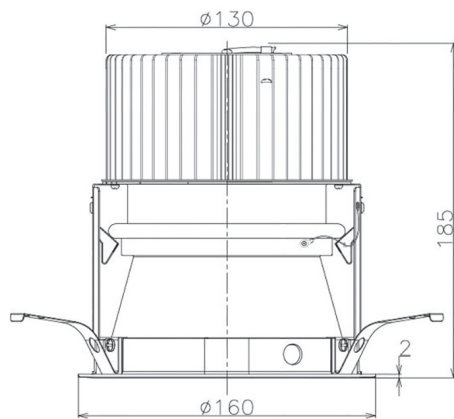

Item no. DD068-5550WW8030D-AS

Series Name: Asymmetric

■ Direct Horizontal Illuminance DD068-5550WW8030D-AS

Illuminance Angle	Beam Angle	Vertical Illuminance (lx)
A-A' 70°	85°	8450
B-B' 45°	60°	2110
1		940
		530
2		340
		230
3		170
		130
m	1	2

Installation	Recessed mount
Type	
Fixture wattage	55W
Beam angle	85 x 65 deg.
Color Temp.	3000K
CRI	Ra>80
Luminous	3795 lm
Body	Die-cast aluminum alloy
Body finish	N/A
Trim finish	White
Reflector finish	White
IP Rate	IP20
Light source	COB module
Input Voltage	AC220~240V
Dimming Type	Non-Dimmable
Certificate	CE, CCC
Cut Hole	150mm

Height (Weight)	Wide flood
78.7W	177 (1.4kg)
58.5W	177 (1.4kg)
55.0W	177 (1.4kg)
42.8W	157 (1.1kg)
36.0W	157 (1.1kg)