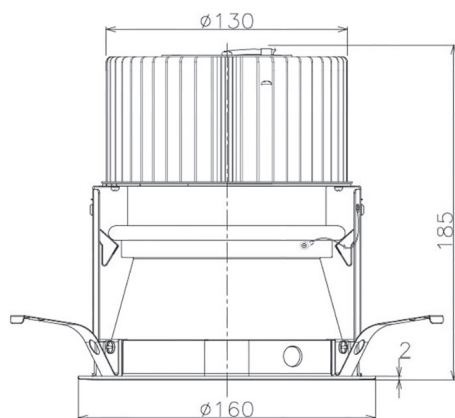

Item no. DD068-5550WW8040D-AS

Series Name: Asymmetric

Installation	Recessed mount
Type	
Fixture wattage	55W
Beam angle	85 x 65 deg.
Color Temp.	4000K
CRI	Ra>80
Luminous	3909 lm
Body	Die-cast aluminum alloy
Body finish	N/A
Trim finish	White
Reflector finish	White
IP Rate	IP20
Light source	COB module
Input Voltage	AC220~240V
Dimming Type	Non-Dimmable
Certificate	CE, CCC
Cut Hole	150mm

Height (Weight)	Wide flood
78.7W	177 (1.4kg)
58.5W	177 (1.4kg)
55.0W	177 (1.4kg)
42.8W	157 (1.1kg)
36.0W	157 (1.1kg)