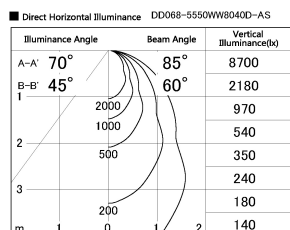

Item no. DD068-5550WW8040D-AS

Series Name: Asymmetric

Installation	Recessed mount
Type	
Fixture wattage	55W
Beam angle	85 x 65 deg.
Color Temp.	4000K
CRI	Ra>80
Luminous	3909 lm
Body	Die-cast aluminum alloy
Body finish	N/A
Trim finish	White
Reflector finish	White
IP Rate	IP20
Light source	COB module
Input Voltage	AC220~240V
Dimming Type	Non-Dimmable
Certificate	CE, CCC
Cut Hole	150mm

Height (Weight)	Wide flood
78.7W	177 (1.4kg)
58.5W	177 (1.4kg)
55.0W	177 (1.4kg)
42.8W	157 (1.1kg)
36.0W	157 (1.1kg)