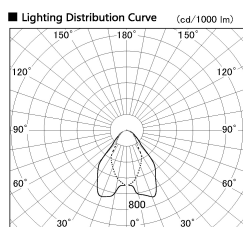

Item no. DD068-5550WW8040D-AS

Series Name: Asymmetric

Installation	Recessed mount
Type	
Fixture wattage	55W
Beam angle	85 x 65 deg.
Color Temp.	4000K
CRI	Ra>80
Luminous	3909 lm
Body	Die-cast aluminum alloy
Body finish	N/A
Trim finish	White
Reflector finish	White
IP Rate	IP20
Light source	COB module
Input Voltage	AC220~240V
Dimming Type	Non-Dimmable
Certificate	CE, CCC
Cut Hole	150mm

Height (Weight)	Wide flood
78.7W	177 (1.4kg)
58.5W	177 (1.4kg)
55.0W	177 (1.4kg)
42.8W	157 (1.1kg)
36.0W	157 (1.1kg)