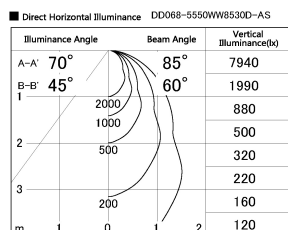

Item no. DD068-5550WW8530D-AS

Series Name: Asymmetric

Installation	Recessed mount
Type	
Fixture wattage	55W
Beam angle	85 x 65 deg.
Color Temp.	3000K
CRI	Ra>85
Luminous	3567 lm
Body	Die-cast aluminum alloy
Body finish	N/A
Trim finish	White
Reflector finish	White
IP Rate	IP20
Light source	COB module
Input Voltage	AC220~240V
Dimming Type	Non-Dimmable
Certificate	CE, CCC
Cut Hole	150mm

Height (Weight)	Wide flood
78.7W	177 (1.4kg)
58.5W	177 (1.4kg)
55.0W	177 (1.4kg)
42.8W	157 (1.1kg)
36.0W	157 (1.1kg)