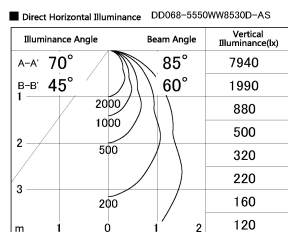

Item no. DD068-5550WW8530D-AS

Series Name: Asymmetric

Installation	Recessed mount
Type	Asymmetric
Fixture wattage	55W
Beam angle	85 x 65 deg.
Color Temp.	3000K
CRI	Ra>85
Luminous	3567 lm
Body	Die-cast aluminum alloy
Body finish	N/A
Trim finish	White
Reflector finish	White
IP Rate	IP20
Light source	COB module
Input Voltage	AC220~240V
Dimming Type	Non-Dimmable
Certificate	CE, CCC
Cut Hole	150mm

Height (Weight)	Wide flood
78.7W	177 (1.4kg)
58.5W	177 (1.4kg)
55.0W	177 (1.4kg)
42.8W	157 (1.1kg)
36.0W	157 (1.1kg)