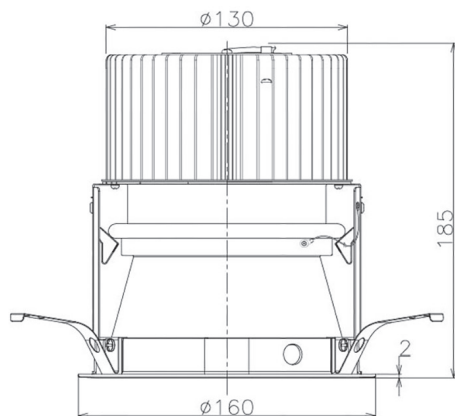

Item no. DD068-5550WW8530D-AS

Series Name: Asymmetric

Installation	Recessed mount
Type	Asymmetric
Fixture wattage	55W
Beam angle	85 x 65 deg.
Color Temp.	3000K
CRI	Ra>85
Luminous	3567 lm
Body	Die-cast aluminum alloy
Body finish	N/A
Trim finish	White
Reflector finish	White
IP Rate	IP20
Light source	COB module
Input Voltage	AC220~240V
Dimming Type	Non-Dimmable
Certificate	CE, CCC
Cut Hole	150mm

Height (Weight)	Wide flood
78.7W	177 (1.4kg)
58.5W	177 (1.4kg)
55.0W	177 (1.4kg)
42.8W	157 (1.1kg)
36.0W	157 (1.1kg)