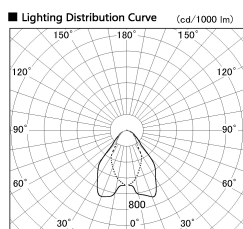

Item no. DD068-5550WW8530D-AS

Series Name: Asymmetric

Installation	Recessed mount
Type	Asymmetric
Fixture wattage	55W
Beam angle	85 x 65 deg.
Color Temp.	3000K
CRI	Ra>85
Luminous	3567 lm
Body	Die-cast aluminum alloy
Body finish	N/A
Trim finish	White
Reflector finish	White
IP Rate	IP20
Light source	COB module
Input Voltage	AC220~240V
Dimming Type	Non-Dimmable
Certificate	CE, CCC
Cut Hole	150mm

Height (Weight)	Wide flood
78.7W	177 (1.4kg)
58.5W	177 (1.4kg)
55.0W	177 (1.4kg)
42.8W	157 (1.1kg)
36.0W	157 (1.1kg)