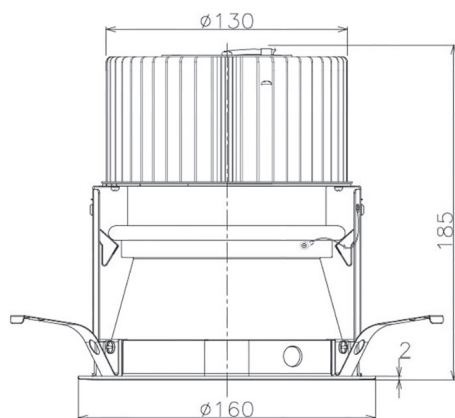

Item no. DD068-5550WW8530D-AS

Series Name: Asymmetric

Installation	Recessed mount
Type	
Fixture wattage	55W
Beam angle	85 x 65 deg.
Color Temp.	3000K
CRI	Ra>85
Luminous	3567 lm
Body	Die-cast aluminum alloy
Body finish	N/A
Trim finish	White
Reflector finish	White
IP Rate	IP20
Light source	COB module
Input Voltage	AC220~240V
Dimming Type	Non-Dimmable
Certificate	CE, CCC
Cut Hole	150mm

Height (Weight)	Wide flood
78.7W	177 (1.4kg)
58.5W	177 (1.4kg)
55.0W	177 (1.4kg)
42.8W	157 (1.1kg)
36.0W	157 (1.1kg)