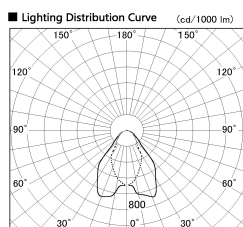

Item no. DD068-5550WW8530D-AS

Series Name: Asymmetric

Installation	Recessed mount
Type	
Fixture wattage	55W
Beam angle	85 x 65 deg.
Color Temp.	3000K
CRI	Ra>85
Luminous	3567 lm
Body	Die-cast aluminum alloy
Body finish	N/A
Trim finish	White
Reflector finish	White
IP Rate	IP20
Light source	COB module
Input Voltage	AC220~240V
Dimming Type	Non-Dimmable
Certificate	CE, CCC
Cut Hole	150mm

Height (Weight)	Wide flood
78.7W	177 (1.4kg)
58.5W	177 (1.4kg)
55.0W	177 (1.4kg)
42.8W	157 (1.1kg)
36.0W	157 (1.1kg)