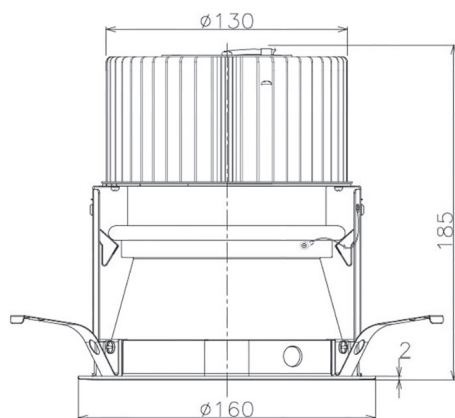

Item no. DD068-5550WW9030D-AS

Series Name: Asymmetric

Installation	Recessed mount
Type	
Fixture wattage	55W
Beam angle	85 x 65 deg.
Color Temp.	3000K
CRI	Ra>90
Luminous	3244 lm
Body	Die-cast aluminum alloy
Body finish	N/A
Trim finish	White
Reflector finish	White
IP Rate	IP20
Light source	COB module
Input Voltage	AC220~240V
Dimming Type	Non-Dimmable
Certificate	CE, CCC
Cut Hole	150mm

Height (Weight)	Wide flood
78.7W	177 (1.4kg)
58.5W	177 (1.4kg)
55.0W	177 (1.4kg)
42.8W	157 (1.1kg)
36.0W	157 (1.1kg)