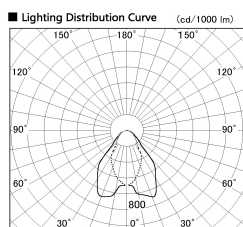

Item no. DD068-5550WW9030D-AS

Series Name: Asymmetric

Installation	Recessed mount
Type	
Fixture wattage	55W
Beam angle	85 x 65 deg.
Color Temp.	3000K
CRI	Ra>90
Luminous	3244 lm
Body	Die-cast aluminum alloy
Body finish	N/A
Trim finish	White
Reflector finish	White
IP Rate	IP20
Light source	COB module
Input Voltage	AC220~240V
Dimming Type	Non-Dimmable
Certificate	CE, CCC
Cut Hole	150mm

Height (Weight)	Wide flood
78.7W	177 (1.4kg)
58.5W	177 (1.4kg)
55.0W	177 (1.4kg)
42.8W	157 (1.1kg)
36.0W	157 (1.1kg)