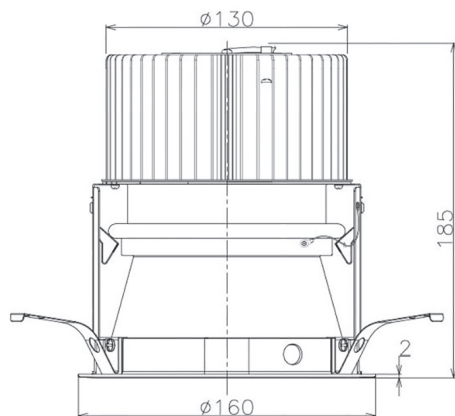

Item no. DD068-5550WW9030D-AS

Series Name: Asymmetric

Installation	Recessed mount
Type	Asymmetric
Fixture wattage	55W
Beam angle	85 x 65 deg.
Color Temp.	3000K
CRI	Ra>90
Luminous	3244 lm
Body	Die-cast aluminum alloy
Body finish	N/A
Trim finish	White
Reflector finish	White
IP Rate	IP20
Light source	COB module
Input Voltage	AC220~240V
Dimming Type	Non-Dimmable
Certificate	CE, CCC
Cut Hole	150mm

Height (Weight)	Wide flood
78.7W	177 (1.4kg)
58.5W	177 (1.4kg)
55.0W	177 (1.4kg)
42.8W	157 (1.1kg)
36.0W	157 (1.1kg)