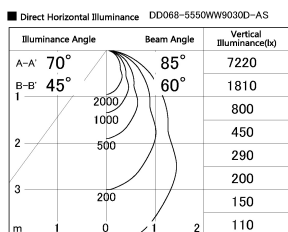

Item no. DD068-5550WW9030D-AS

Series Name: Asymmetric

Installation	Recessed mount
Type	Asymmetric
Fixture wattage	55W
Beam angle	85 x 65 deg.
Color Temp.	3000K
CRI	Ra>90
Luminous	3244 lm
Body	Die-cast aluminum alloy
Body finish	N/A
Trim finish	White
Reflector finish	White
IP Rate	IP20
Light source	COB module
Input Voltage	AC220~240V
Dimming Type	Non-Dimmable
Certificate	CE, CCC
Cut Hole	150mm

Height (Weight)	Wide flood
78.7W	177 (1.4kg)
58.5W	177 (1.4kg)
55.0W	177 (1.4kg)
42.8W	157 (1.1kg)
36.0W	157 (1.1kg)