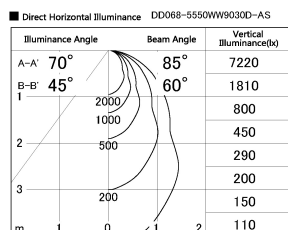

Item no. DD068-5550WW9030D-AS

Series Name: Asymmetric

Installation	Recessed mount
Type	
Fixture wattage	55W
Beam angle	85 x 65 deg.
Color Temp.	3000K
CRI	Ra>90
Luminous	3244 lm
Body	Die-cast aluminum alloy
Body finish	N/A
Trim finish	White
Reflector finish	White
IP Rate	IP20
Light source	COB module
Input Voltage	AC220~240V
Dimming Type	Non-Dimmable
Certificate	CE, CCC
Cut Hole	150mm

Height (Weight)	Wide flood
78.7W	177 (1.4kg)
58.5W	177 (1.4kg)
55.0W	177 (1.4kg)
42.8W	157 (1.1kg)
36.0W	157 (1.1kg)