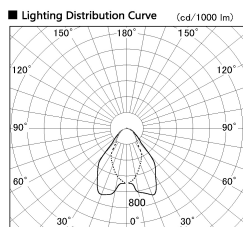

Item no. DD068-5550WW9030D-AS

Series Name: Asymmetric

Installation	Recessed mount
Type	Asymmetric
Fixture wattage	55W
Beam angle	85 x 65 deg.
Color Temp.	3000K
CRI	Ra>90
Luminous	3244 lm
Body	Die-cast aluminum alloy
Body finish	N/A
Trim finish	White
Reflector finish	White
IP Rate	IP20
Light source	COB module
Input Voltage	AC220~240V
Dimming Type	Non-Dimmable
Certificate	CE, CCC
Cut Hole	150mm

Height (Weight)	Wide flood
78.7W	177 (1.4kg)
58.5W	177 (1.4kg)
55.0W	177 (1.4kg)
42.8W	157 (1.1kg)
36.0W	157 (1.1kg)