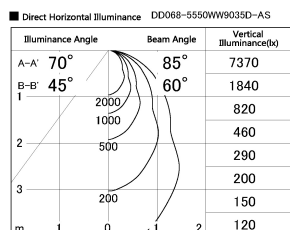

Item no. DD068-5550WW9035D-AS

Series Name: Asymmetric

Installation	Recessed mount
Type	
Fixture wattage	55W
Beam angle	85 x 65 deg.
Color Temp.	3500K
CRI	Ra>90
Luminous	3309 lm
Body	Die-cast aluminum alloy
Body finish	N/A
Trim finish	White
Reflector finish	White
IP Rate	IP20
Light source	COB module
Input Voltage	AC220~240V
Dimming Type	Non-Dimmable
Certificate	CE, CCC
Cut Hole	150mm

Height (Weight)	Wide flood
78.7W	177 (1.4kg)
58.5W	177 (1.4kg)
55.0W	177 (1.4kg)
42.8W	157 (1.1kg)
36.0W	157 (1.1kg)