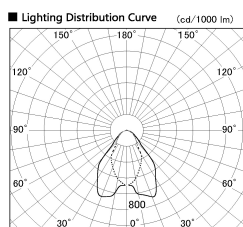

Item no. DD068-5550WW9035D-AS

Series Name: Asymmetric

Installation	Recessed mount
Type	
Fixture wattage	55W
Beam angle	85 x 65 deg.
Color Temp.	3500K
CRI	Ra>90
Luminous	3309 lm
Body	Die-cast aluminum alloy
Body finish	N/A
Trim finish	White
Reflector finish	White
IP Rate	IP20
Light source	COB module
Input Voltage	AC220~240V
Dimming Type	Non-Dimmable
Certificate	CE, CCC
Cut Hole	150mm

Height (Weight)	Wide flood
78.7W	177 (1.4kg)
58.5W	177 (1.4kg)
55.0W	177 (1.4kg)
42.8W	157 (1.1kg)
36.0W	157 (1.1kg)