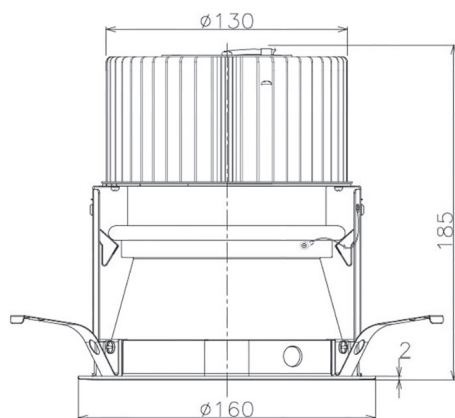

Item no. DD068-5550WW9035D-AS

Series Name: Asymmetric

Installation	Recessed mount
Type	
Fixture wattage	55W
Beam angle	85 x 65 deg.
Color Temp.	3500K
CRI	Ra>90
Luminous	3309 lm
Body	Die-cast aluminum alloy
Body finish	N/A
Trim finish	White
Reflector finish	White
IP Rate	IP20
Light source	COB module
Input Voltage	AC220~240V
Dimming Type	Non-Dimmable
Certificate	CE, CCC
Cut Hole	150mm

Height (Weight)	Wide flood
78.7W	177 (1.4kg)
58.5W	177 (1.4kg)
55.0W	177 (1.4kg)
42.8W	157 (1.1kg)
36.0W	157 (1.1kg)