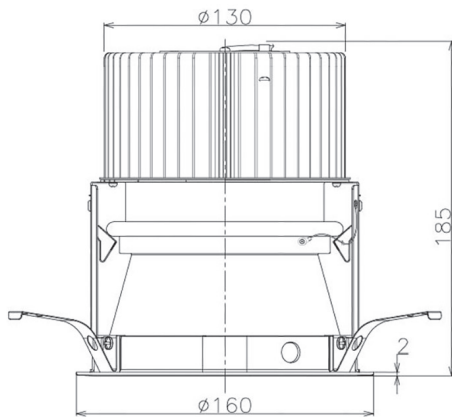

Item no. DD068-5550WW9040D-AS

Series Name: Asymmetric

Installation	Recessed mount
Type	
Fixture wattage	55W
Beam angle	85 x 65 deg.
Color Temp.	4000K
CRI	Ra>90
Luminous	3341 lm
Body	Die-cast aluminum alloy
Body finish	N/A
Trim finish	White
Reflector finish	White
IP Rate	IP20
Light source	COB module
Input Voltage	AC220~240V
Dimming Type	Non-Dimmable
Certificate	CE, CCC
Cut Hole	150mm

Height (Weight)	Wide flood
78.7W	177 (1.4kg)
58.5W	177 (1.4kg)
55.0W	177 (1.4kg)
42.8W	157 (1.1kg)
36.0W	157 (1.1kg)