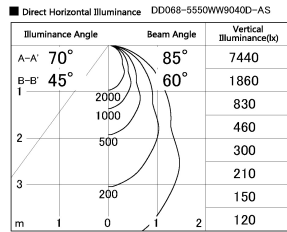

Item no. DD068-5550WW9040D-AS

Series Name: Asymmetric

Installation	Recessed mount
Type	
Fixture wattage	55W
Beam angle	85 x 65 deg.
Color Temp.	4000K
CRI	Ra>90
Luminous	3341 lm
Body	Die-cast aluminum alloy
Body finish	N/A
Trim finish	White
Reflector finish	White
IP Rate	IP20
Light source	COB module
Input Voltage	AC220~240V
Dimming Type	Non-Dimmable
Certificate	CE, CCC
Cut Hole	150mm

Height (Weight)	Wide flood
78.7W	177 (1.4kg)
58.5W	177 (1.4kg)
55.0W	177 (1.4kg)
42.8W	157 (1.1kg)
36.0W	157 (1.1kg)