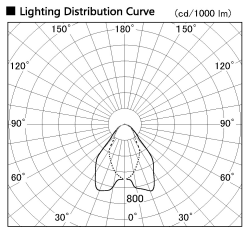

Item no. DD068-5550WW9040D-AS

Series Name: Asymmetric

Installation	Recessed mount
Type	
Fixture wattage	55W
Beam angle	85 x 65 deg.
Color Temp.	4000K
CRI	Ra>90
Luminous	3341 lm
Body	Die-cast aluminum alloy
Body finish	N/A
Trim finish	White
Reflector finish	White
IP Rate	IP20
Light source	COB module
Input Voltage	AC220~240V
Dimming Type	Non-Dimmable
Certificate	CE, CCC
Cut Hole	150mm

Height (Weight)	Wide flood
78.7W	177 (1.4kg)
58.5W	177 (1.4kg)
55.0W	177 (1.4kg)
42.8W	157 (1.1kg)
36.0W	157 (1.1kg)