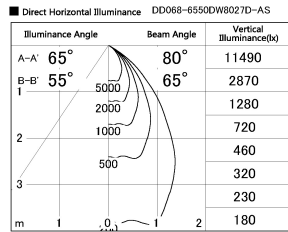

Item no. DD068-6550DW8027D-AS

Series Name: Asymmetric

With Dark Mirror Reflector

Installation	Recessed mount
Type	
Fixture wattage	58.5W
Beam angle	80 x 65 deg.
Color Temp.	2700K
CRI	Ra>80
Luminous	4282 lm
Body	Die-cast aluminum alloy
Body finish	N/A
Trim finish	White
Reflector finish	Dark Mirror
IP Rate	IP20
Light source	COB module
Input Voltage	AC220~240V
Dimming Type	Non-Dimmable
Certificate	CE, CCC
Cut Hole	150mm

Height (Weight)	Wide flood
78.7W	177 (1.4kg)
58.5W	177 (1.4kg)
55.0W	177 (1.4kg)
42.8W	157 (1.1kg)
36.0W	157 (1.1kg)