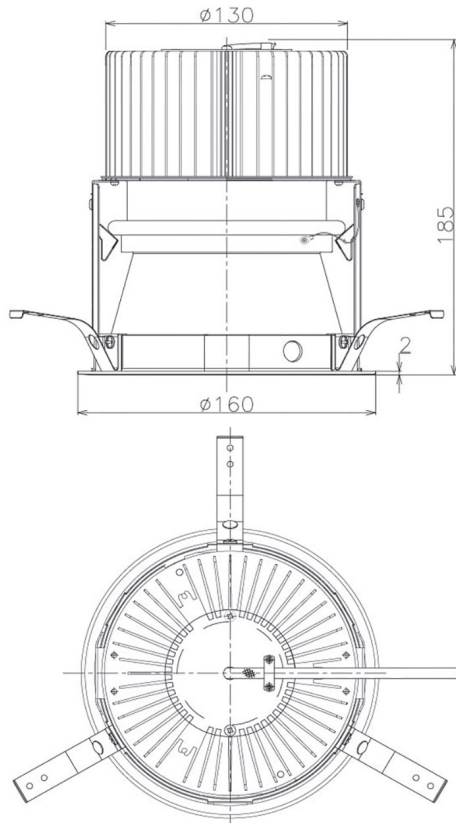

Item no. DD068-6550DW8027D-AS

Series Name: Asymmetric

With Dark Mirror Reflector

Installation	Recessed mount
Type	
Fixture wattage	58.5W
Beam angle	80 x 65 deg.
Color Temp.	2700K
CRI	Ra>80
Luminous	4282 lm
Body	Die-cast aluminum alloy
Body finish	N/A
Trim finish	White
Reflector finish	Dark Mirror
IP Rate	IP20
Light source	COB module
Input Voltage	AC220~240V
Dimming Type	Non-Dimmable
Certificate	CE, CCC
Cut Hole	150mm

Height (Weight)	Wide flood
78.7W	177 (1.4kg)
58.5W	177 (1.4kg)
55.0W	177 (1.4kg)
42.8W	157 (1.1kg)
36.0W	157 (1.1kg)