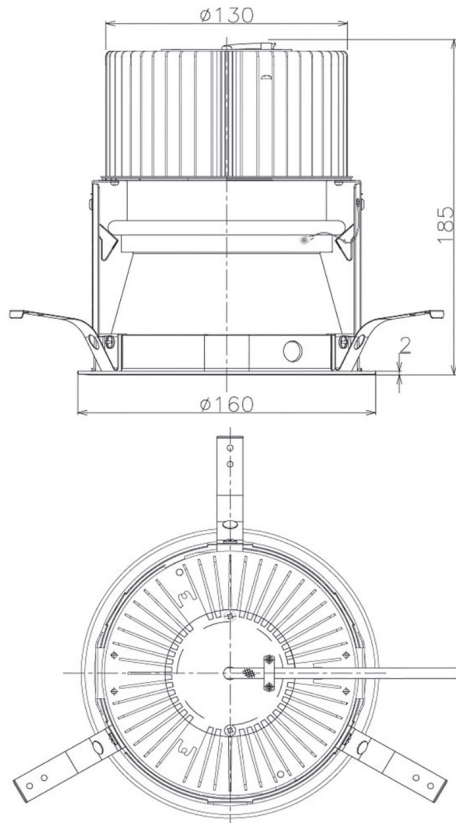

Item no. DD068-6550DW8027D-AS

Series Name: Asymmetric

With Dark Mirror Reflector

Installation	Recessed mount
Type	Asymmetric
Fixture wattage	58.5W
Beam angle	80 x 65 deg.
Color Temp.	2700K
CRI	Ra>80
Luminous	4282 lm
Body	Die-cast aluminum alloy
Body finish	N/A
Trim finish	White
Reflector finish	Dark Mirror
IP Rate	IP20
Light source	COB module
Input Voltage	AC220~240V
Dimming Type	Non-Dimmable
Certificate	CE, CCC
Cut Hole	150mm

Height (Weight)	Wide flood
78.7W	177 (1.4kg)
58.5W	177 (1.4kg)
55.0W	177 (1.4kg)
42.8W	157 (1.1kg)
36.0W	157 (1.1kg)