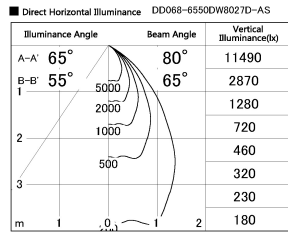

Item no. DD068-6550DW8027D-AS

Series Name: Asymmetric

With Dark Mirror Reflector

Installation	Recessed mount
Type	Asymmetric
Fixture wattage	58.5W
Beam angle	80 x 65 deg.
Color Temp.	2700K
CRI	Ra>80
Luminous	4282 lm
Body	Die-cast aluminum alloy
Body finish	N/A
Trim finish	White
Reflector finish	Dark Mirror
IP Rate	IP20
Light source	COB module
Input Voltage	AC220~240V
Dimming Type	Non-Dimmable
Certificate	CE, CCC
Cut Hole	150mm

Height (Weight)	Wide flood
78.7W	177 (1.4kg)
58.5W	177 (1.4kg)
55.0W	177 (1.4kg)
42.8W	157 (1.1kg)
36.0W	157 (1.1kg)