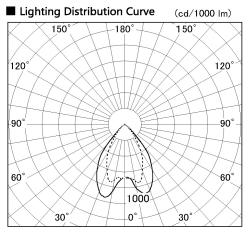

Item no. DD068-6550DW8027D-AS

Series Name: Asymmetric

With Dark Mirror Reflector

Installation	Recessed mount
Type	Asymmetric
Fixture wattage	58.5W
Beam angle	80 x 65 deg.
Color Temp.	2700K
CRI	Ra>80
Luminous	4282 lm
Body	Die-cast aluminum alloy
Body finish	N/A
Trim finish	White
Reflector finish	Dark Mirror
IP Rate	IP20
Light source	COB module
Input Voltage	AC220~240V
Dimming Type	Non-Dimmable
Certificate	CE, CCC
Cut Hole	150mm

Height (Weight)	Wide flood
78.7W	177 (1.4kg)
58.5W	177 (1.4kg)
55.0W	177 (1.4kg)
42.8W	157 (1.1kg)
36.0W	157 (1.1kg)