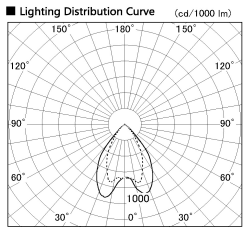

Item no. DD068-6550DW8027D-AS

Series Name: Asymmetric

With Dark Mirror Reflector

Installation	Recessed mount
Type	
Fixture wattage	58.5W
Beam angle	80 x 65 deg.
Color Temp.	2700K
CRI	Ra>80
Luminous	4282 lm
Body	Die-cast aluminum alloy
Body finish	N/A
Trim finish	White
Reflector finish	Dark Mirror
IP Rate	IP20
Light source	COB module
Input Voltage	AC220~240V
Dimming Type	Non-Dimmable
Certificate	CE, CCC
Cut Hole	150mm

Height (Weight)	Wide flood
78.7W	177 (1.4kg)
58.5W	177 (1.4kg)
55.0W	177 (1.4kg)
42.8W	157 (1.1kg)
36.0W	157 (1.1kg)