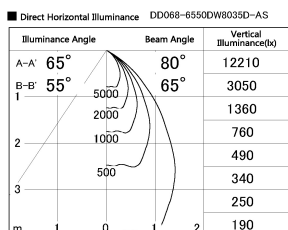

Item no. DD068-6550DW8035D-AS

Series Name: Asymmetric

With Dark Mirror Reflector

Installation	Recessed mount
Type	Asymmetric
Fixture wattage	58.5W
Beam angle	80 x 65 deg.
Color Temp.	3500K
CRI	Ra>80
Luminous	4550 lm
Body	Die-cast aluminum alloy
Body finish	N/A
Trim finish	White
Reflector finish	Dark Mirror
IP Rate	IP20
Light source	COB module
Input Voltage	AC220~240V
Dimming Type	Non-Dimmable
Certificate	CE, CCC
Cut Hole	150mm

Height (Weight)	Wide flood
78.7W	177 (1.4kg)
58.5W	177 (1.4kg)
55.0W	177 (1.4kg)
42.8W	157 (1.1kg)
36.0W	157 (1.1kg)