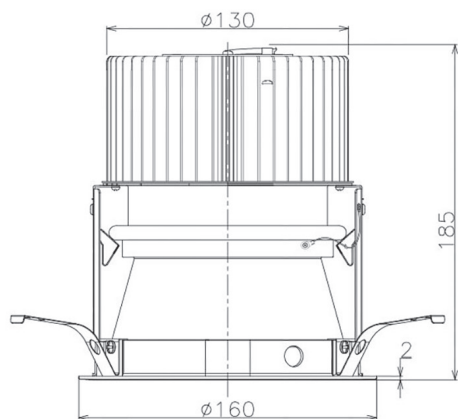

Item no. DD068-6550DW8035D-AS

Series Name: Asymmetric

With Dark Mirror Reflector

Installation	Recessed mount
Type	Asymmetric
Fixture wattage	58.5W
Beam angle	80 x 65 deg.
Color Temp.	3500K
CRI	Ra>80
Luminous	4550 lm
Body	Die-cast aluminum alloy
Body finish	N/A
Trim finish	White
Reflector finish	Dark Mirror
IP Rate	IP20
Light source	COB module
Input Voltage	AC220~240V
Dimming Type	Non-Dimmable
Certificate	CE, CCC
Cut Hole	150mm

Height (Weight)	Wide flood
78.7W	177 (1.4kg)
58.5W	177 (1.4kg)
55.0W	177 (1.4kg)
42.8W	157 (1.1kg)
36.0W	157 (1.1kg)