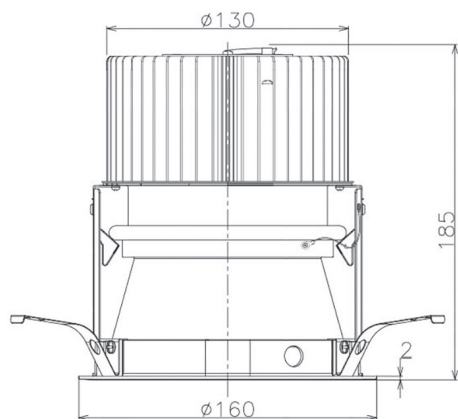

Item no. DD068-6550DW8035D-AS

Series Name: Asymmetric

With Dark Mirror Reflector

Installation	Recessed mount
Type	
Fixture wattage	58.5W
Beam angle	80 x 65 deg.
Color Temp.	3500K
CRI	Ra>80
Luminous	4550 lm
Body	Die-cast aluminum alloy
Body finish	N/A
Trim finish	White
Reflector finish	Dark Mirror
IP Rate	IP20
Light source	COB module
Input Voltage	AC220~240V
Dimming Type	Non-Dimmable
Certificate	CE, CCC
Cut Hole	150mm

Height (Weight)	Wide flood
78.7W	177 (1.4kg)
58.5W	177 (1.4kg)
55.0W	177 (1.4kg)
42.8W	157 (1.1kg)
36.0W	157 (1.1kg)