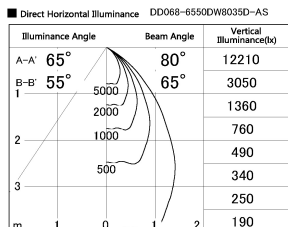

Item no. DD068-6550DW8035D-AS

Series Name: Asymmetric

With Dark Mirror Reflector

Installation	Recessed mount
Type	
Fixture wattage	58.5W
Beam angle	80 x 65 deg.
Color Temp.	3500K
CRI	Ra>80
Luminous	4550 lm
Body	Die-cast aluminum alloy
Body finish	N/A
Trim finish	White
Reflector finish	Dark Mirror
IP Rate	IP20
Light source	COB module
Input Voltage	AC220~240V
Dimming Type	Non-Dimmable
Certificate	CE, CCC
Cut Hole	150mm

Height (Weight)	Wide flood
78.7W	177 (1.4kg)
58.5W	177 (1.4kg)
55.0W	177 (1.4kg)
42.8W	157 (1.1kg)
36.0W	157 (1.1kg)