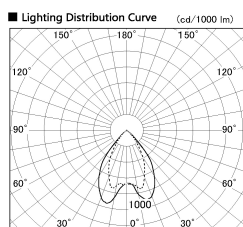

Item no. DD068-6550DW8035D-AS

Series Name: Asymmetric

With Dark Mirror Reflector

Installation	Recessed mount
Type	Asymmetric
Fixture wattage	58.5W
Beam angle	80 x 65 deg.
Color Temp.	3500K
CRI	Ra>80
Luminous	4550 lm
Body	Die-cast aluminum alloy
Body finish	N/A
Trim finish	White
Reflector finish	Dark Mirror
IP Rate	IP20
Light source	COB module
Input Voltage	AC220~240V
Dimming Type	Non-Dimmable
Certificate	CE, CCC
Cut Hole	150mm

Height (Weight)	Wide flood
78.7W	177 (1.4kg)
58.5W	177 (1.4kg)
55.0W	177 (1.4kg)
42.8W	157 (1.1kg)
36.0W	157 (1.1kg)