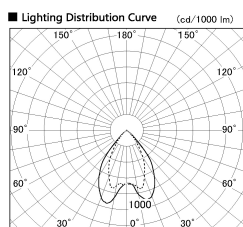

Item no. DD068-6550DW8035D-AS

Series Name: Asymmetric

With Dark Mirror Reflector

Installation	Recessed mount
Type	
Fixture wattage	58.5W
Beam angle	80 x 65 deg.
Color Temp.	3500K
CRI	Ra>80
Luminous	4550 lm
Body	Die-cast aluminum alloy
Body finish	N/A
Trim finish	White
Reflector finish	Dark Mirror
IP Rate	IP20
Light source	COB module
Input Voltage	AC220~240V
Dimming Type	Non-Dimmable
Certificate	CE, CCC
Cut Hole	150mm

Height (Weight)	Wide flood
78.7W	177 (1.4kg)
58.5W	177 (1.4kg)
55.0W	177 (1.4kg)
42.8W	157 (1.1kg)
36.0W	157 (1.1kg)