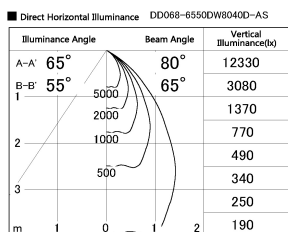

Item no. DD068-6550DW8040D-AS

Series Name: Asymmetric

With Dark Mirror Reflector

Installation	Recessed mount
Type	
Fixture wattage	58.5W
Beam angle	80 x 65 deg.
Color Temp.	4000K
CRI	Ra>80
Luminous	4595 lm
Body	Die-cast aluminum alloy
Body finish	N/A
Trim finish	White
Reflector finish	Dark Mirror
IP Rate	IP20
Light source	COB module
Input Voltage	AC220~240V
Dimming Type	Non-Dimmable
Certificate	CE, CCC
Cut Hole	150mm

Height (Weight)	Wide flood
78.7W	177 (1.4kg)
58.5W	177 (1.4kg)
55.0W	177 (1.4kg)
42.8W	157 (1.1kg)
36.0W	157 (1.1kg)