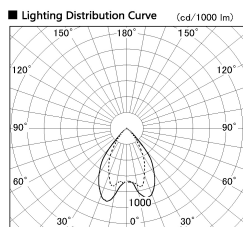

Item no. DD068-6550DW8040D-AS

Series Name: Asymmetric

With Dark Mirror Reflector

Installation	Recessed mount
Type	
Fixture wattage	58.5W
Beam angle	80 x 65 deg.
Color Temp.	4000K
CRI	Ra>80
Luminous	4595 lm
Body	Die-cast aluminum alloy
Body finish	N/A
Trim finish	White
Reflector finish	Dark Mirror
IP Rate	IP20
Light source	COB module
Input Voltage	AC220~240V
Dimming Type	Non-Dimmable
Certificate	CE, CCC
Cut Hole	150mm

Height (Weight)	Wide flood
78.7W	177 (1.4kg)
58.5W	177 (1.4kg)
55.0W	177 (1.4kg)
42.8W	157 (1.1kg)
36.0W	157 (1.1kg)