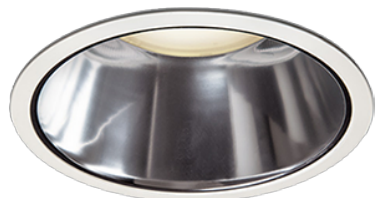

Item no. DD068-6550DW8040D-AS

Series Name: Asymmetric

With Dark Mirror Reflector

Installation	Recessed mount
Type	
Fixture wattage	58.5W
Beam angle	80 x 65 deg.
Color Temp.	4000K
CRI	Ra>80
Luminous	4595 lm
Body	Die-cast aluminum alloy
Body finish	N/A
Trim finish	White
Reflector finish	Dark Mirror
IP Rate	IP20
Light source	COB module
Input Voltage	AC220~240V
Dimming Type	Non-Dimmable
Certificate	CE, CCC
Cut Hole	150mm

Height (Weight)	Wide flood
78.7W	177 (1.4kg)
58.5W	177 (1.4kg)
55.0W	177 (1.4kg)
42.8W	157 (1.1kg)
36.0W	157 (1.1kg)