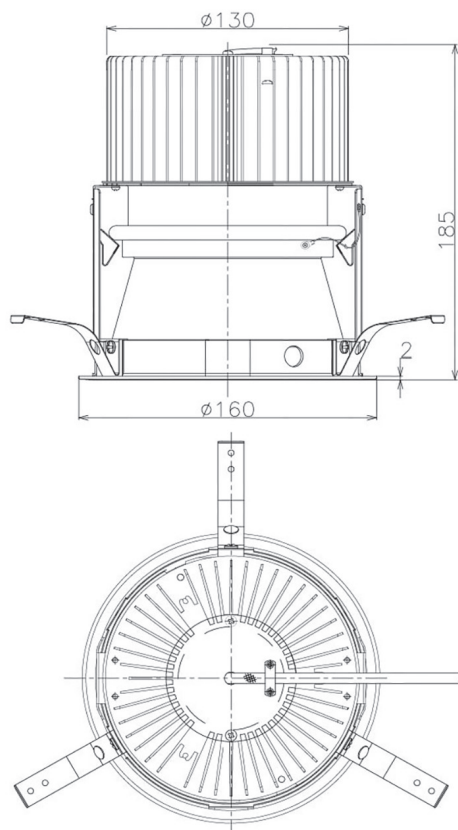

Item no. DD068-6550DW8040D-AS

Series Name: Asymmetric

With Dark Mirror Reflector

Installation	Recessed mount
Type	Asymmetric
Fixture wattage	58.5W
Beam angle	80 x 65 deg.
Color Temp.	4000K
CRI	Ra>80
Luminous	4595 lm
Body	Die-cast aluminum alloy
Body finish	N/A
Trim finish	White
Reflector finish	Dark Mirror
IP Rate	IP20
Light source	COB module
Input Voltage	AC220~240V
Dimming Type	Non-Dimmable
Certificate	CE, CCC
Cut Hole	150mm

Height (Weight)	Wide flood
78.7W	177 (1.4kg)
58.5W	177 (1.4kg)
55.0W	177 (1.4kg)
42.8W	157 (1.1kg)
36.0W	157 (1.1kg)