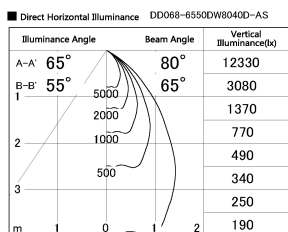

Item no. DD068-6550DW8040D-AS

Series Name: Asymmetric

With Dark Mirror Reflector

Installation	Recessed mount
Type	Asymmetric
Fixture wattage	58.5W
Beam angle	80 x 65 deg.
Color Temp.	4000K
CRI	Ra>80
Luminous	4595 lm
Body	Die-cast aluminum alloy
Body finish	N/A
Trim finish	White
Reflector finish	Dark Mirror
IP Rate	IP20
Light source	COB module
Input Voltage	AC220~240V
Dimming Type	Non-Dimmable
Certificate	CE, CCC
Cut Hole	150mm

Height (Weight)	Wide flood
78.7W	177 (1.4kg)
58.5W	177 (1.4kg)
55.0W	177 (1.4kg)
42.8W	157 (1.1kg)
36.0W	157 (1.1kg)