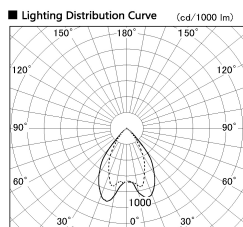

Item no. DD068-6550DW8040D-AS

Series Name: Asymmetric

With Dark Mirror Reflector

Installation	Recessed mount
Type	Asymmetric
Fixture wattage	58.5W
Beam angle	80 x 65 deg.
Color Temp.	4000K
CRI	Ra>80
Luminous	4595 lm
Body	Die-cast aluminum alloy
Body finish	N/A
Trim finish	White
Reflector finish	Dark Mirror
IP Rate	IP20
Light source	COB module
Input Voltage	AC220~240V
Dimming Type	Non-Dimmable
Certificate	CE, CCC
Cut Hole	150mm

Height (Weight)	Wide flood
78.7W	177 (1.4kg)
58.5W	177 (1.4kg)
55.0W	177 (1.4kg)
42.8W	157 (1.1kg)
36.0W	157 (1.1kg)