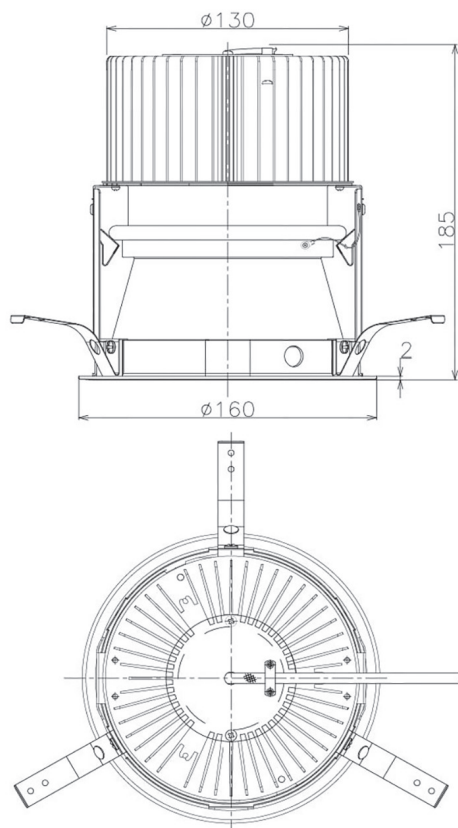

Item no. DD068-6550DW8040D-AS

Series Name: Asymmetric

With Dark Mirror Reflector

Installation	Recessed mount
Type	
Fixture wattage	58.5W
Beam angle	80 x 65 deg.
Color Temp.	4000K
CRI	Ra>80
Luminous	4595 lm
Body	Die-cast aluminum alloy
Body finish	N/A
Trim finish	White
Reflector finish	Dark Mirror
IP Rate	IP20
Light source	COB module
Input Voltage	AC220~240V
Dimming Type	Non-Dimmable
Certificate	CE, CCC
Cut Hole	150mm

Height (Weight)	Wide flood
78.7W	177 (1.4kg)
58.5W	177 (1.4kg)
55.0W	177 (1.4kg)
42.8W	157 (1.1kg)
36.0W	157 (1.1kg)