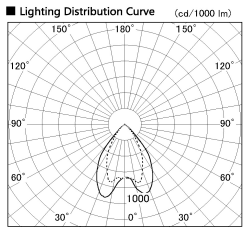

Item no. DD068-6550DW8527D-AS

Series Name: Asymmetric

With Dark Mirror Reflector

Installation	Recessed mount
Type	Asymmetric
Fixture wattage	58.5W
Beam angle	80 x 65 deg.
Color Temp.	2700K
CRI	Ra>85
Luminous	4025 lm
Body	Die-cast aluminum alloy
Body finish	N/A
Trim finish	White
Reflector finish	Dark Mirror
IP Rate	IP20
Light source	COB module
Input Voltage	AC220~240V
Dimming Type	Non-Dimmable
Certificate	CE, CCC
Cut Hole	150mm

Height (Weight)	Wide flood
78.7W	177 (1.4kg)
58.5W	177 (1.4kg)
55.0W	177 (1.4kg)
42.8W	157 (1.1kg)
36.0W	157 (1.1kg)