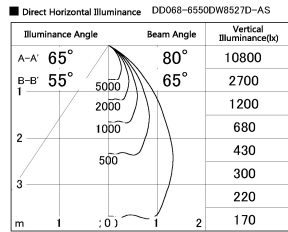

Item no. DD068-6550DW8527D-AS

Series Name: Asymmetric

With Dark Mirror Reflector

Installation	Recessed mount
Type	Asymmetric
Fixture wattage	58.5W
Beam angle	80 x 65 deg.
Color Temp.	2700K
CRI	Ra>85
Luminous	4025 lm
Body	Die-cast aluminum alloy
Body finish	N/A
Trim finish	White
Reflector finish	Dark Mirror
IP Rate	IP20
Light source	COB module
Input Voltage	AC220~240V
Dimming Type	Non-Dimmable
Certificate	CE, CCC
Cut Hole	150mm

Height (Weight)	Wide flood
78.7W	177 (1.4kg)
58.5W	177 (1.4kg)
55.0W	177 (1.4kg)
42.8W	157 (1.1kg)
36.0W	157 (1.1kg)