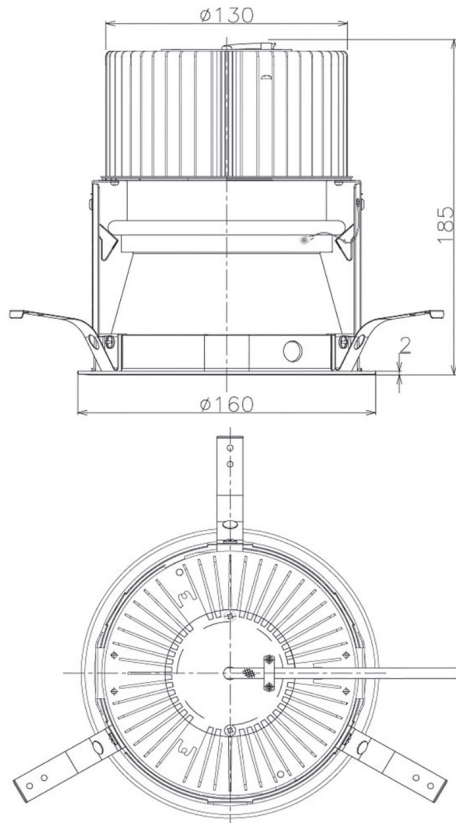

Item no. DD068-6550DW8527D-AS

Series Name: Asymmetric

With Dark Mirror Reflector

Installation	Recessed mount
Type	Asymmetric
Fixture wattage	58.5W
Beam angle	80 x 65 deg.
Color Temp.	2700K
CRI	Ra>85
Luminous	4025 lm
Body	Die-cast aluminum alloy
Body finish	N/A
Trim finish	White
Reflector finish	Dark Mirror
IP Rate	IP20
Light source	COB module
Input Voltage	AC220~240V
Dimming Type	Non-Dimmable
Certificate	CE, CCC
Cut Hole	150mm

Height (Weight)	Wide flood
78.7W	177 (1.4kg)
58.5W	177 (1.4kg)
55.0W	177 (1.4kg)
42.8W	157 (1.1kg)
36.0W	157 (1.1kg)