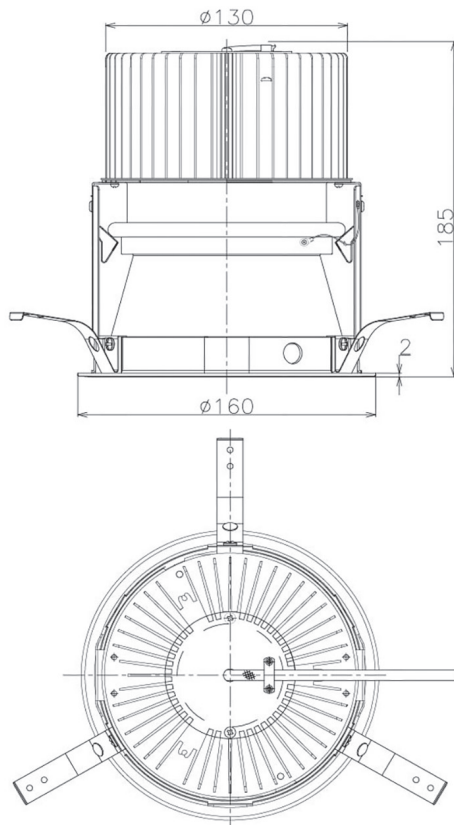

Item no. DD068-6550DW8527D-AS

Series Name: Asymmetric

With Dark Mirror Reflector

Installation	Recessed mount
Type	
Fixture wattage	58.5W
Beam angle	80 x 65 deg.
Color Temp.	2700K
CRI	Ra>85
Luminous	4025 lm
Body	Die-cast aluminum alloy
Body finish	N/A
Trim finish	White
Reflector finish	Dark Mirror
IP Rate	IP20
Light source	COB module
Input Voltage	AC220~240V
Dimming Type	Non-Dimmable
Certificate	CE, CCC
Cut Hole	150mm

Height (Weight)	Wide flood
78.7W	177 (1.4kg)
58.5W	177 (1.4kg)
55.0W	177 (1.4kg)
42.8W	157 (1.1kg)
36.0W	157 (1.1kg)