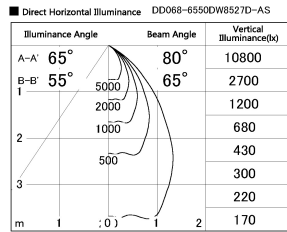

Item no. DD068-6550DW8527D-AS

Series Name: Asymmetric

With Dark Mirror Reflector

Installation	Recessed mount
Type	
Fixture wattage	58.5W
Beam angle	80 x 65 deg.
Color Temp.	2700K
CRI	Ra>85
Luminous	4025 lm
Body	Die-cast aluminum alloy
Body finish	N/A
Trim finish	White
Reflector finish	Dark Mirror
IP Rate	IP20
Light source	COB module
Input Voltage	AC220~240V
Dimming Type	Non-Dimmable
Certificate	CE, CCC
Cut Hole	150mm

Height (Weight)	Wide flood
78.7W	177 (1.4kg)
58.5W	177 (1.4kg)
55.0W	177 (1.4kg)
42.8W	157 (1.1kg)
36.0W	157 (1.1kg)