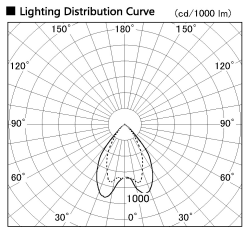

Item no. DD068-6550DW8527D-AS

Series Name: Asymmetric

With Dark Mirror Reflector

Installation	Recessed mount
Type	
Fixture wattage	58.5W
Beam angle	80 x 65 deg.
Color Temp.	2700K
CRI	Ra>85
Luminous	4025 lm
Body	Die-cast aluminum alloy
Body finish	N/A
Trim finish	White
Reflector finish	Dark Mirror
IP Rate	IP20
Light source	COB module
Input Voltage	AC220~240V
Dimming Type	Non-Dimmable
Certificate	CE, CCC
Cut Hole	150mm

Height (Weight)	Wide flood
78.7W	177 (1.4kg)
58.5W	177 (1.4kg)
55.0W	177 (1.4kg)
42.8W	157 (1.1kg)
36.0W	157 (1.1kg)