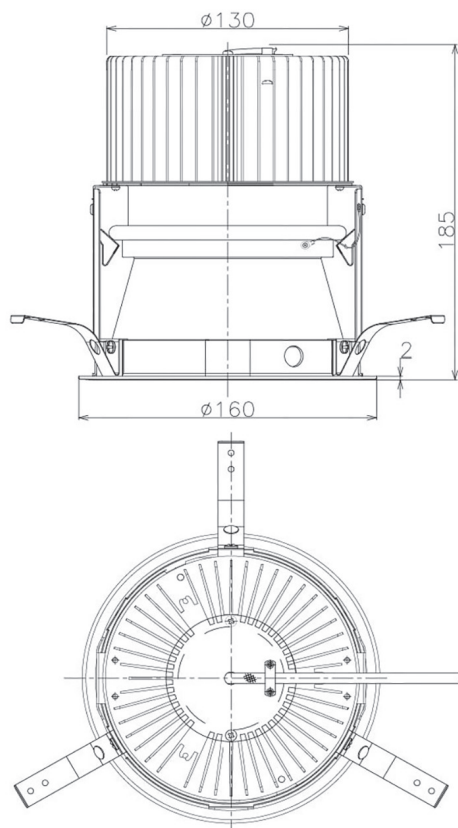

Item no. DD068-6550DW8530D-AS

Series Name: Asymmetric

With Dark Mirror Reflector

Installation	Recessed mount
Type	
Fixture wattage	58.5W
Beam angle	80 x 65 deg.
Color Temp.	3000K
CRI	Ra>85
Luminous	4193 lm
Body	Die-cast aluminum alloy
Body finish	N/A
Trim finish	White
Reflector finish	Dark Mirror
IP Rate	IP20
Light source	COB module
Input Voltage	AC220~240V
Dimming Type	Non-Dimmable
Certificate	CE, CCC
Cut Hole	150mm

Height (Weight)	Wide flood
78.7W	177 (1.4kg)
58.5W	177 (1.4kg)
55.0W	177 (1.4kg)
42.8W	157 (1.1kg)
36.0W	157 (1.1kg)