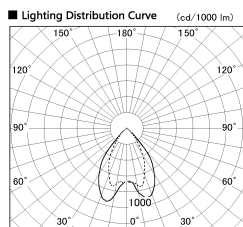

Item no. DD068-6550DW8530D-AS

Series Name: Asymmetric

With Dark Mirror Reflector

Installation	Recessed mount
Type	
Fixture wattage	58.5W
Beam angle	80 x 65 deg.
Color Temp.	3000K
CRI	Ra>85
Luminous	4193 lm
Body	Die-cast aluminum alloy
Body finish	N/A
Trim finish	White
Reflector finish	Dark Mirror
IP Rate	IP20
Light source	COB module
Input Voltage	AC220~240V
Dimming Type	Non-Dimmable
Certificate	CE, CCC
Cut Hole	150mm

Height (Weight)	Wide flood
78.7W	177 (1.4kg)
58.5W	177 (1.4kg)
55.0W	177 (1.4kg)
42.8W	157 (1.1kg)
36.0W	157 (1.1kg)