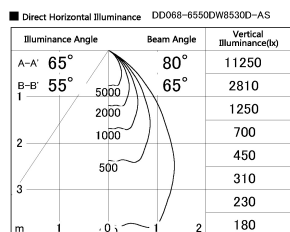

Item no. DD068-6550DW8530D-AS

Series Name: Asymmetric

With Dark Mirror Reflector

Installation	Recessed mount
Type	
Fixture wattage	58.5W
Beam angle	80 x 65 deg.
Color Temp.	3000K
CRI	Ra>85
Luminous	4193 lm
Body	Die-cast aluminum alloy
Body finish	N/A
Trim finish	White
Reflector finish	Dark Mirror
IP Rate	IP20
Light source	COB module
Input Voltage	AC220~240V
Dimming Type	Non-Dimmable
Certificate	CE, CCC
Cut Hole	150mm

Height (Weight)	Wide flood
78.7W	177 (1.4kg)
58.5W	177 (1.4kg)
55.0W	177 (1.4kg)
42.8W	157 (1.1kg)
36.0W	157 (1.1kg)