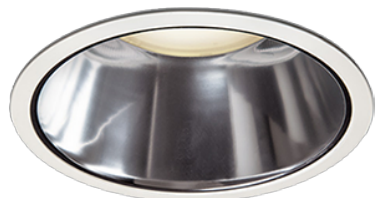

Item no. DD068-6550DW8535D-AS

Series Name: Asymmetric

With Dark Mirror Reflector

Installation	Recessed mount
Type	
Fixture wattage	58.5W
Beam angle	80 x 65 deg.
Color Temp.	3500K
CRI	Ra>85
Luminous	4277 lm
Body	Die-cast aluminum alloy
Body finish	N/A
Trim finish	White
Reflector finish	Dark Mirror
IP Rate	IP20
Light source	COB module
Input Voltage	AC220~240V
Dimming Type	Non-Dimmable
Certificate	CE, CCC
Cut Hole	150mm

Height (Weight)	Wide flood
78.7W	177 (1.4kg)
58.5W	177 (1.4kg)
55.0W	177 (1.4kg)
42.8W	157 (1.1kg)
36.0W	157 (1.1kg)