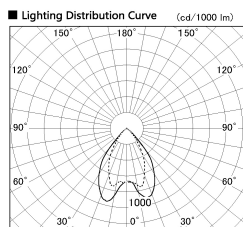

Item no. DD068-6550DW8535D-AS

Series Name: Asymmetric

With Dark Mirror Reflector

Installation	Recessed mount
Type	
Fixture wattage	58.5W
Beam angle	80 x 65 deg.
Color Temp.	3500K
CRI	Ra>85
Luminous	4277 lm
Body	Die-cast aluminum alloy
Body finish	N/A
Trim finish	White
Reflector finish	Dark Mirror
IP Rate	IP20
Light source	COB module
Input Voltage	AC220~240V
Dimming Type	Non-Dimmable
Certificate	CE, CCC
Cut Hole	150mm

Height (Weight)	Wide flood
78.7W	177 (1.4kg)
58.5W	177 (1.4kg)
55.0W	177 (1.4kg)
42.8W	157 (1.1kg)
36.0W	157 (1.1kg)