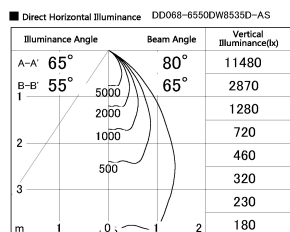

Item no. DD068-6550DW8535D-AS

Series Name: Asymmetric

With Dark Mirror Reflector

Installation	Recessed mount
Type	
Fixture wattage	58.5W
Beam angle	80 x 65 deg.
Color Temp.	3500K
CRI	Ra>85
Luminous	4277 lm
Body	Die-cast aluminum alloy
Body finish	N/A
Trim finish	White
Reflector finish	Dark Mirror
IP Rate	IP20
Light source	COB module
Input Voltage	AC220~240V
Dimming Type	Non-Dimmable
Certificate	CE, CCC
Cut Hole	150mm

Height (Weight)	Wide flood
78.7W	177 (1.4kg)
58.5W	177 (1.4kg)
55.0W	177 (1.4kg)
42.8W	157 (1.1kg)
36.0W	157 (1.1kg)