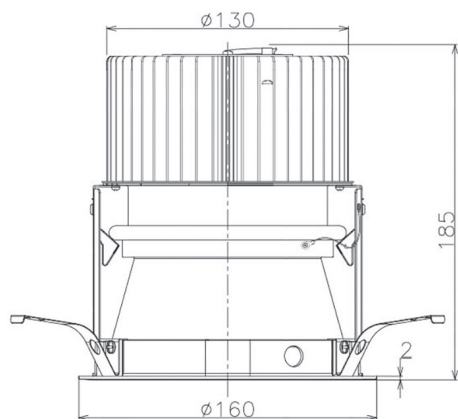

Item no. DD068-6550DW8535D-AS

Series Name: Asymmetric

With Dark Mirror Reflector

Installation	Recessed mount
Type	
Fixture wattage	58.5W
Beam angle	80 x 65 deg.
Color Temp.	3500K
CRI	Ra>85
Luminous	4277 lm
Body	Die-cast aluminum alloy
Body finish	N/A
Trim finish	White
Reflector finish	Dark Mirror
IP Rate	IP20
Light source	COB module
Input Voltage	AC220~240V
Dimming Type	Non-Dimmable
Certificate	CE, CCC
Cut Hole	150mm

Height (Weight)	Wide flood
78.7W	177 (1.4kg)
58.5W	177 (1.4kg)
55.0W	177 (1.4kg)
42.8W	157 (1.1kg)
36.0W	157 (1.1kg)