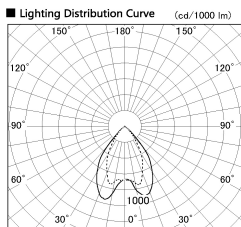

Item no. DD068-6550DW9027D-AS

Series Name: Asymmetric

With Dark Mirror Reflector

Installation	Recessed mount
Type	
Fixture wattage	58.5W
Beam angle	80 x 65 deg.
Color Temp.	2700K
CRI	Ra>90
Luminous	3660 lm
Body	Die-cast aluminum alloy
Body finish	N/A
Trim finish	White
Reflector finish	Dark Mirror
IP Rate	IP20
Light source	COB module
Input Voltage	AC220~240V
Dimming Type	Non-Dimmable
Certificate	CE, CCC
Cut Hole	150mm

Height (Weight)	Wide flood
78.7W	177 (1.4kg)
58.5W	177 (1.4kg)
55.0W	177 (1.4kg)
42.8W	157 (1.1kg)
36.0W	157 (1.1kg)