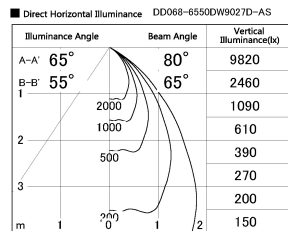

Item no. DD068-6550DW9027D-AS

Series Name: Asymmetric

With Dark Mirror Reflector

Installation	Recessed mount
Type	
Fixture wattage	58.5W
Beam angle	80 x 65 deg.
Color Temp.	2700K
CRI	Ra>90
Luminous	3660 lm
Body	Die-cast aluminum alloy
Body finish	N/A
Trim finish	White
Reflector finish	Dark Mirror
IP Rate	IP20
Light source	COB module
Input Voltage	AC220~240V
Dimming Type	Non-Dimmable
Certificate	CE, CCC
Cut Hole	150mm

Height (Weight)	Wide flood
78.7W	177 (1.4kg)
58.5W	177 (1.4kg)
55.0W	177 (1.4kg)
42.8W	157 (1.1kg)
36.0W	157 (1.1kg)