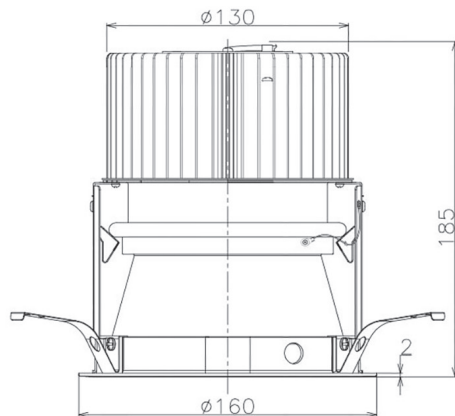

Item no. DD068-6550DW9027D-AS

Series Name: Asymmetric

With Dark Mirror Reflector

Installation	Recessed mount
Type	
Fixture wattage	58.5W
Beam angle	80 x 65 deg.
Color Temp.	2700K
CRI	Ra>90
Luminous	3660 lm
Body	Die-cast aluminum alloy
Body finish	N/A
Trim finish	White
Reflector finish	Dark Mirror
IP Rate	IP20
Light source	COB module
Input Voltage	AC220~240V
Dimming Type	Non-Dimmable
Certificate	CE, CCC
Cut Hole	150mm

Height (Weight)	Wide flood
78.7W	177 (1.4kg)
58.5W	177 (1.4kg)
55.0W	177 (1.4kg)
42.8W	157 (1.1kg)
36.0W	157 (1.1kg)