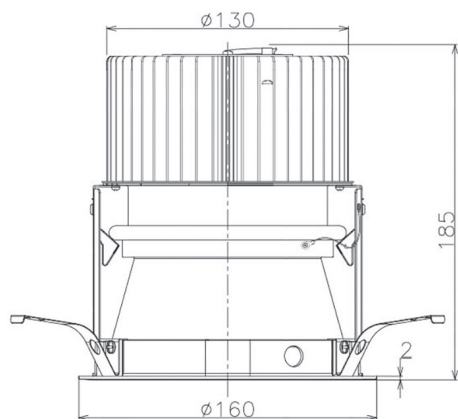

Item no. DD068-6550DW9030D-AS

Series Name: Asymmetric

With Dark Mirror Reflector

Installation	Recessed mount
Type	
Fixture wattage	58.5W
Beam angle	80 x 65 deg.
Color Temp.	3000K
CRI	Ra>90
Luminous	3813 lm
Body	Die-cast aluminum alloy
Body finish	N/A
Trim finish	White
Reflector finish	Dark Mirror
IP Rate	IP20
Light source	COB module
Input Voltage	AC220~240V
Dimming Type	Non-Dimmable
Certificate	CE, CCC
Cut Hole	150mm

Height (Weight)	Wide flood
78.7W	177 (1.4kg)
58.5W	177 (1.4kg)
55.0W	177 (1.4kg)
42.8W	157 (1.1kg)
36.0W	157 (1.1kg)