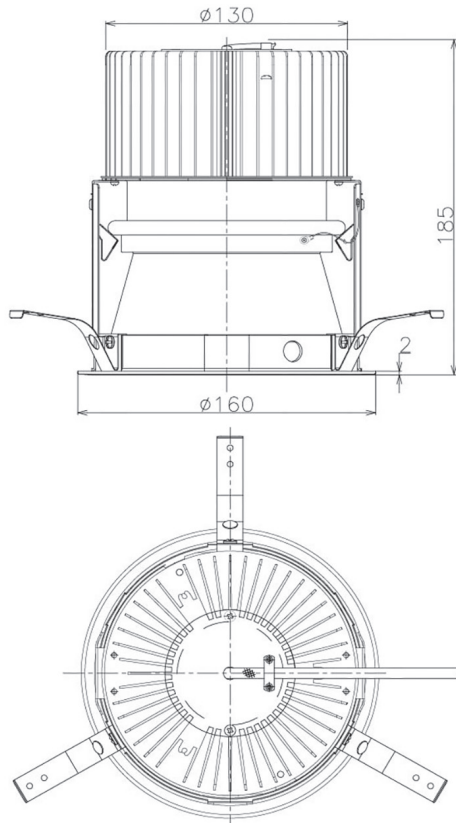

Item no. DD068-6550DW9030D-AS

Series Name: Asymmetric

With Dark Mirror Reflector

Installation	Recessed mount
Type	Asymmetric
Fixture wattage	58.5W
Beam angle	80 x 65 deg.
Color Temp.	3000K
CRI	Ra>90
Luminous	3813 lm
Body	Die-cast aluminum alloy
Body finish	N/A
Trim finish	White
Reflector finish	Dark Mirror
IP Rate	IP20
Light source	COB module
Input Voltage	AC220~240V
Dimming Type	Non-Dimmable
Certificate	CE, CCC
Cut Hole	150mm

Height (Weight)	Wide flood
78.7W	177 (1.4kg)
58.5W	177 (1.4kg)
55.0W	177 (1.4kg)
42.8W	157 (1.1kg)
36.0W	157 (1.1kg)