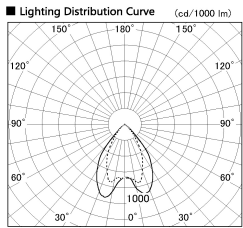

Item no. DD068-6550DW9030D-AS

Series Name: Asymmetric

With Dark Mirror Reflector

Installation	Recessed mount
Type	Asymmetric
Fixture wattage	58.5W
Beam angle	80 x 65 deg.
Color Temp.	3000K
CRI	Ra>90
Luminous	3813 lm
Body	Die-cast aluminum alloy
Body finish	N/A
Trim finish	White
Reflector finish	Dark Mirror
IP Rate	IP20
Light source	COB module
Input Voltage	AC220~240V
Dimming Type	Non-Dimmable
Certificate	CE, CCC
Cut Hole	150mm

Height (Weight)	Wide flood
78.7W	177 (1.4kg)
58.5W	177 (1.4kg)
55.0W	177 (1.4kg)
42.8W	157 (1.1kg)
36.0W	157 (1.1kg)