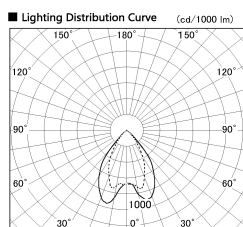

Item no. DD068-6550DW9030D-AS

Series Name: Asymmetric

With Dark Mirror Reflector

Installation	Recessed mount
Type	
Fixture wattage	58.5W
Beam angle	80 x 65 deg.
Color Temp.	3000K
CRI	Ra>90
Luminous	3813 lm
Body	Die-cast aluminum alloy
Body finish	N/A
Trim finish	White
Reflector finish	Dark Mirror
IP Rate	IP20
Light source	COB module
Input Voltage	AC220~240V
Dimming Type	Non-Dimmable
Certificate	CE, CCC
Cut Hole	150mm

Height (Weight)	Wide flood
78.7W	177 (1.4kg)
58.5W	177 (1.4kg)
55.0W	177 (1.4kg)
42.8W	157 (1.1kg)
36.0W	157 (1.1kg)