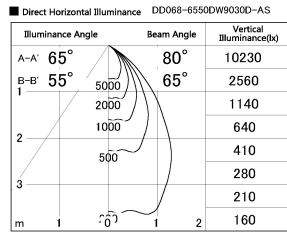

Item no. DD068-6550DW9030D-AS

Series Name: Asymmetric

With Dark Mirror Reflector

Installation	Recessed mount
Type	Asymmetric
Fixture wattage	58.5W
Beam angle	80 x 65 deg.
Color Temp.	3000K
CRI	Ra>90
Luminous	3813 lm
Body	Die-cast aluminum alloy
Body finish	N/A
Trim finish	White
Reflector finish	Dark Mirror
IP Rate	IP20
Light source	COB module
Input Voltage	AC220~240V
Dimming Type	Non-Dimmable
Certificate	CE, CCC
Cut Hole	150mm

Height (Weight)	Wide flood
78.7W	177 (1.4kg)
58.5W	177 (1.4kg)
55.0W	177 (1.4kg)
42.8W	157 (1.1kg)
36.0W	157 (1.1kg)