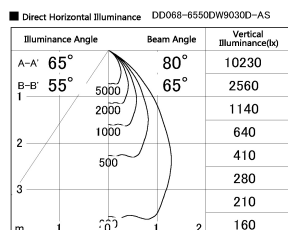

Item no. DD068-6550DW9030D-AS

Series Name: Asymmetric

With Dark Mirror Reflector

Installation	Recessed mount
Type	
Fixture wattage	58.5W
Beam angle	80 x 65 deg.
Color Temp.	3000K
CRI	Ra>90
Luminous	3813 lm
Body	Die-cast aluminum alloy
Body finish	N/A
Trim finish	White
Reflector finish	Dark Mirror
IP Rate	IP20
Light source	COB module
Input Voltage	AC220~240V
Dimming Type	Non-Dimmable
Certificate	CE, CCC
Cut Hole	150mm

Height (Weight)	Wide flood
78.7W	177 (1.4kg)
58.5W	177 (1.4kg)
55.0W	177 (1.4kg)
42.8W	157 (1.1kg)
36.0W	157 (1.1kg)